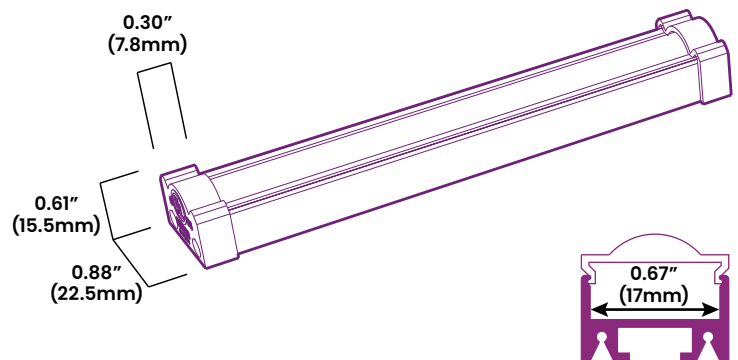

BL fixFORM SF Focus Beam

Indoor Surface Mount Aluminium Extrusion
Designed for use with BL flexFORM Series

BL fixFORM SF Focus Beam channel has a low profile, dome shaped, clear 30° beam optic, allowing for control of the beam for specific illumination requirements, in a variety of lumen packages. The standard 6ft lengths are field cuttable, and easy to install with included surface mounting clips.

Quick Ship

CLIENT	
PROJECT NAME	
LOCATION	
DATE	

Product Detail

Mechanical	Housing Construction	Aluminum Enclosure 30° Optic (100% Trans.) Anodized End Caps Stainless Steel Screws
	Stock Length	6ft (1.83m)
	Minimum Cut Length	Based on BL flexFORM Increments
Components	BL-fixFORM-SF-2212-CH	Aluminum Base Track
	BL-fixFORM-SF-FB-2215-LE	30° Polycarbonate Clear Optic
	BL-fixFORM-SF-FB-2215-EC	Anodized End Cap with Screws
	BL-fixFORM-SF-CP	Steel Surface Mounting Clips
	BL-fixFORM-TC180	Multi-Track Connector, Flat 180°
Environmental	BL-fixFORM-TCX90	Multi-Track Connector, In/Out 90°
	BL-fixFORM-TCF90	Multi-Track Connector, Flat 90°
	Ingress Protection	IP20
	Certifications	cULus

Connector Options

TC180
Multi-Track Connector, Flat 180°

TCX90
Multi-Track Connector, In/Out 90°

TCF90
Multi-Track Connector, Flat 90°

Ordering

Product Code
BL-fixFORM-SF-FB-2215-FR-IP20

Dimensions

Custom channel colors are available, please consult BL Lighting for more information.