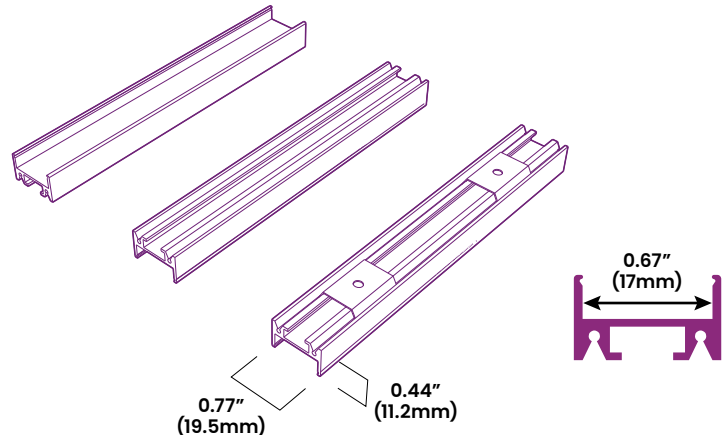

Quick Ship

CLIENT	
PROJECT NAME	
LOCATION	
DATE	

Product Detail

Mechanical	Housing Construction	Aluminum Surface Mount Extrusion. Unit Includes Base Track & Clips
	Stock Length	6ft (1.83m)
	Minimum Cut Length	Based on BL flexFORM Increments
Components	BL-fixFORM-SF-2212-CH	Aluminum Base Track
	BL-fixFORM-SF-CP	Steel Surface Mounting Clips
	BL-fixFORM-TC180	Multi-Track Connector, Flat 180°
	BL-fixFORM-TCX90	Multi-Track Connector, In/Out 90°
Environmental	BL-fixFORM-TCF90	Multi-Track Connector, Flat 90°
	Ingress Protection	IP20
	Certifications	cULus

Connector Options

TC180
Multi-Track Connector, Flat 180°

TCX90
Multi-Track Connector, In/Out 90°

TCF90
Multi-Track Connector, Flat 90°

Ordering

Product Code
BL-fixFORM-SF-2212-CH

Dimensions

Custom channel colors are available, please consult BL Lighting for more information.