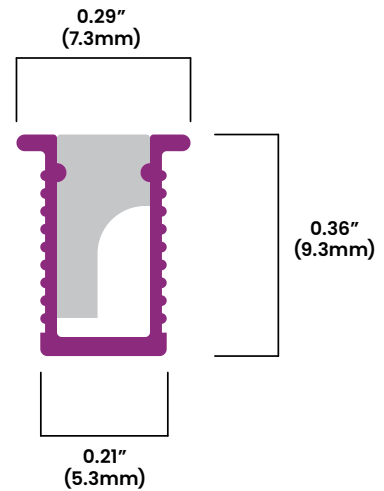

BL fixFORM Recessed Nano 1007

Indoor Recessed Aluminium Channel
Designed for use with BL flexFORM Series

Truly a niche linear lighting solution, BL fixFORM Recessed Nano 1007 with frosted lens optic and a slim width of just 9/32" (7.3mm) is a perfect fit into the tiniest of architectural details. Tailor-made for integration with BL flexFORM N2 Narrow to deliver a strikingly luminous, dot-free, uniform line of light, and with a depth of less than 3/8" (9.3mm), is ideal for flush recess installations into any wooden surface such as millwork, furniture, shelving and displays.

Quick Ship

| | |
|--------------|--|
| CLIENT | |
| PROJECT NAME | |
| LOCATION | |
| DATE | |

Product Detail

| | | |
|----------------------|-----------------------------|---|
| Mechanical | Housing Construction | Black Aluminum Channel Silicone Optic (75% Trans.) |
| | Stock Length | 6ft (1.83m) |
| | Minimum Cut Length | Based on BL flexFORM Increments |
| Components | BL-fixFORM-RC-NN-1007-CH-BK | Black Aluminum Base Track |
| | BL-fixFORM-RC-NN-1007-LE | Silicone Optic |
| Environmental | Ingress Protection | IP20 |
| | Certifications | cULus |

Ordering

Product Code

BL-fixFORM-RC-NN-1007-FR-BK-IP20

Dimensions

BL LIGHTING ILLUMINATE EVERYTHING

111 - 8838 Heather St. Vancouver, BC, Canada. V6P 3S8
P: 1-804-874-4405 E: info@bllighting.com
Copyright © BL INNOVATIVE LIGHTING. All Rights Reserved.