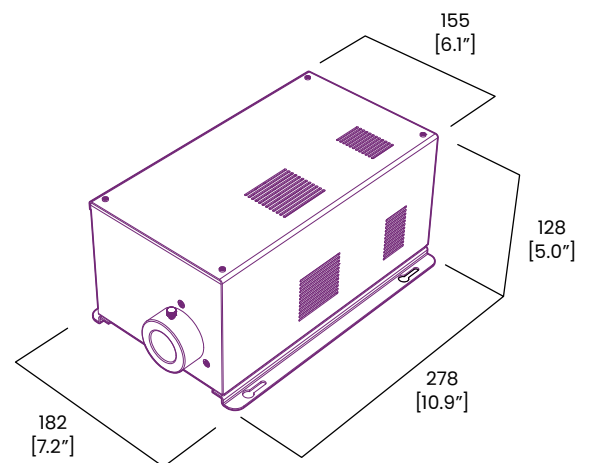

## Product Detail

Lighting	CCT	3000K, 4000K, 5500K
	Wheel Options	Twinkle, Color
	Average Life	36,000 Hours
Electrical	Controls	DMX, 0-10V, Switch
	Input Voltage	100V-240VAC
	PSU Output	24VDC
	Temp. Range	14°F to 113°F (-10°C to 45°C)
Mechanical	Housing Construction	Aluminum
	Weight	5.31lb (2.41kg)
	Environmental	IP20
	Aperture Diameter	1-3/16" (30mm)

## Dimensions