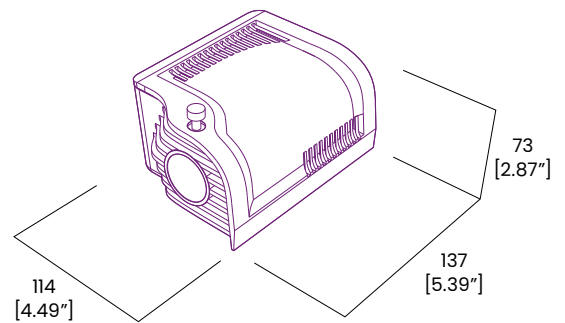

## Product Detail

Lighting	CCT	3000K, 4000K and 6000K
	Wheel Options	Twinkle, Color
	Average Life	50,000 Hours
Electrical	Controls	Manual Switch
	Input Voltage	100V–240VAC
	PSU Output	12VDC
	Temp. Range	14°F to 113°F (-10°C to 45°C)
Mechanical	Housing Construction	Black ABS
	Environmental	IP20
	Aperture Diameter	1-3/16" (30mm)
	Weight	1.06lb (480g)

## Dimensions