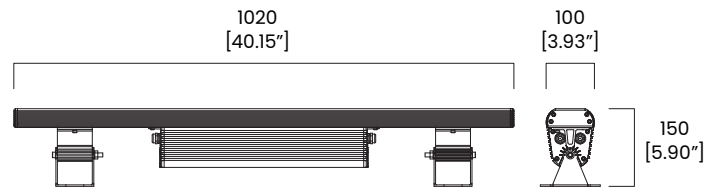

Dimensions

BL LIGHTING ILLUMINATE EVERYTHING

111 - 8838 Heather St. Vancouver, BC, Canada. V6P 3S8
P: 1-604-874-4405 E: info@bllighting.com
Copyright © BL INNOVATIVE LIGHTING. All Rights Reserved.

Solid State Lighting is sensitive to power fluctuations. Surge protection is highly recommended for all LED lighting products and should be on a dedicated circuit to protect against premature failure. Lack of surge protection may void your warranty.

Designed & Assembled in North America.

Specifications subject to change without notice. Please refer to our website at bllighting.com for current technical data.

For more information, please download the BL LIGHTING catalog

bllighting.com