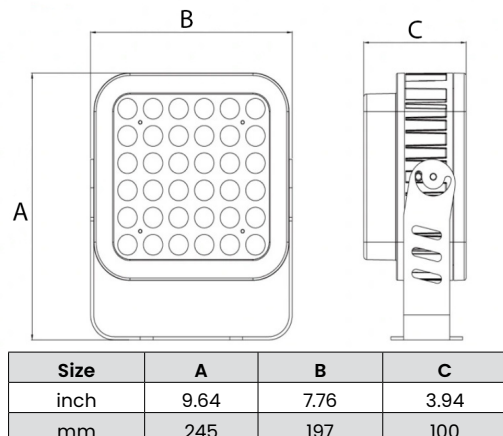

Dimensions

BL LIGHTING ILLUMINATE EVERYTHING

111 - 8838 Heather St. Vancouver, BC, Canada. V6P 3S8
P: 1-604-874-4405 E: info@bllighting.com
Copyright © BL INNOVATIVE LIGHTING. All Rights Reserved.

Solid State Lighting is sensitive to power fluctuations. Surge protection is highly recommended for all LED lighting products and should be on a dedicated circuit to protect against premature failure. Lack of surge protection may void your warranty.

Designed & Assembled in North America.

Specifications subject to change without notice. Please refer to our website at bllighting.com for current technical data.

For more information, please download the BL LIGHTING catalog

bllighting.com