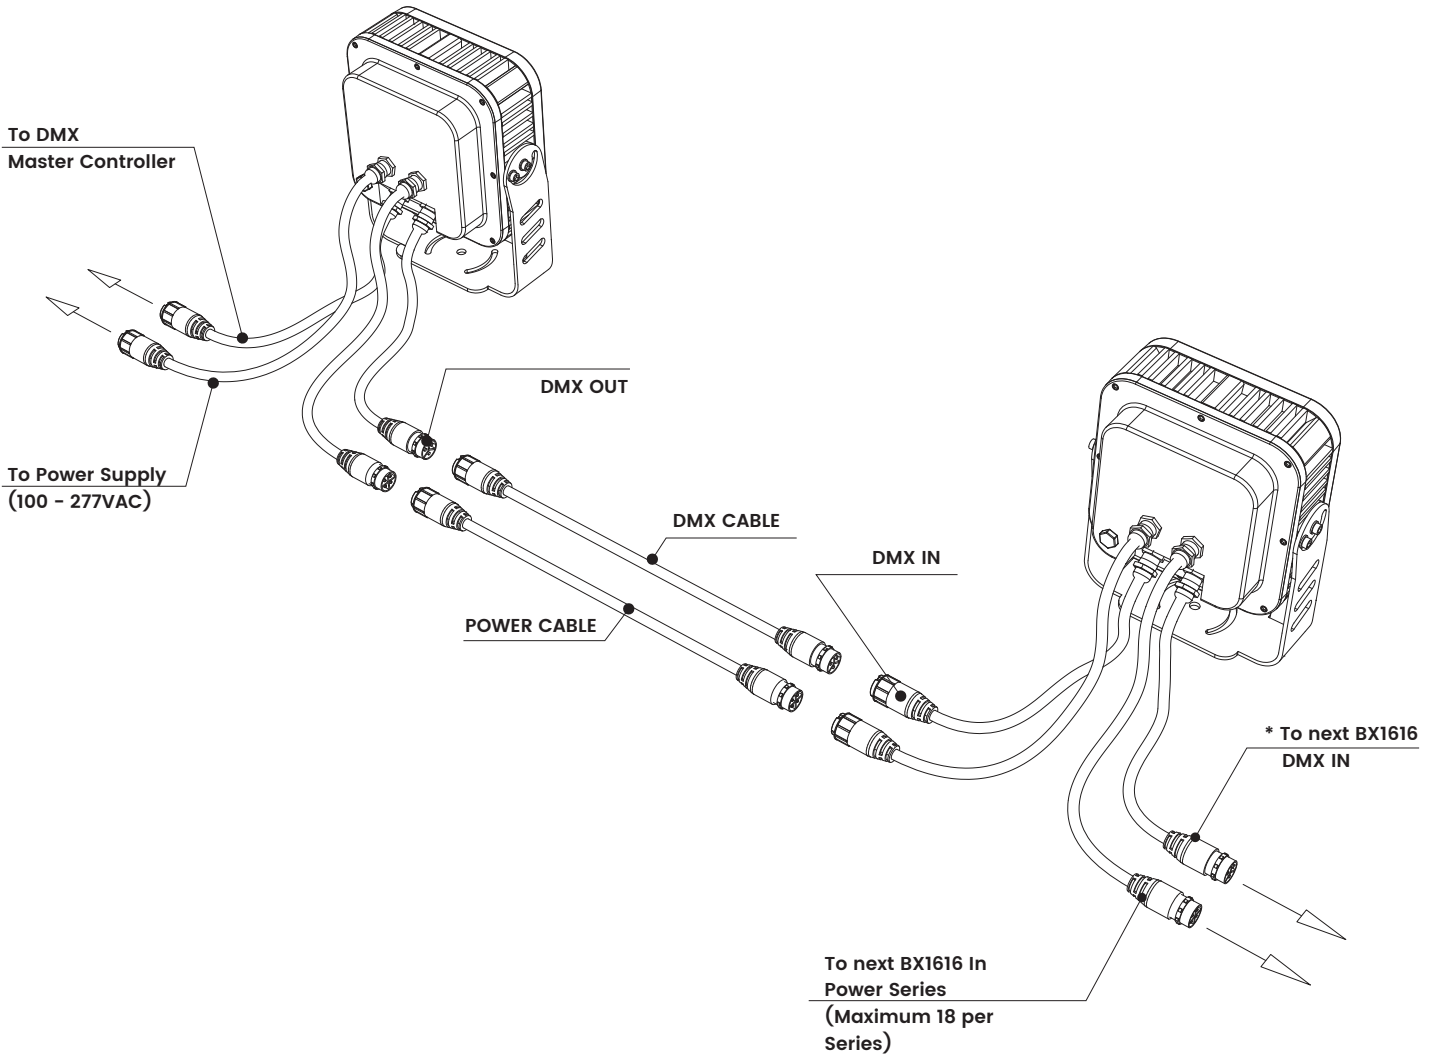

**BL areaFLOOD**

LED Box Wall Washer  
24W, 100V-277VAC

**BX1616**

Printed

**CONNECTIONS**  
Power and DMX

**\*All devices in a DMX512 system must be connected in a "daisy chain" fashion. It is not permissible to have branching or splitting runs.**

**blighting.com**

**BL areaFLOOD**

LED Box Wall Washer  
24W, 100V-277VAC

**BX1616**

Printed

**CONNECTIONS**  
Power and DMX

- 1** POWER 3 Pin Male Connector
- 2** POWER 3 Pin Female Connector
- 3** DMX 4 Pin Male Connector
- 4** DMX 4 Pin Female Connector

**DMX CABLE**

4-pin data connector

Brown : DMX +

Blue : DMX -

Black : Ground

Yellow/Green : \*Addressing

\*The addressing wire shouldn't be connected during operation. It's only used with the DMX addressing tool.

**POWER CABLE**

3-pin power connector

Brown : Live

Blue : Neutral

Yellow/Green : Ground

PROJECT

CLIENT

TYPE