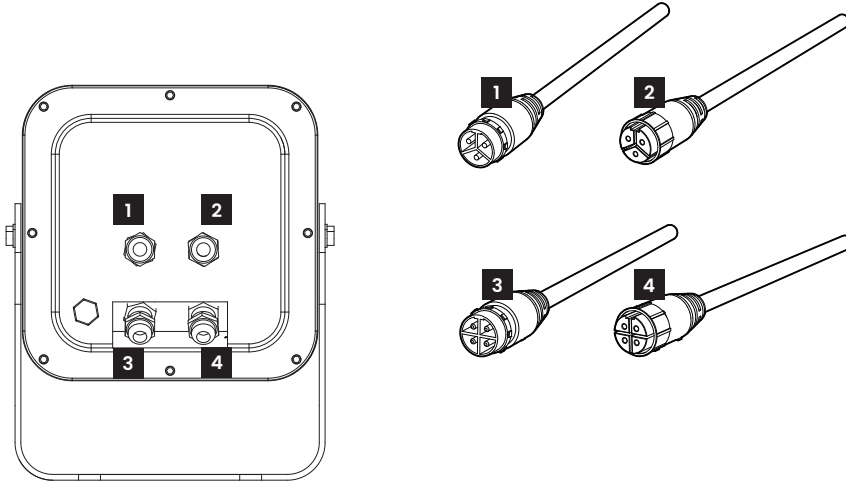

**blighting.com**

**BL areaFLOOD**

LED Box Wall Washer  
24W, 100V-277VAC

**BX1616**

Printed

**CONNECTIONS**  
Power and DMX

- 1** POWER 3 Pin Male Connector
- 2** POWER 3 Pin Female Connector
- 3** DMX 4 Pin Male Connector
- 4** DMX 4 Pin Female Connector

**DMX CABLE**

4-pin data connector

Brown : DMX +

Blue : DMX -

Black : Ground

Yellow/Green : \*Addressing

\*The addressing wire shouldn't be connected during operation. It's only used with the DMX addressing tool.