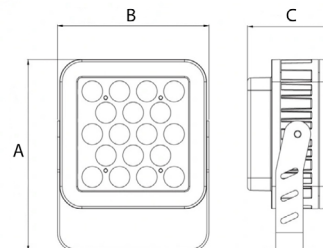

Dimensions

Size	A	B	C
inch	6.81	5.47	3.08
mm	173	139	78

BL LIGHTING ILLUMINATE EVERYTHING

111 - 8838 Heather St. Vancouver, BC, Canada. V6P 3S8
P: 1-804-874-4405 E: info@bllighting.com
Copyright © BL INNOVATIVE LIGHTING. All Rights Reserved.

Solid State Lighting is sensitive to power fluctuations. Surge protection is highly recommended for all LED lighting products and should be on a dedicated circuit to protect against premature failure. Lack of surge protection may void your warranty.

Designed & Assembled in North America.

Specifications subject to change without notice. Please refer to our website at bllighting.com for current technical data.

For more information, please download the BL LIGHTING catalog

bllighting.com