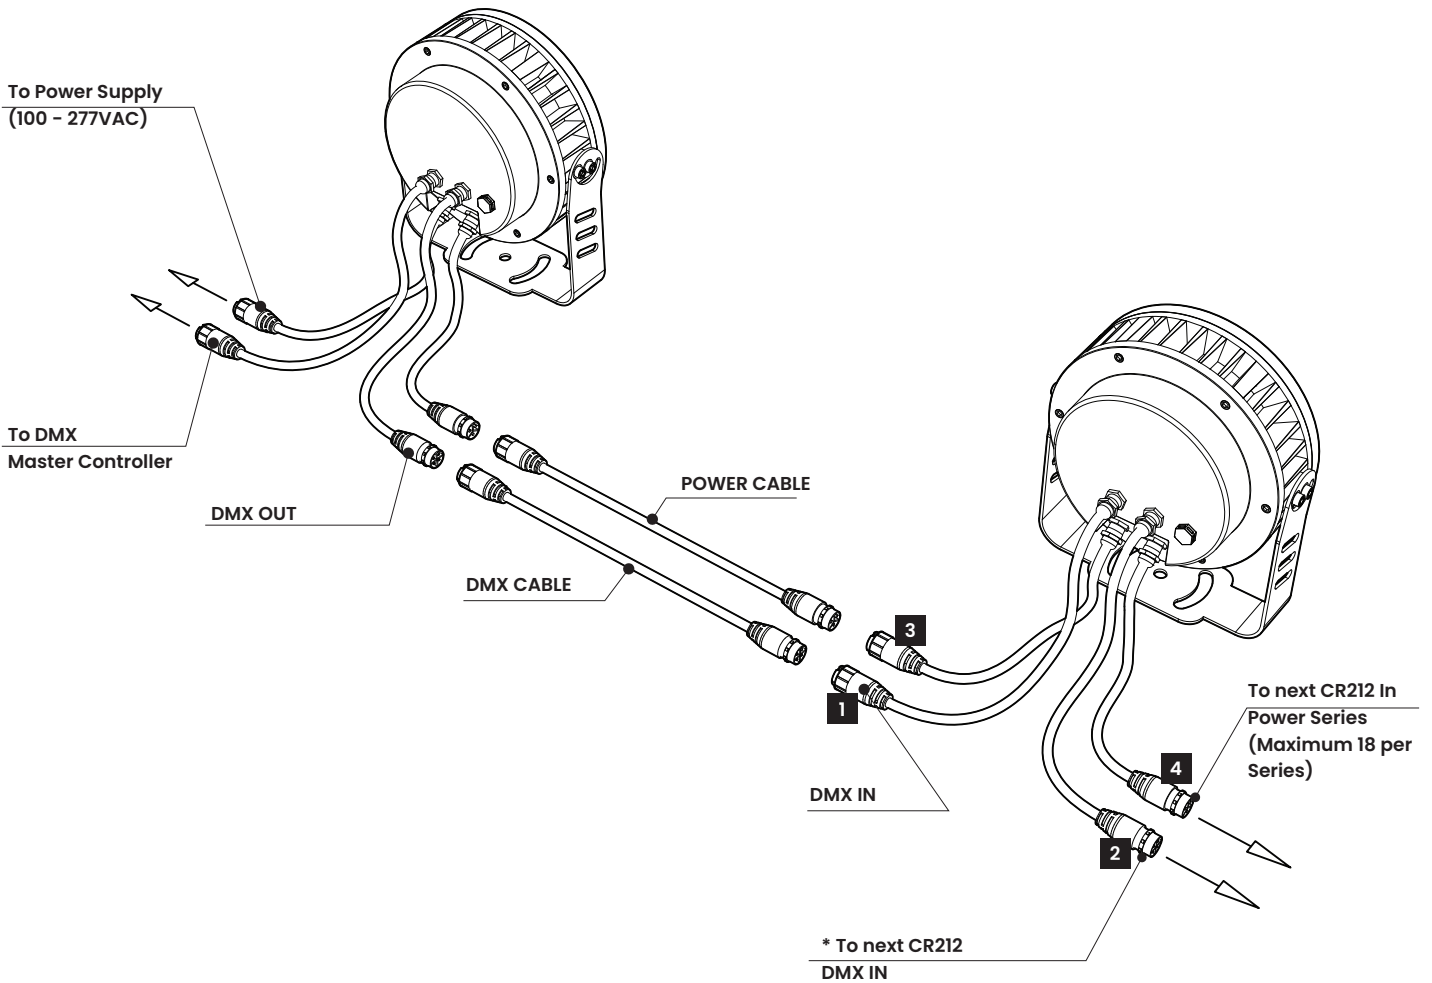

BL areaCIRCULAR

Circular DMX controlled LED Wall Washer
36W, Line Voltage

CR212

Printed

CONNECTIONS
Power and DMX

***All devices in a DMX512 system must be connected in a "daisy chain" fashion. It is not permissible to have branching or splitting runs.**

bllighting.com

BL areaCIRCULAR

Circular DMX controlled LED Wall Washer
36W, Line Voltage

CR212

Printed

CONNECTIONS
Power and DMX

- 1** DMX 4 Pin Female Connector
- 2** DMX 4 Pin Male Connector
- 3** POWER 3 Pin Female Connector
- 4** POWER 3 Pin Male Connector

DMX CABLE

4-pin data connector

Brown : DMX +

Blue : DMX -

Black : Ground

Yellow/Green : *Addressing

*The addressing wire shouldn't be connected during operation. It's only used with the DMX addressing tool.

POWER CABLE

3-pin power connector

Brown : Live

Blue : Neutral

Yellow/Green : Ground

PROJECT

CLIENT

TYPE