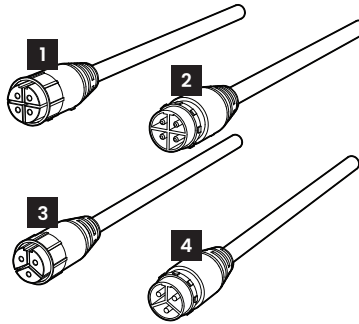

bllighting.com

BL areaCIRCULAR

Circular DMX controlled LED Wall Washer
36W, Line Voltage

CR212

Printed

CONNECTIONS
Power and DMX

- 1** DMX 4 Pin Female Connector
- 2** DMX 4 Pin Male Connector
- 3** POWER 3 Pin Female Connector
- 4** POWER 3 Pin Male Connector

DMX CABLE

4-pin data connector

Brown : DMX +

Blue : DMX -

Black : Ground

Yellow/Green : *Addressing

*The addressing wire shouldn't be connected during operation. It's only used with the DMX addressing tool.