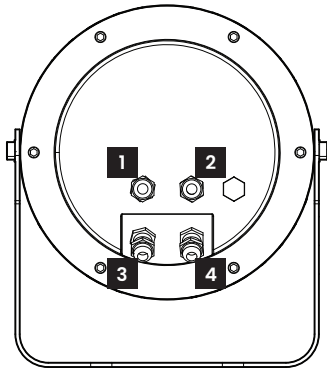

bllighting.com

BL areaCIRCULAR

Circular DMX controlled LED Wall Washer
36W, Line Voltage

CR212

Printed

CONNECTIONS
Power and DMX

- 1** DMX 4 Pin Female Connector
- 2** DMX 4 Pin Male Connector
- 3** POWER 3 Pin Female Connector
- 4** POWER 3 Pin Male Connector

DMX CABLE

4-pin data connector

Brown : DMX +

Blue : DMX -

Black : Ground

Yellow/Green : *Addressing

*The addressing wire shouldn't be connected during operation. It's only used with the DMX addressing tool.