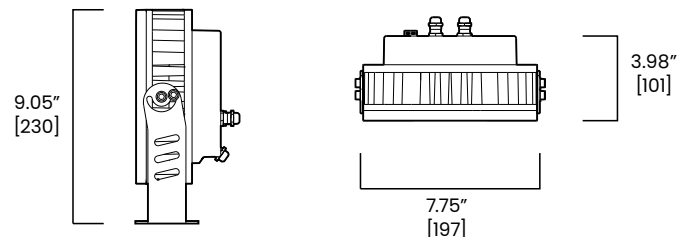

BL areaCIRCULAR CR197

Circular LED Wall Washer
24W, 100-277VAC Line Voltage

Efficient and compact, BL areaCIRCULAR CR197 delivers exceptional illumination where you need it. With an output of up to 2160 lumens and five unique beam angle distributions ranging from 15° to 90°, with RGBW and white light only options, this compact circular floodlight is ideal for adding highlights and spotlighting to exterior architectural and landscape features. Constructed with durable aluminum housing available in a variety of finish colors, clear shatter-resistant tempered glass lens, IP65 wet location rating and an on board 180° adjustable mounting bracket for precise light distribution. Compatible with BL controls technology and DMX512 control protocol. Create dynamic illumination in urban spaces with wall wash, graze, and area flood effects, on facades, canopies and multi-tiered structures.

CLIENT	
PROJECT NAME	
LOCATION	
DATE	

Up to 2,160 lm/unit | 100-277VAC

Product Detail

Lighting	Power	24W
	Average Life	50,000 Hours
Electrical	Controls	0-10V, DMX, Bluetooth
	Input Voltage	100-277VAC
	Connections	18AWG Copper Conductors
Mechanical	Housing Construction	Dark Gray Powder Coated Aluminum Body Tempered Glass Lens
	Weight	3.08lbs (1.4kg)
	Mounting	Integrated Mounting Bracket
	Adjustable Bracket	180°
Accessories	CR197 PCH	Power Cable 3pin Connector (5FT, 15FT, 30FT)
	CR197 PCE	Power Cable Extension 3pin Connector (5FT, 15FT, 30FT)
	CR197 DMX 4PH	DMX Cable 4pin Connector (5FT, 15FT, 30FT)
	CR197 DMX 4PE	DMX Cable Extension 4pin Connector (5FT, 15FT, 30FT)
	CR197 DMX RT 4MP	DMX Terminator 4pin Male Connector (120-ohm Resistor)
Environmental	Ingress Protection	IP65
	Operating Temperature	-22°F to 122°F (-30°C to 50°C)
	Certifications	ETL, CE

Ordering

Product Code	CCT/Color	Beam Angle
BL areaCIRCULAR CR197		
	3000K	15D (15°)
	4000K	30D (30°)
	5000K	45D (45°)
	RGBW (3000K)	60D (60°)
	RGBW (4000K)	90D (90°)
	RGBW (6000K)	

Dimensions

BL LIGHTING ILLUMINATE EVERYTHING