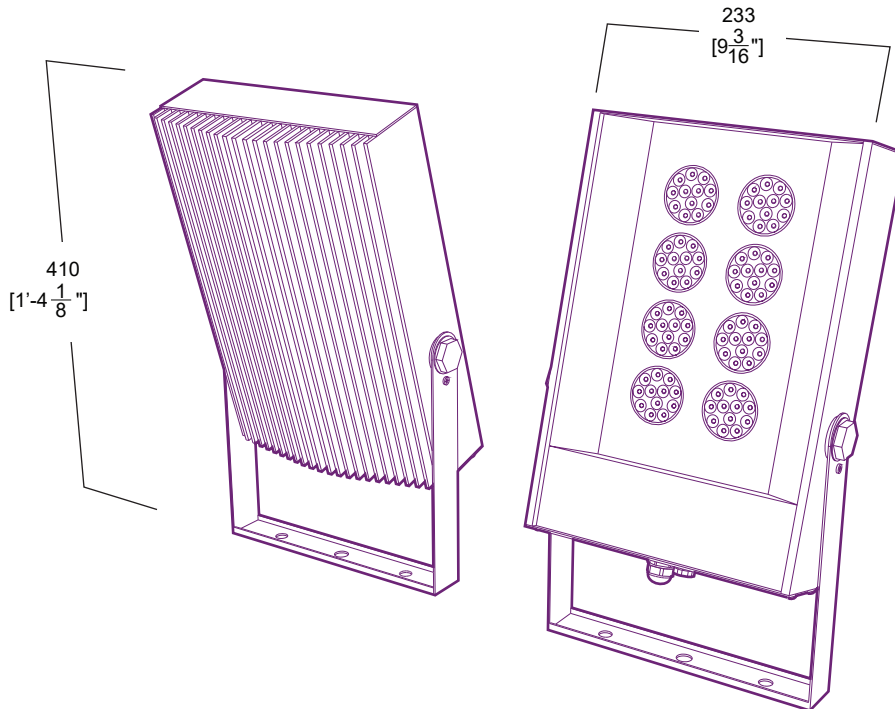

BL areaBEAM

High Power DMX Controlled LED Projector
80W, 24VDC, Constant Voltage

BX2 Series

Printed

Ordering

Series	CCT/Color	Beam
BL areaBEAM BX2	____	____
	30 = 3000K	25 = 25°
	40 = 4000K	40 = 40°
	60 = 6000K	60 = 60°
	RGB = RGB	

Dimensions

PROJECT CLIENT TYPE

Solid State Lighting is sensitive to power fluctuations
Surge protection is highly recommended for all LED lighting products and should be on a designated circuit to protect against premature failure
Lack of surge protection may void your warranty

For more information, please download the
BL LIGHTING catalogue

BL LIGHTING. ILLUMINATE EVERYTHING

111 - 8838 Heather St. Vancouver, BC, Canada. V6P 3S8
P: 1-604-874-4405 F: 1-604-321-0445 E: info@bllighting.com
Copyright © 2017 BL INNOVATIVE LIGHTING. All Rights Reserved.

bllighting.com