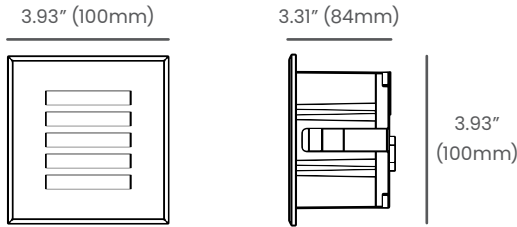

blighting.com

Dimensions

SG100

Recessed Mounting Sleeve

Photometric Details

Illuminance

Light Distribution