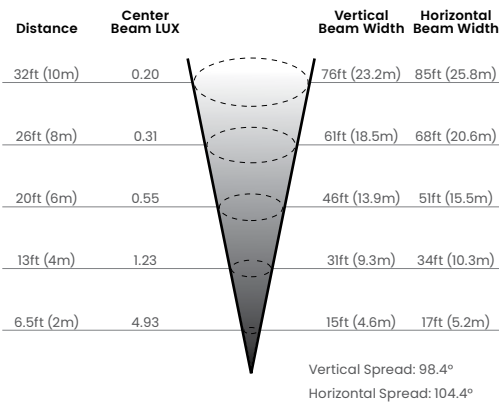

Up to 50 lm/unit 120-240VAC Input

CLIENT	
PROJECT NAME	
LOCATION	
DATE	

Product Detail

Lighting	Light Source	16 x 0.2W LED
	Power	4W
	Average Life	50,000 Hours
Electrical	Controls	Dali, PWM, Triac, 1-10V
	Input Voltage	120-240VAC
	Operating Current (MA)	58
Mechanical	Housing Construction	Dark Grey Powder Coated Aluminum
	Front Cover	Hard chromeplated Stainless steel 316
	Mounting Sleeve	PC/ABS Alloys
	Power Cable	3-Core 18AWG, Length = 1.6FT (0.5m)
Environmental	Ingress Protection	IP65
	Certifications	ETL, CE, RoHS Compliant
	Impact Protection	IK09
	Operating Temperature	-4°F to 104°F (-20°C to 40°C)

blighting.com

Dimensions

SG100

Recessed Mounting Sleeve

Photometric Details

Illuminance

Light Distribution