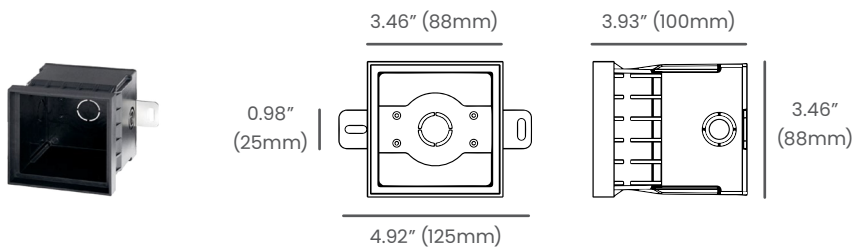

BL Wall SG100

Outdoor Recessed Wall Light
4W, 120-240VAC Input

BL Wall SG100 recessed wall lights are built to blend seamlessly into the landscape, and ideal for stairway and pathway lighting. Available in 3000K or 6000K CCT options. The unit is durably constructed with a stainless steel front plate, die-cast aluminum body and ABS mounting sleeve, which allows for uniform and fast installations. Low profile and efficient, these luminaires are IP65 outdoor rated.

Up to 50 lm/unit 120-240VAC Input

CLIENT	
PROJECT NAME	
LOCATION	
DATE	

Product Detail

Lighting	Light Source	16 x 0.2W LED
	Power	4W
	Average Life	50,000 Hours
Electrical	Controls	Dali, PWM, Triac, 1-10V
	Input Voltage	120-240VAC
	Operating Current (MA)	58
Mechanical	Housing Construction	Dark Grey Powder Coated Aluminum
	Front Cover	Hard chromeplated Stainless steel 316
	Mounting Sleeve	PC/ABS Alloys
	Power Cable	3-Core 18AWG, Length = 1.6FT (0.5m)
Environmental	Ingress Protection	IP65
	Certifications	ETL, CE, RoHS Compliant
	Impact Protection	IK09
	Operating Temperature	-4°F to 104°F (-20°C to 40°C)

blighting.com

Dimensions

SG100

Recessed Mounting Sleeve

Photometric Details

Illuminance

Light Distribution