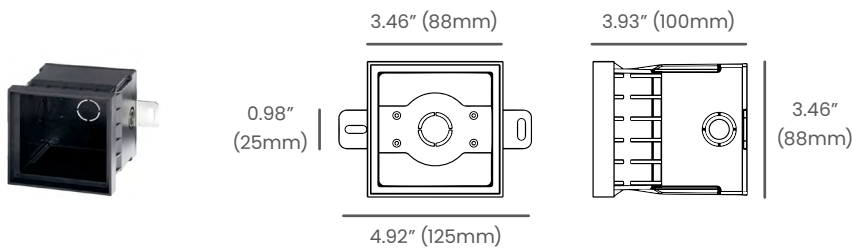

Recessed Mounting Sleeve