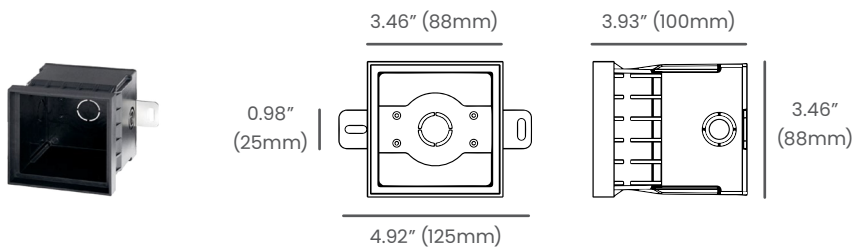

Recessed Mounting Sleeve