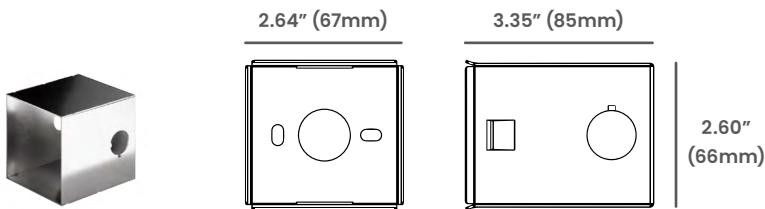

BL Wall FS48

Outdoor Recessed Wall Light
3W, 120-240VAC Input

BL Wall FS48 recessed wall lights are built to blend seamlessly into the landscape, and ideal for stairway and pathway lighting. Available in 2000K, 3000K or 6000K CCT options. The unit is durably constructed with a die-cast aluminum body and front plate while the stainless steel mounting sleeve allows uniform and fast installations. Low profile and efficient, these luminaires are IP65 outdoor rated.

bllighting.com

Dimensions

FS48

Recessed Mounting Sleeve

Photometric Details

Illuminance

Light Distribution