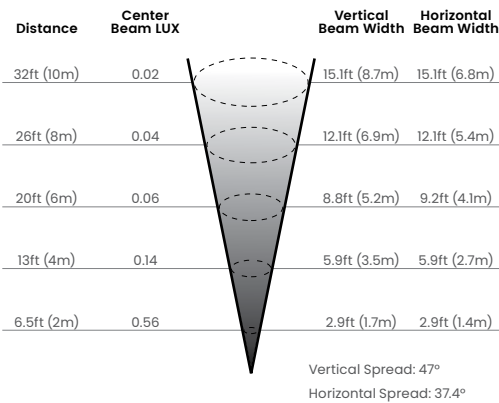

Up to 39 lm/unit 120-240VAC Input

CLIENT	
PROJECT NAME	
LOCATION	
DATE	

Product Detail

Lighting	LED	SMD 3030
	Power	3W
	Average Life	50,000 Hours
Electrical	Controls	Dali, PWM, Triac, 1-10V
	Input Voltage	120-240VAC
	Operating Current (MA)	48
Mechanical	Housing Construction	Dark Grey Powder Coated Aluminum
	Front Cover	Dark Grey Powder Coated Aluminum
	Mounting Sleeve	Stainless Steel
	Power Cable	3-Core 18AWG, Length = 1.6FT (0.5m)
Environmental	Ingress Protection	IP65
	Certifications	ETL, CE, RoHS Compliant
	Impact Protection	IK10
	Operating Temperature	-4°F to 104°F (-20°C to 40°C)

blighting.com

Dimensions

FS48

Recessed Mounting Sleeve

Photometric Details

Illuminance

Light Distribution