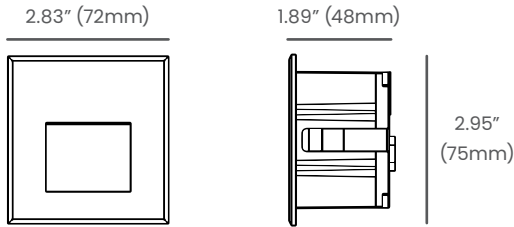

blighting.com

Dimensions

FS48

Recessed Mounting Sleeve

Photometric Details

Illuminance

Light Distribution