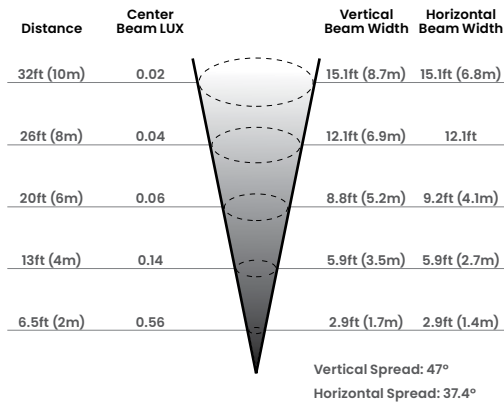

Up to 39 lm/unit

120-240VAC Input

CLIENT	
PROJECT NAME	
LOCATION	
DATE	

Product Detail

Lighting	LED	SMD 3030
	Power	3W
	Average Life	50,000 Hours
Electrical	Controls	Dali, PWM, Triac, 1-10V
	Input Voltage	120-240VAC
	Operating Current (MA)	48
Mechanical	Housing Construction	Dark Gray Powder Coated Aluminum
	Front Cover	Dark Gray Powder Coated Aluminum
	Mounting Sleeve	Stainless Steel
	Power Cable	3-Core 18AWG, Length = 1.6FT (0.5m)
Environmental	Ingress Protection	IP65
	Certifications	ETL, CE, RoHS Compliant
	Impact Protection	IK10
	Operating Temperature	-4°F to 104°F (-20°C to 40°C)

bllighting.com

Dimensions

FS48

Recessed Mounting Sleeve

Photometric Details

Illuminance

Light Distribution