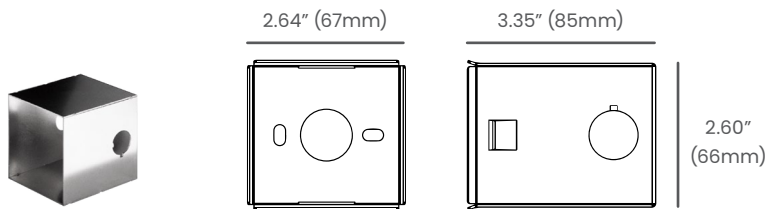

BL Wall FS48

Outdoor Recessed Wall Light
3W, 120-240VAC Input

BL Wall FS48 recessed wall lights are built to blend seamlessly into the landscape, and ideal for stairway and pathway lighting. Available in 2000K, 3000K or 6000K CCT options. The unit is durably constructed with a die-cast aluminum body and front plate while the stainless steel mounting sleeve allows uniform and fast installations. Low profile and efficient, these luminaires are IP65 outdoor rated.

blighting.com

Dimensions

FS48

Recessed Mounting Sleeve

Photometric Details

Illuminance

Light Distribution