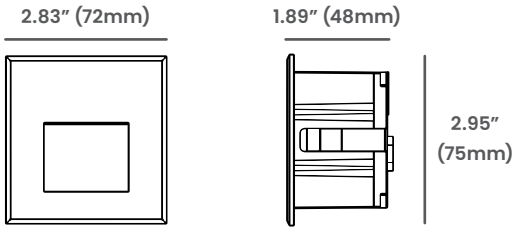

bllighting.com

Dimensions

FS48

Recessed Mounting Sleeve

Photometric Details

Illuminance

Light Distribution