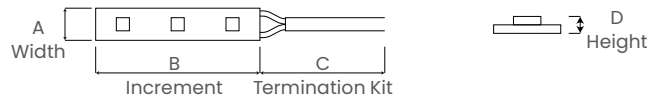

Up to 143 lm/FT **1.5W/FT** **90+ CRI**

CLIENT	
PROJECT NAME	
LOCATION	
DATE	

Product Detail

Lighting	Number of LED's	36/FT (120/m)
	Lamp	SMD 2835
	Beam Angle	120°
	Average Life	50,000 Hours
Electrical	CCT Binning	SDCM <3 LED's
	Controls	0-10V, MLV, ELV, Phase-Cut, Triac, DMX, Bluetooth
	Input Voltage	12VDC
	Max Input Current	10A
Mechanical	Connections	20AWG, Copper Conductors
	Circuit	Class 2
	Housing Construction	Flexible PCB Board
Environmental	Mounting Options	Clips, Channel, Adhesive
	Ingress Protection	IP20
	Certifications	cULus
	Operating Temperature	-4°F to 104°F (-20°C to 40°C)

Performance

CCT/Color		2700K	3000K
Power	W/FT (W/m)	1.5(4.8)	
Lumens	lm/FT (lm/m)	139 (456)	143 (470)
Efficacy	lm/W	93	95
CRI	CRI	90+	
Cut Marks	inch (mm)	0.98 (25)	
Max. Length	ft (m)	16.4 (5)	

Ordering

Product Code	CCT/Color	
BL PRO 1.5		12V-IP20-16R
	2700K	
	3000K	

Dimensions

Section	A	B	C	D
	inch (mm)			
DRY(IP20)	0.31 (8.0)	0.98 (25)	10ft(3m)	0.06 (1.6)