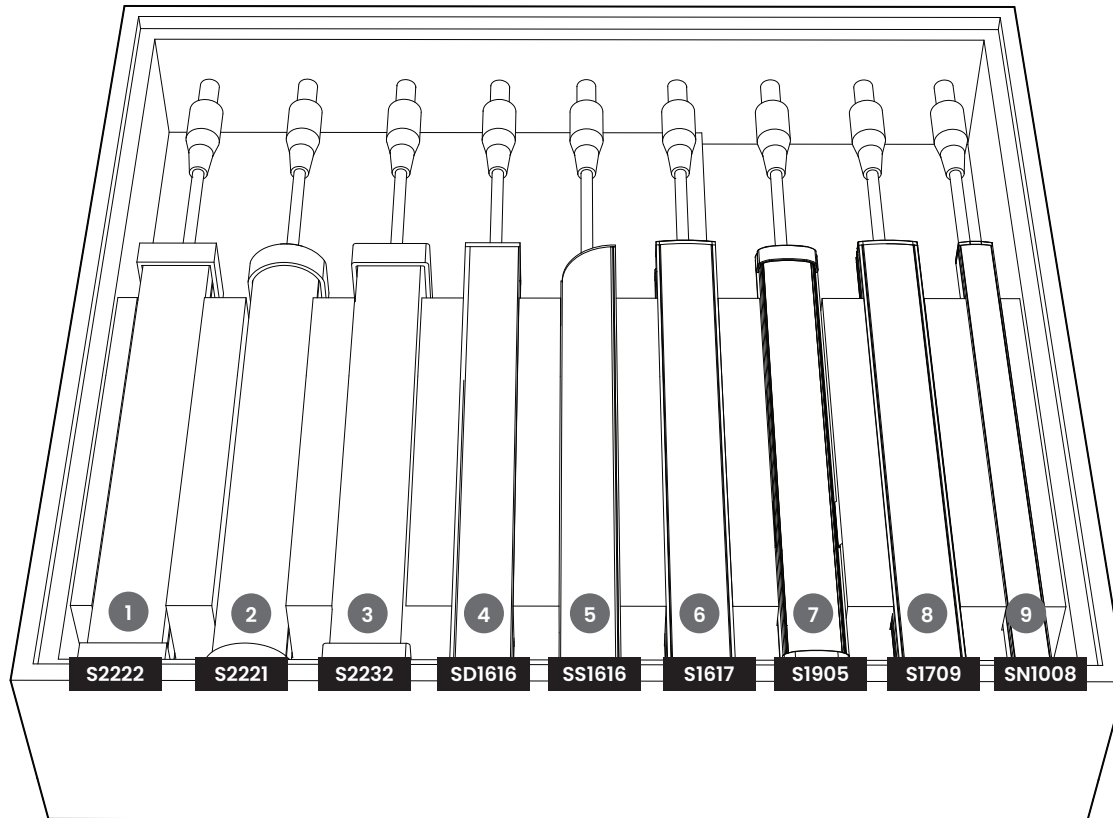

## Surface Mount LED Profiles

BL Fixform + BL Flexform

# LED NEON

BL Neonview

40

Side UB

41

Dome

42

Flat