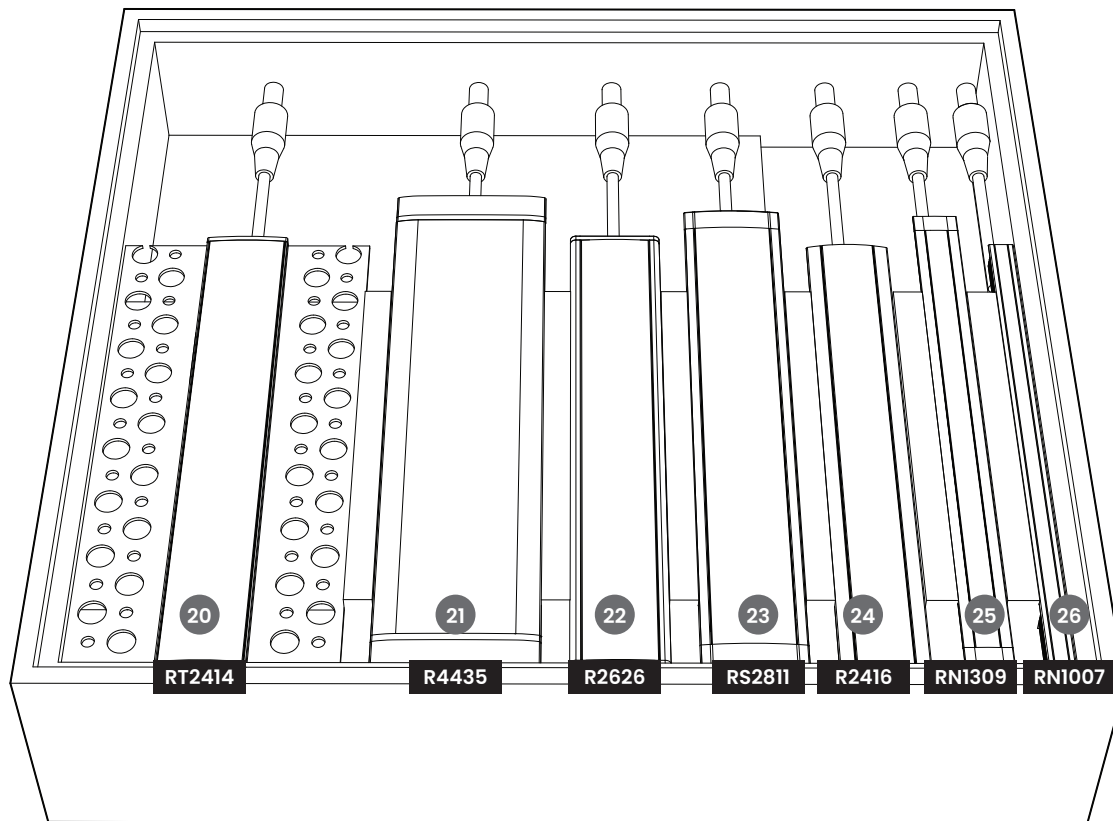

Recessed LED Profiles

BL Fixform + BL Flexform