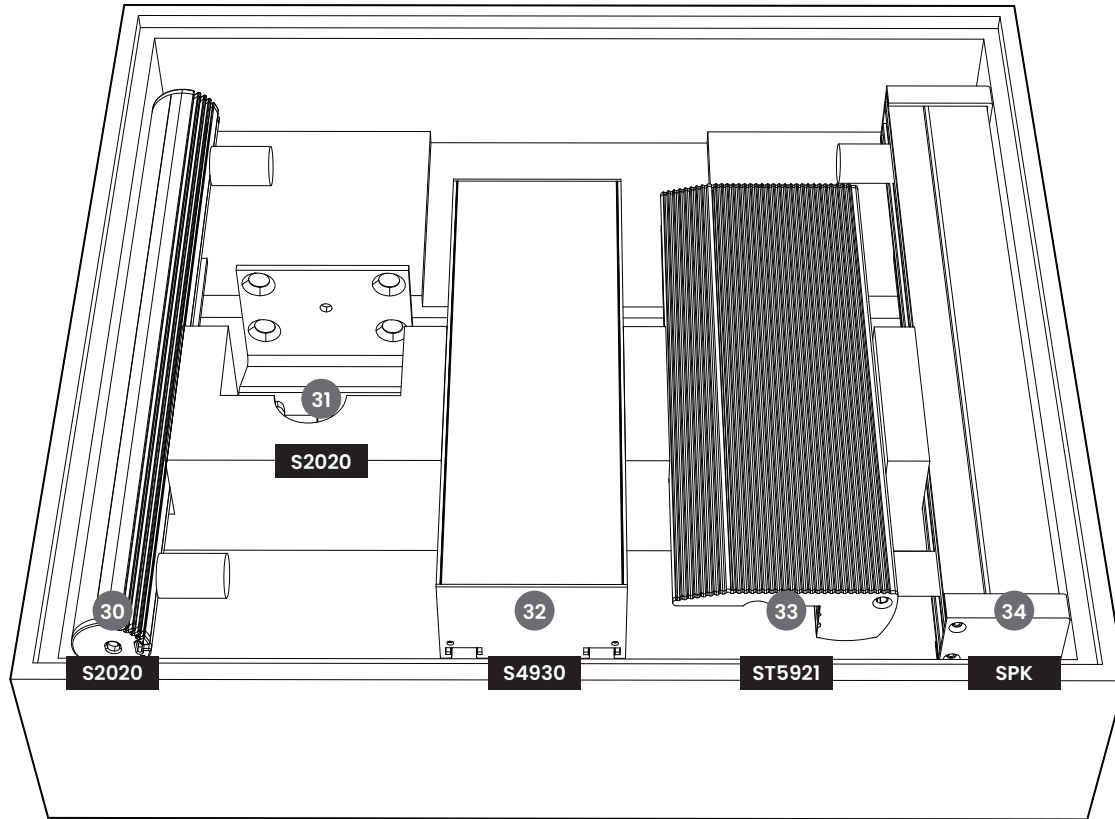

Suspended & Specialty LED Profiles

BL Fixform + BL Flexform