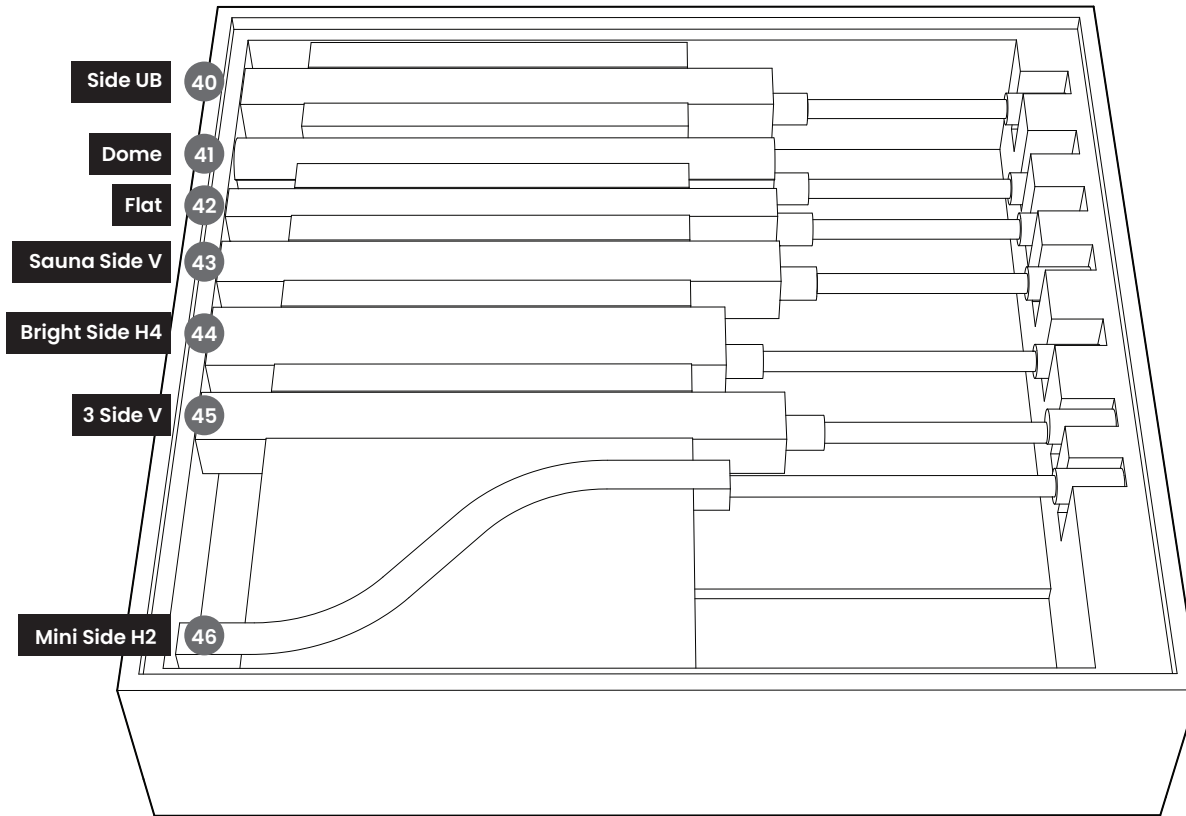

## Recessed LED Profiles

BL Fixform + BL Flexform

# Suspended & Specialty LED Profiles

BL Fixform + BL Flexform

# LED NEON

BL Neonview

40

Side UB

41

Dome

42

Flat

43

Sauna  
Side V

44

Bright  
Side H4

45

3 Side V

46

Mini  
Side H2