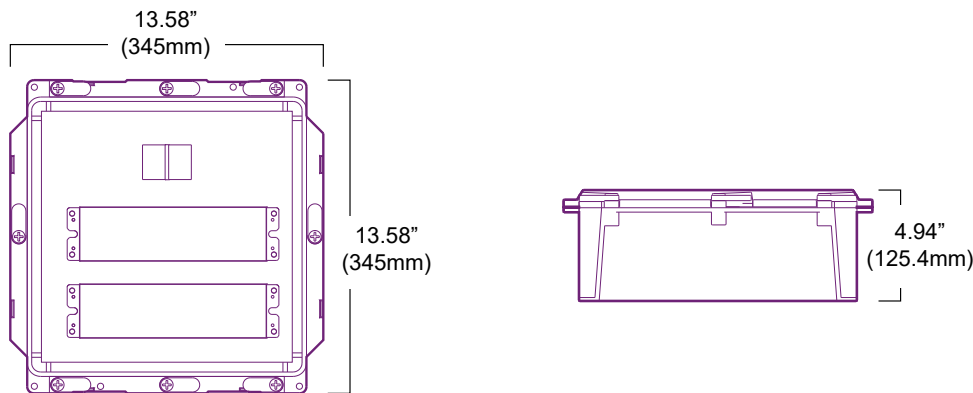

BL CBOX 10V AE10010BCL

Fully Assembled Control + Power Boxes
Dual Circuit, 100W, 24VDC, CV, 0-10V

The BL CBOX Series are completely integrated, highly-customizable, fully cULus Listed Class 2 power and control boxes rated for Dry and Wet Locations. All CBOX Series arrive to site assembled and ready for quick wiring and install. All required components included. The 10V Series are configurable 0-10V enabled control and power boxes.

CLIENT	
PROJECT NAME	
LOCATION	
DATE	

Quick Installation -22°F to 140°F (-30°C to 60°C)

Product Detail

Electrical	Controls	0-10V
	Input Voltage	120V - 277VAC
	Input Frequency	60Hz
	Max Input Current	(x2) 2A
	Output Voltage	(x2) 24VDC, 4.1A, Constant Voltage
	Load	(x2) 100W
	Connections	18AWG, Copper Conductors
	Min Load	20% - 25%
	Power Factor	0.9
	Circuit	Class 2
Mechanical	Housing Construction	PVC, High Temperature Flame-Proof Plastic
	Assembly	PVC Enclosure, (x2) LED Driver, (x2) DMX RDM Decoder, 5CH, Carbon Steel Back-Plate, Surge Protector, Strain Relief (Set), Electrical Connectors (Set)
Environmental	Operating Temperature	-22°F to 140°F (-30°C to 60°C)
	Ingress Protection	IP66, NEMA 1, 2, 3R, 4, 4X, 6, 6P, 12, 13
	Certificate	UL2108, UL 1598/CSA, 250.0, UL 8750, CSA 250.13

Ordering

Product Code
BL CBOX 10V AE10010BCL

Dimensions

* Stainless steel and composite mounting options are also available.

BL LIGHTING ILLUMINATE EVERYTHING

111 - 8838 Heather St. Vancouver, BC, Canada. V6P 3S8
P: 1-804-874-4405 E: info@bllighting.com
Copyright © BL INNOVATIVE LIGHTING. All Rights Reserved.