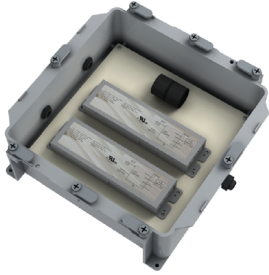

BL CBOX 10V AE10010BCL

Fully Assembled Control + Power Boxes
Dual Circuit, 100W, 24VDC, CV, 0-10V

The BL CBOX Series are completely integrated, highly-customizable, fully cULus Listed Class 2 power and control boxes rated for Dry and Wet Locations. All CBOX Series arrive to site assembled and ready for quick wiring and install. All required components included. The 10V Series are configurable 0-10V enabled control and power boxes.

CLIENT	
PROJECT NAME	
LOCATION	
DATE	

Quick Installation -22°F to 140°F (-30°C to 60°C)

Product Detail

Electrical	Controls	0-10V
	Input Voltage	120V - 277VAC
	Input Frequency	60Hz
	Max Input Current	(x2) 2A
	Output Voltage	(x2) 24VDC, 4.1A, Constant Voltage
	Load	(x2) 100W
	Connections	18AWG, Copper Conductors
	Min Load	20% - 25%
	Power Factor	0.9
	Circuit	Class 2
Mechanical	Housing Construction	PVC, High Temperature Flame-Proof Plastic
	Assembly	PVC Enclosure, (x2) LED Driver, (x2) DMX RDM Decoder, 5CH, Carbon Steel Back-Plate, Surge Protector, Strain Relief (Set), Electrical Connectors (Set)
Environmental	Operating Temperature	-22°F to 140°F (-30°C to 60°C)
	Ingress Protection	IP66, NEMA 1, 2, 3R, 4, 4X, 6, 6P, 12, 13
	Certificate	UL2108, UL 1598/CSA, 250.0, UL 8750, CSA 250.13

Ordering

Product Code
BL CBOX 10V AE10010BCL

Dimensions

* Stainless steel and composite mounting options are also available.

BL LIGHTING ILLUMINATE EVERYTHING

111 - 8838 Heather St. Vancouver, BC, Canada. V6P 3S8
P: 1-804-874-4405 E: info@bllighting.com
Copyright © BL INNOVATIVE LIGHTING. All Rights Reserved.