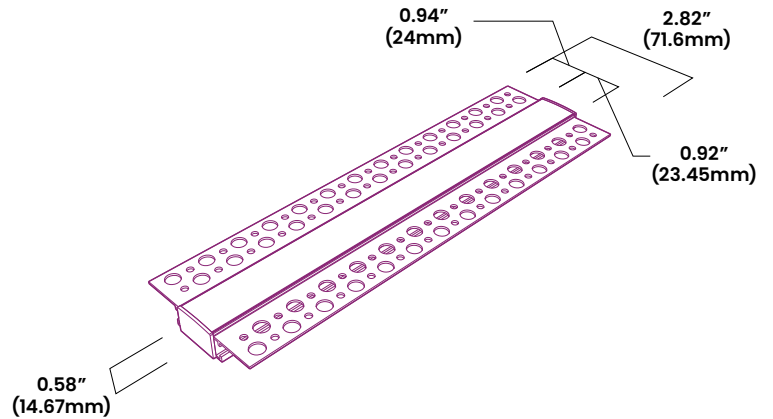

# BL fixFORM Recessed Trimless 2414

Indoor Recessed Aluminium Extrusion  
Designed for use with BL flexFORM Series

Embed BL fixFORM Recessed Trimless 2414 directly into a drywall recess to transform ceilings and walls into luminous surfaces. Constructed with flanges for straightforward mud-in installation directly into the drywall surface, effortlessly create trimless lines of uniform illumination. BL fixFORM Recessed Trimless 2414 is designed for use with our BL flexFORM Series, available in a wide variety of lumen packages. The sleek, low profile polycarbonate lens beautifully diffuses the light and provides another layer of protection for the LED. Ships in 6ft field cuttable lengths along with end caps to create a modern, sophisticated finish.

## Product Detail

<b>Mechanical</b>	Housing Construction	Aluminum Channel Polycarbonate Optic (75% Trans.) Plastic End Caps
	Stock Length	6ft (1.83m)
	Minimum Cut Length	Based on BL flexFORM Increments
<b>Components</b>	BL-fixFORM-RC-TR-2414-CH	Aluminum Base Track
	BL-fixFORM-RC-TR-2414-LE	Polycarbonate Optic
	BL-fixFORM-RC-TR-2414-EC	Plastic End Cap
<b>Environmental</b>	Ingress Protection	IP20
	Certifications	cULus

## Ordering

Product Code
BL-fixFORM-RC-TR-2414-FR-IP20

## Dimensions