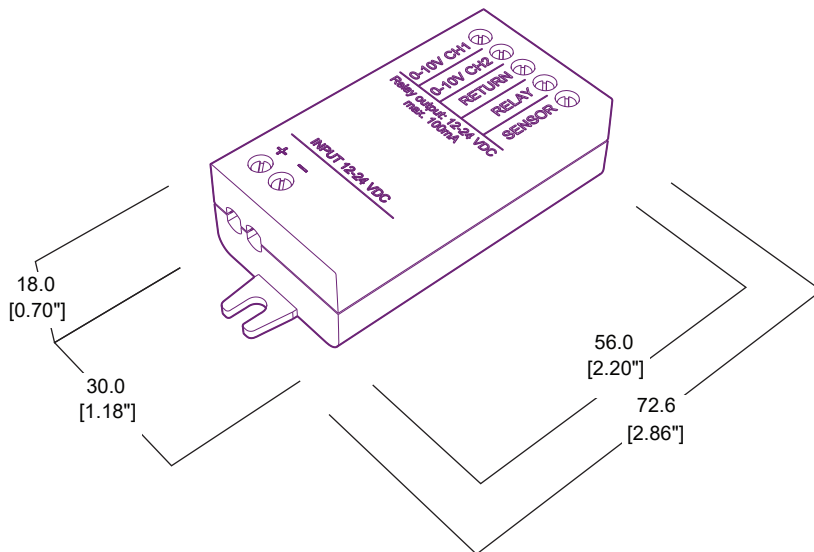

bllighting.com

BL controls

Bluetooth 0-10V controller
2 Channels

BLE 010V 2CH

Printed

Dimensions

PROJECT

CLIENT