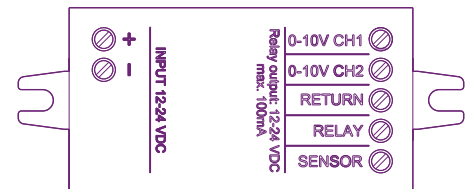

BL controls

Bluetooth 0-10V controller
2 Channels

BLE 010V 2CH

Printed

Certification

Electrical

Input Voltage	12-24VDC
No-load standby power	0.75W
Output voltage	0-10 VDC, adjustable
Max. output current	5mA per channel
Dimming method	0-10V
Operating frequencies	2.4-2.483 Ghz
Max. signal output power	3 dBm
Connection Type	Screw Terminals
Operating Temperature	-13°F to 113°F (-25°C to 45°C)
Wire range, solid & Stranded	0.5 ~ 1.5 mm ² 14 - 22 AWG
Tightening force	0.4 Nm / 2.6Lb-in
Max. Signal Range	50m (164ft) - Outdoors 25m (82ft) - Indoors

bllighting.com

BL controls

Bluetooth 0-10V controller
2 Channels

BLE 010V 2CH

Printed

Dimensions

PROJECT

CLIENT