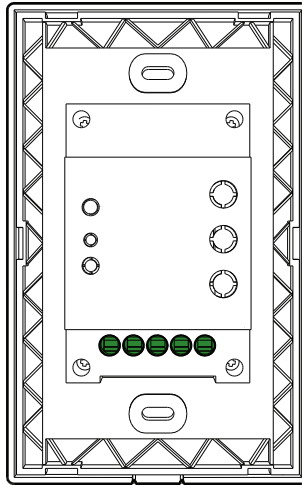

**bllighting.com**

**BL controls**

DMX512 Master Controller  
WIFI Compatible

**SAGE touch + App.**

Printed

Plugin power supplie provided

- On/Off
- Dimming
- Premixed Warm White, Natural White + Cool White
- Play/Pause Auto-Colour Change
- S1** Saved Colour Bank No. 1
- S2** Saved Colour Bank No. 2
- S3** Saved Colour Bank No. 3