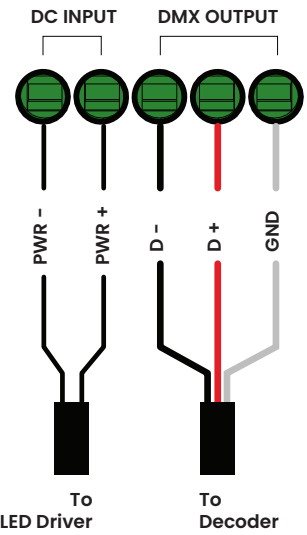

**bllighting.com**

**BL controls**

DMX512 Master Controller  
WIFI Compatible

**SAGE touch + App.**

Printed

Plugin power supplie provided

- On/Off
- Dimming
- Premixed Warm White, Natural White + Cool White
- Play/Pause Auto-Colour Change
- S1** Saved Colour Bank No. 1
- S2** Saved Colour Bank No. 2
- S3** Saved Colour Bank No. 3