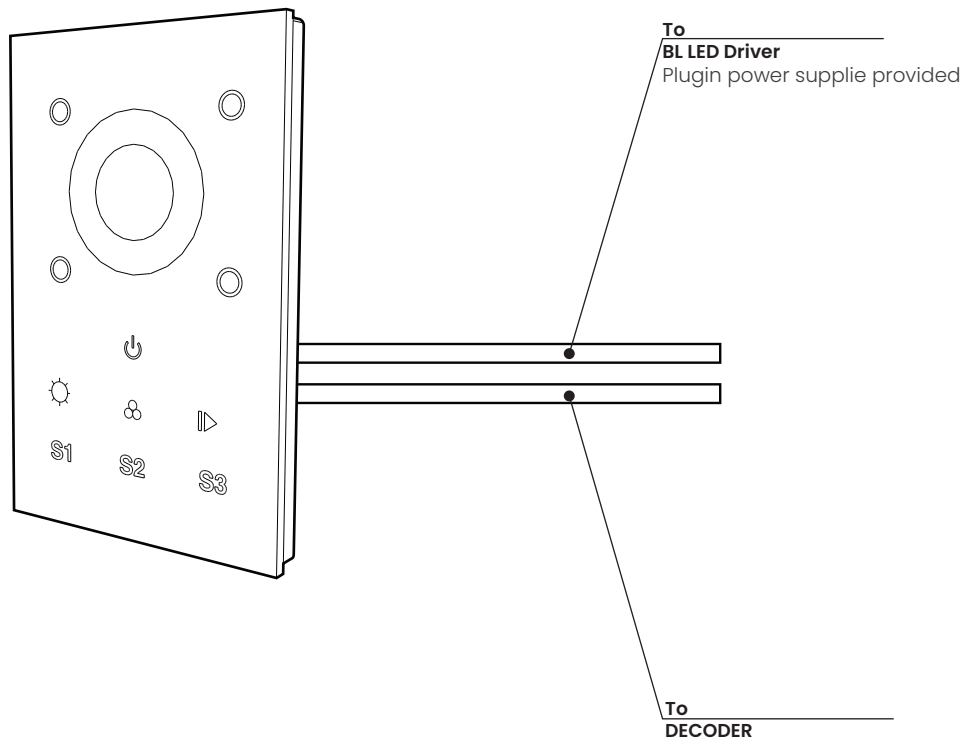

**BL controls**

DMX512 Master Controller  
WIFI Compatible

**SAGE touch + App.**

Printed

PROJECT

CLIENT

TYPE

Solid State Lighting is sensitive to power fluctuations  
Surge protection is highly recommended for all LED lighting products and should be on a designated circuit to protect against premature failure  
Lack of surge protection may void your warranty