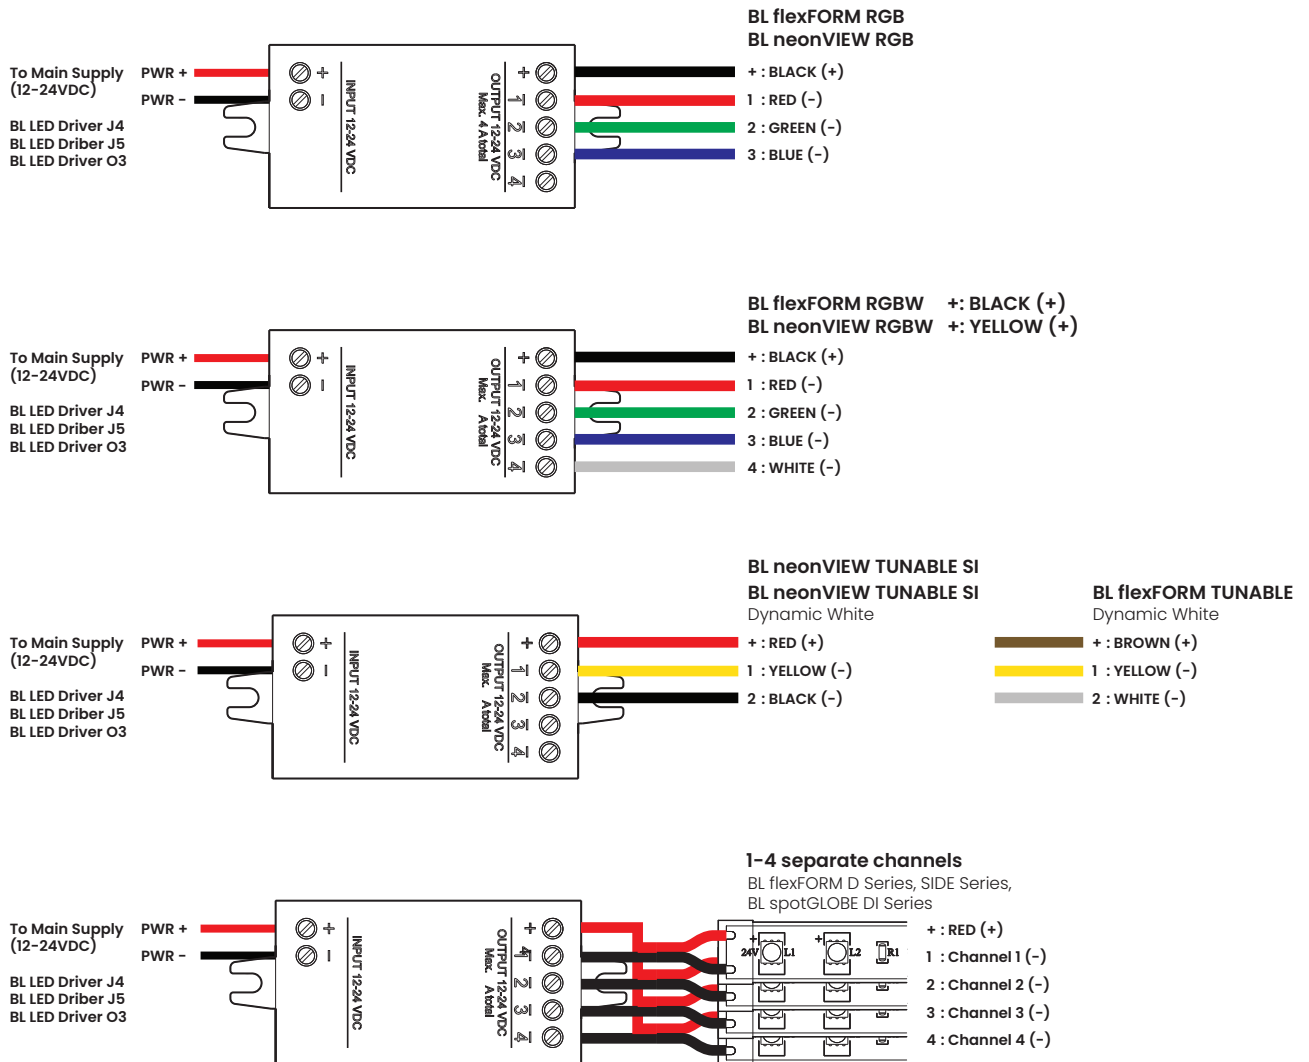

BL controls

Bluetooth Controller
4 Channels

BLE node C4

Printed

1. Lights Control

A. To control your lights with the BLE node C4 controller please download the Casambi App available for Android (Google Play) and IOS (App Store) and follow the instructions on the manual attached.

2. Wiring Diagram

PROJECT CLIENT TYPE

Solid State Lighting is sensitive to power fluctuations
Surge protection is highly recommended for all LED lighting products and should be on a designated circuit to protect against premature failure
Lack of surge protection may void your warranty