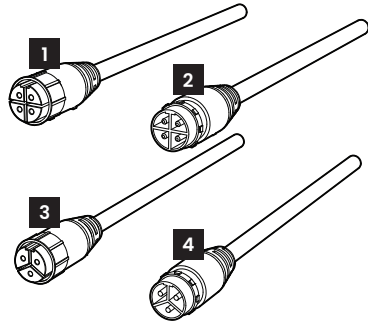

BL areaLINEAR

Linear, DMX controlled LED Wall Washers
150W, Line Voltage

LN1312

Printed

CONNECTIONS

Power and DMX XLR 3Pins

- 1** POWER 4 Pin Female Connector
- 2** POWER 4 Pin Male Connector
- 3** DMX 3 Pin Female Connector
- 4** DMX 3 Pin Male Connector

- 1** POWER 4 Pin Female Connector
- 2** POWER 4 Pin Male Connector
- 3** DMX 3 Pin Female Connector
- 4** DMX 3 Pin Male Connector

***All devices in a DMX512 system must be connected in a "daisy chain" fashion. It is not permissible to have branching or splitting runs.**