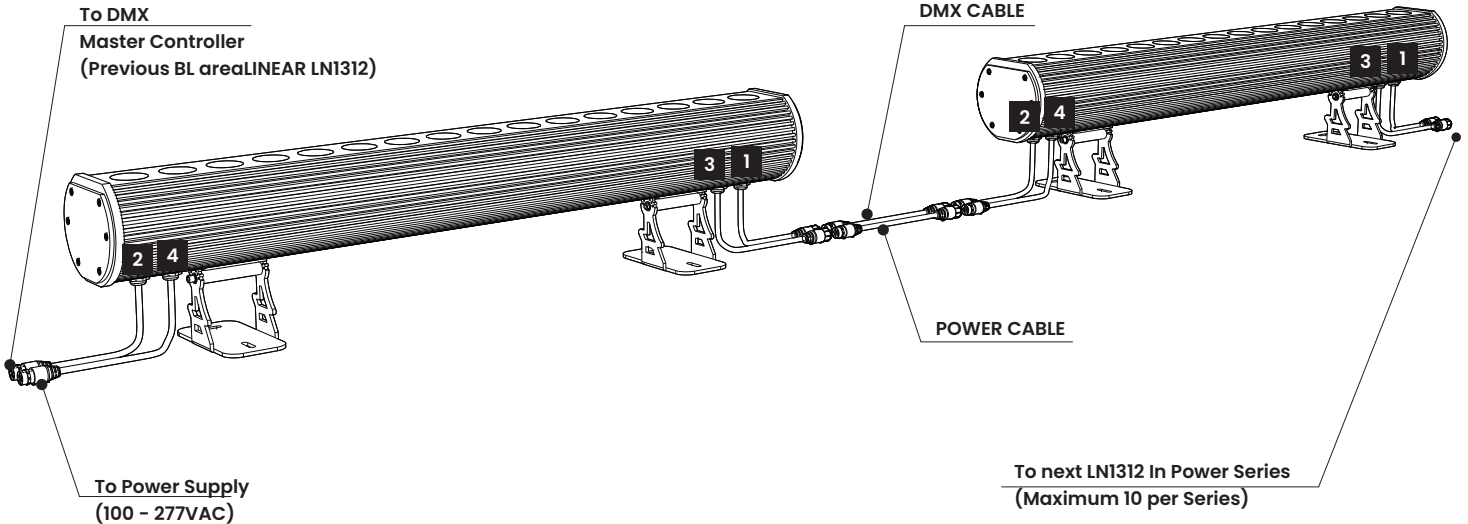

BL areaLINEAR

Linear, DMX controlled LED Wall Washers
150W, Line Voltage

LN1312

Printed

CONNECTIONS

Power and DMX XLR 3Pins

- 1** POWER 4 Pin Female Connector
- 2** POWER 4 Pin Male Connector
- 3** DMX 3 Pin Female Connector
- 4** DMX 3 Pin Male Connector

- 1** POWER 4 Pin Female Connector
- 2** POWER 4 Pin Male Connector
- 3** DMX 3 Pin Female Connector
- 4** DMX 3 Pin Male Connector

***All devices in a DMX512 system must be connected in a "daisy chain" fashion. It is not permissible to have branching or splitting runs.**