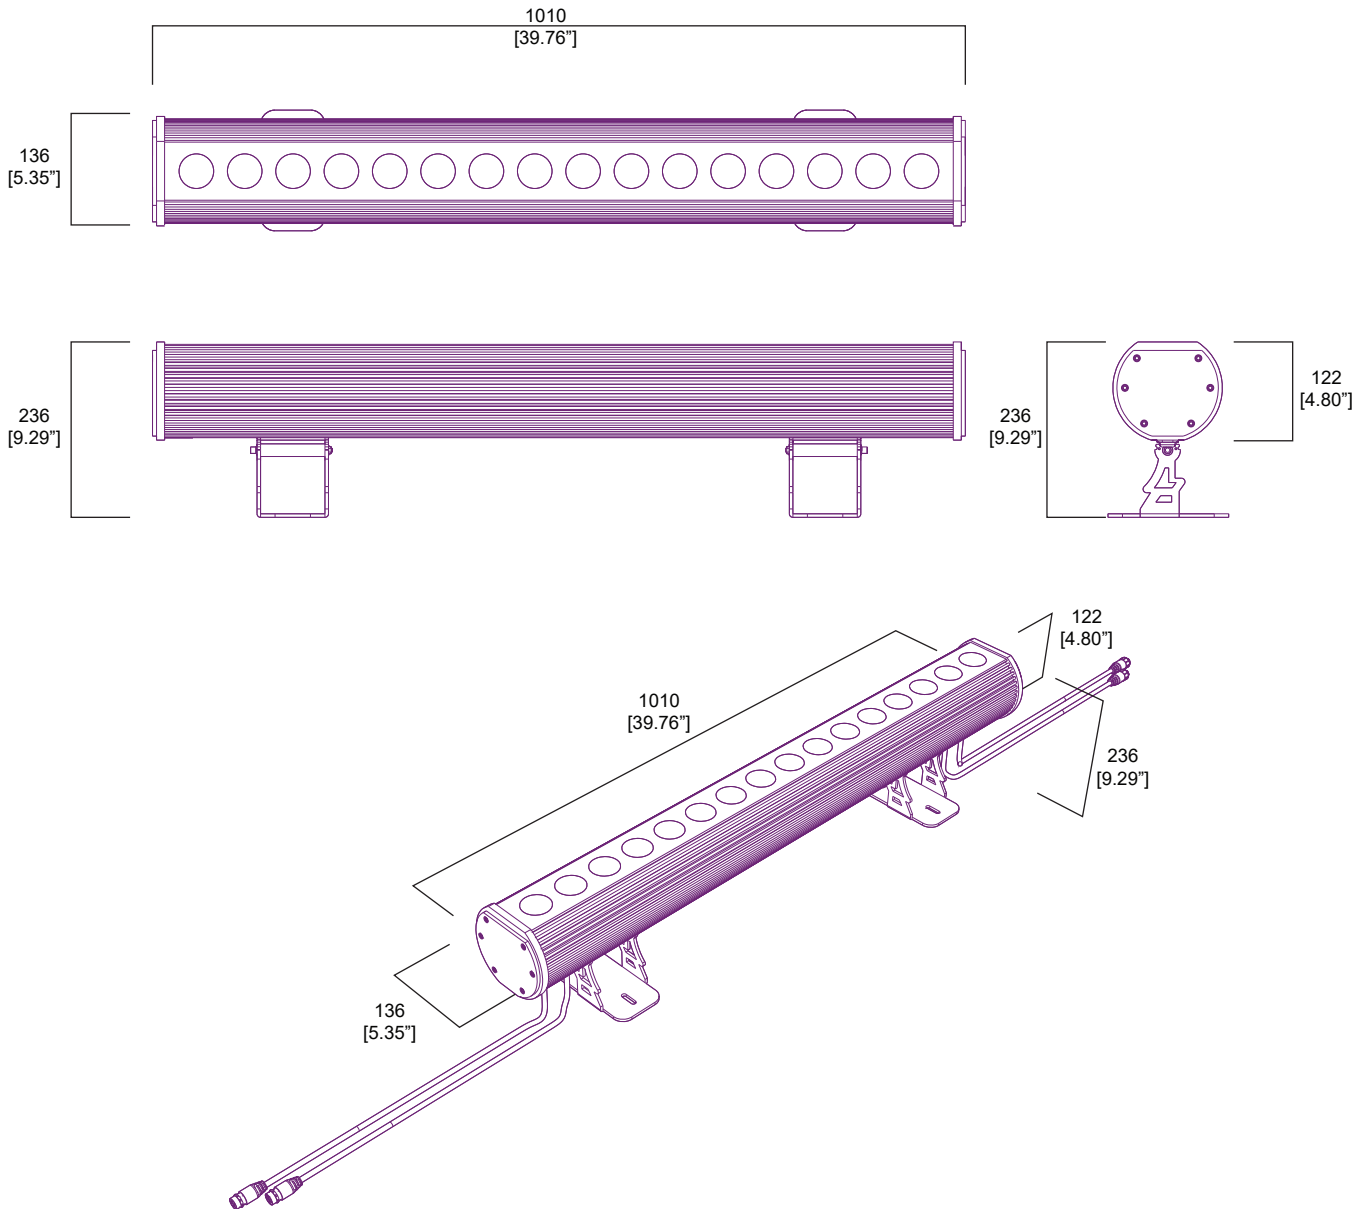

**bllighting.com**

**BL areaLINEAR**

Linear, DMX controlled LED Wall Washers  
150W, Line Voltage

**LN1312**

Printed

**Dimensions**

PROJECT

CLIENT