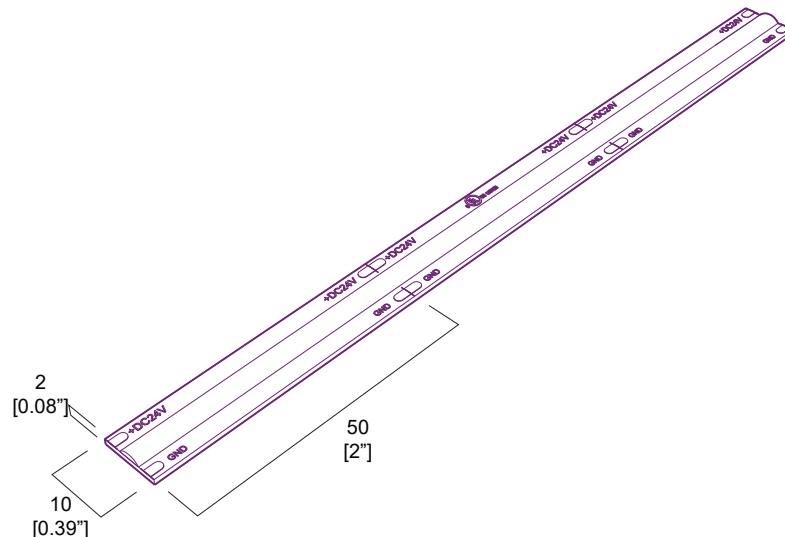

For more information, please download the **BL LIGHTING** catalogue

BL flexFORM

Flexible, Linear LED Strip Lighting
Monochromatic, 24VDC, Constant Voltage

Dot-Free D3

Printed

Performance

CCT/Color	Load	Lumens	Efficacy	Max. Length	Cutting Increments
3000K	4.40 W/FT	373 lm/FT	85 lm/W	16 ft 4in	2 in (50mm)
3500K	4.40 W/FT	382 lm/FT	87 lm/W	16 ft 4in	2 in (50mm)

Ordering

Series

BL flexFORM Dot-Free D3

CCT

30 = 3000K
35 = 3500K

Ingress Protection

20 = IP20
65 = IP65

Dimensions