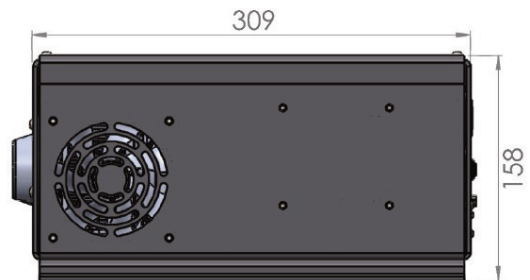

BL fiberSOURCE

LED Light Engine Designed for **BL fiberOPTIC**
150W, Mono

Hercules

Printed

Performance

CCT/Color	Load	Lumens	Efficacy
3000K	150 W/Unit	17,974 lm	120 lm/W
4000K	150 W/Unit	18,438 lm	123 lm/W
5000K	150 W/Unit	18,653 lm	124 lm/W
5700K	150 W/Unit	18,840 lm	126 lm/W
6500K	150 W/Unit	18,992 lm	127 lm/W

Ordering

Series	CCT/Color	Effect
BL fiberSOURCE Hercules	____	____
	30 = 3000K 40 = 4000K 50 = 5000K 57 = 5700K 65 = 6500K	NO = No Effect TW = Twinkle Wheel CW = Color Wheel

Dimensions

PROJECT

CLIENT

TYPE

Solid State Lighting is sensitive to power fluctuations
Surge protection is highly recommended for all LED lighting products and should be on a designated circuit to protect against premature failure
Lack of surge protection may void your warranty

For more information, please download the
BL LIGHTING catalogue

BL LIGHTING. ILLUMINATE EVERYTHING

111 - 8838 Heather St. Vancouver, BC, Canada. V6P 3S8
P: 1-604-874-4405 E: info@blighting.com
Copyright © BL INNOVATIVE LIGHTING. All Rights Reserved.

blighting.com