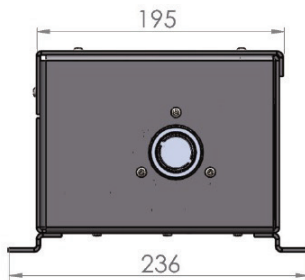

BL fiberSOURCE

LED Light Engine Designed for **BL fiberOPTIC**
150W, Mono

Hercules

Printed

Performance

CCT/Color	Load	Lumens	Efficacy
3000K	150 W/Unit	17,974 lm	120 lm/W
4000K	150 W/Unit	18,438 lm	123 lm/W
5000K	150 W/Unit	18,653 lm	124 lm/W
5700K	150 W/Unit	18,840 lm	126 lm/W
6500K	150 W/Unit	18,992 lm	127 lm/W

Ordering

Series	CCT/Color	Effect
BL fiberSOURCE Hercules	____	____
	30 = 3000K 40 = 4000K 50 = 5000K 57 = 5700K 65 = 6500K	NO = No Effect TW = Twinkle Wheel CW = Color Wheel

Dimensions

PROJECT

CLIENT

TYPE

Solid State Lighting is sensitive to power fluctuations
Surge protection is highly recommended for all LED lighting products and should be on a designated circuit to protect against premature failure
Lack of surge protection may void your warranty

For more information, please download the
BL LIGHTING catalogue

BL LIGHTING. ILLUMINATE EVERYTHING

111 - 8838 Heather St. Vancouver, BC, Canada. V6P 3S8
P: 1-604-874-4405 E: info@blighting.com
Copyright © BL INNOVATIVE LIGHTING. All Rights Reserved.

blighting.com