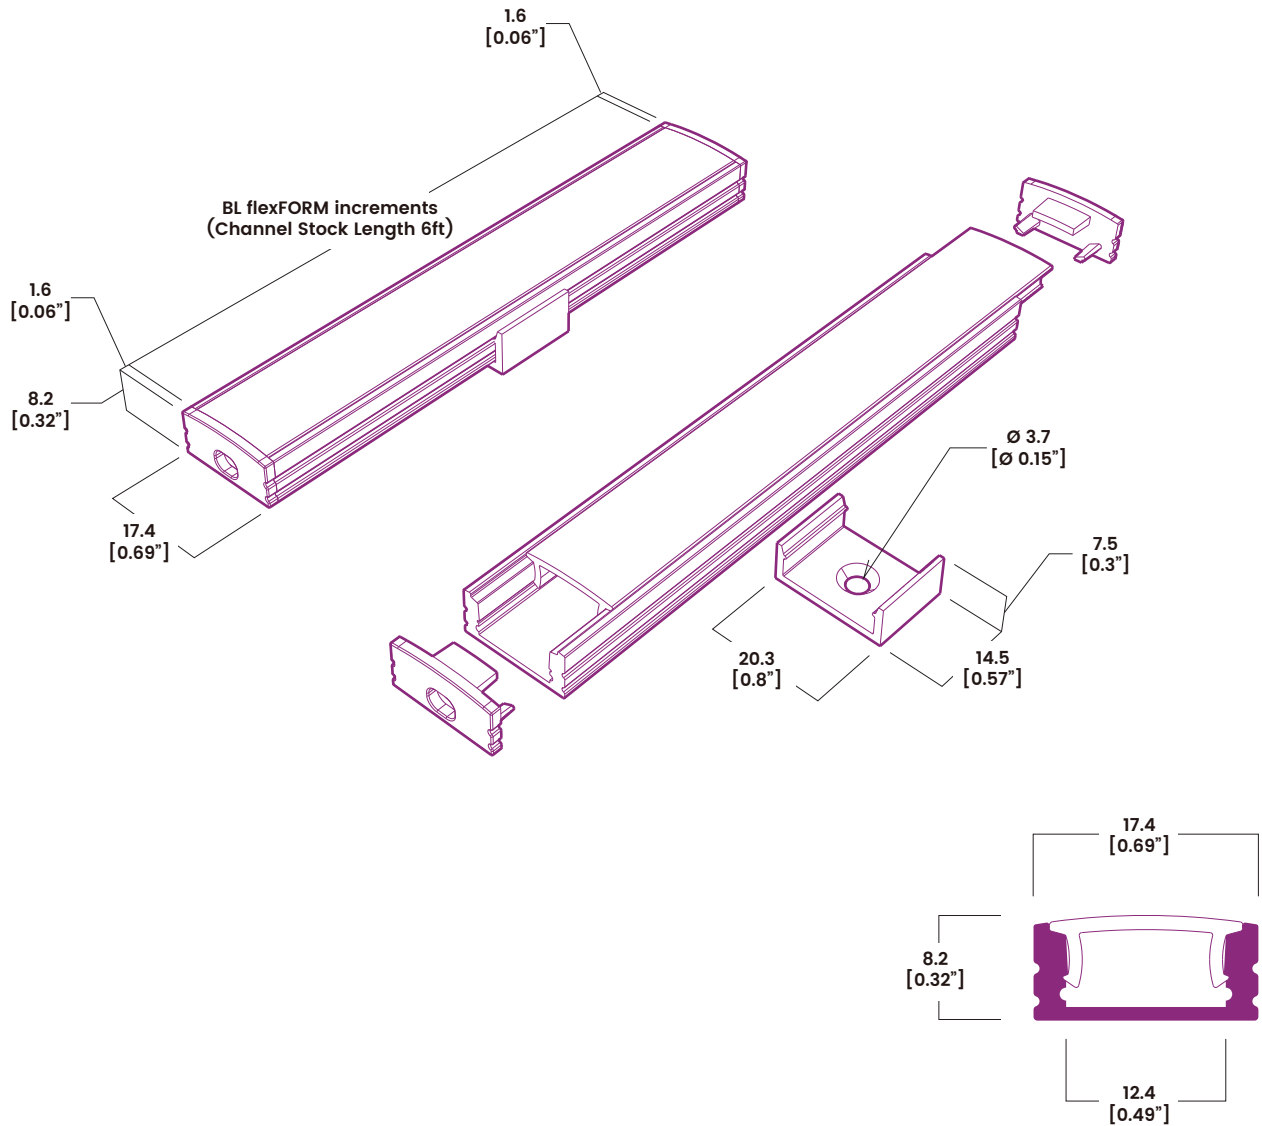

[blighting.com](http://blighting.com)

**BL fixFORM**

Indoor Surface Mount Aluminum Channel  
Designed for use with **BL flexFORM** Series

**SF Shallow 1709**

Printed

**Dimensions**

PROJECT

CLIENT