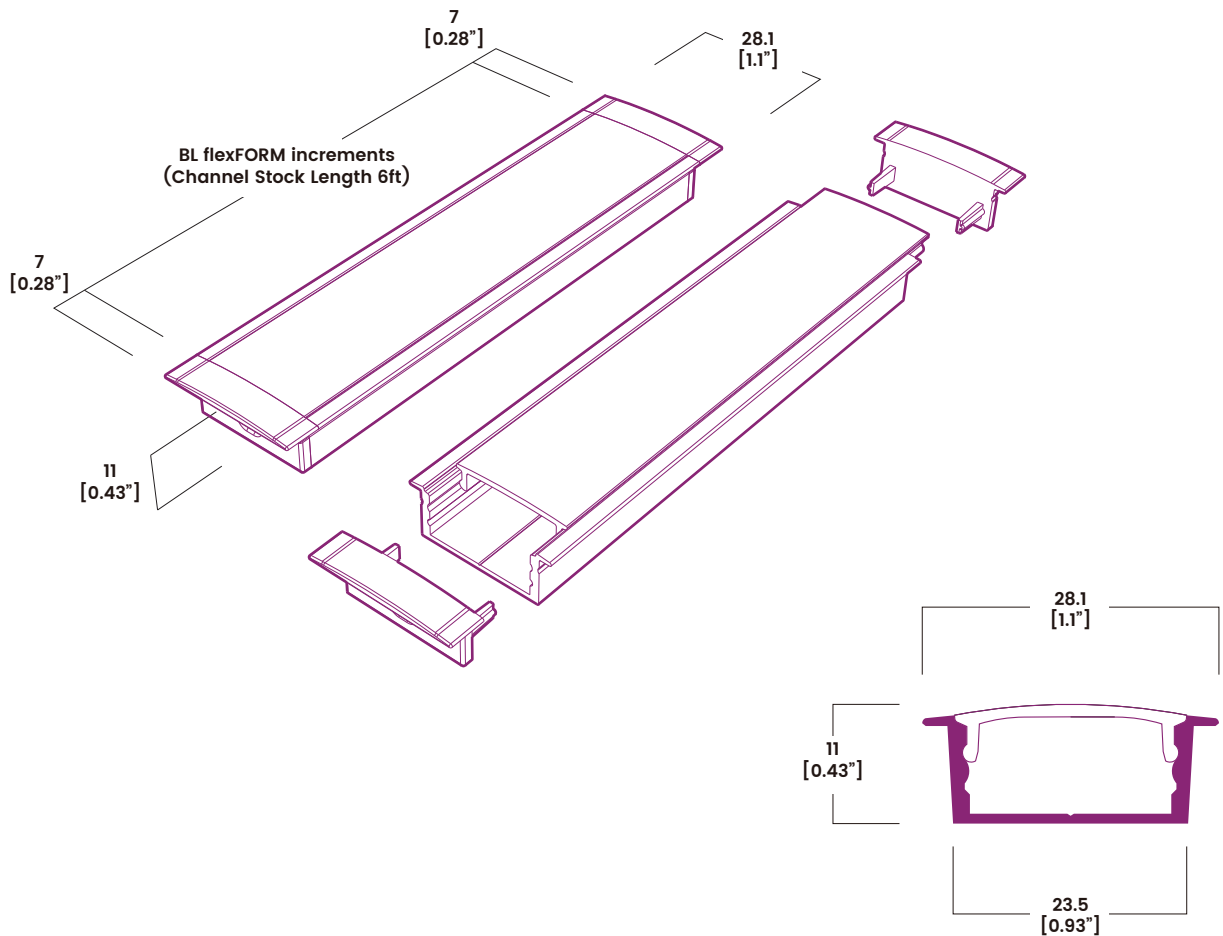

[bllighting.com](http://bllighting.com)

**BL fixFORM**

Indoor Recessed Aluminum Channel  
Designed for use with **BL flexFORM** Series

**RC Shallow 2811**

Printed

**Dimensions**

PROJECT

CLIENT