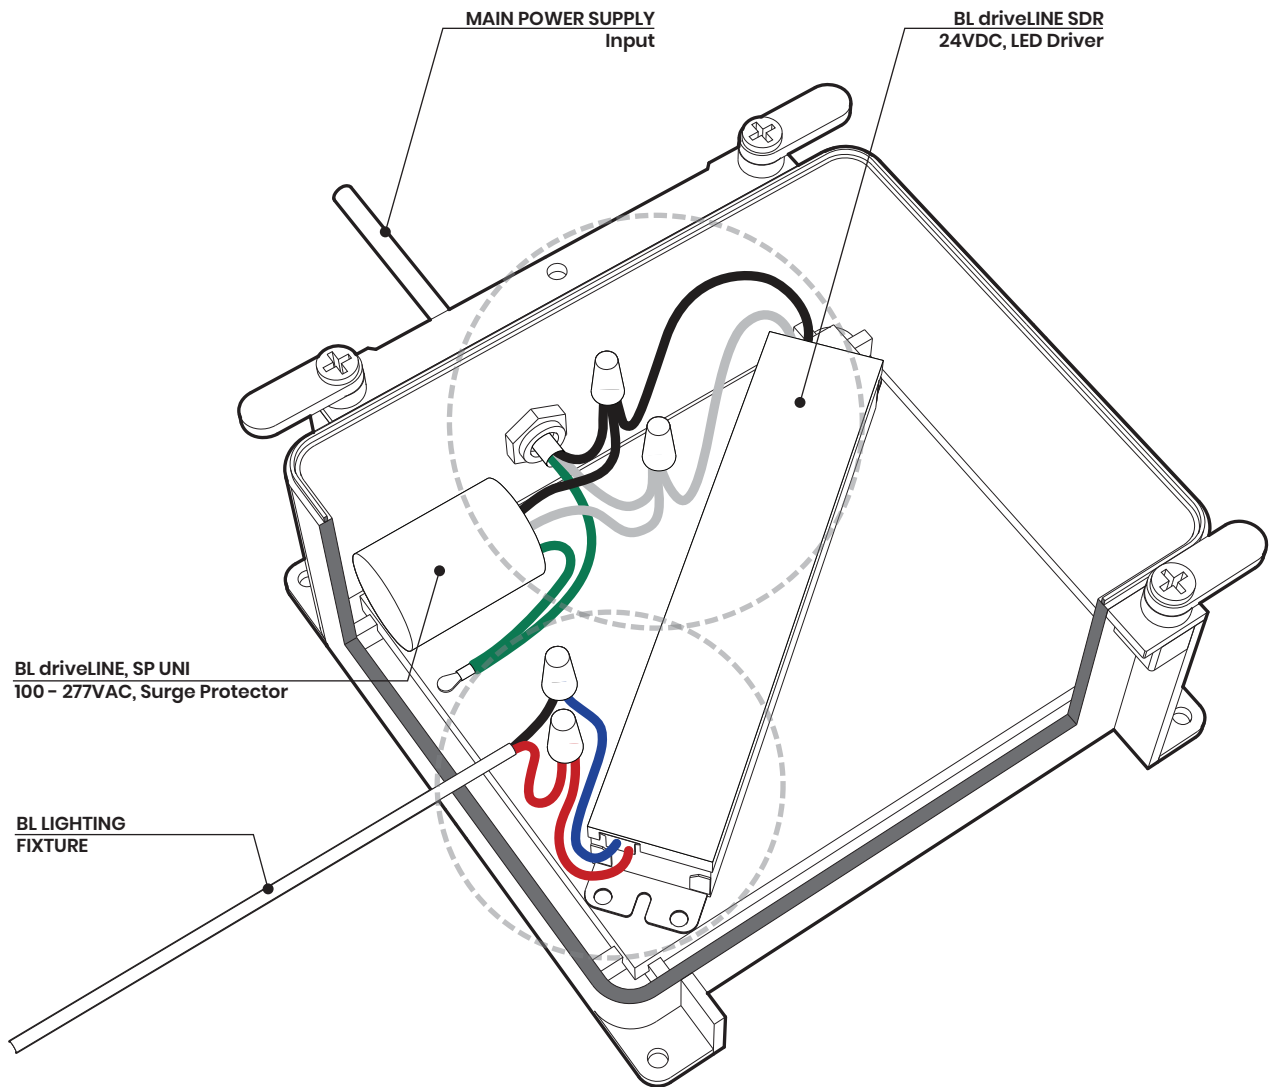

BL LIGHTING WIRING

Standard
(Non-Dimming)

Printed

PROJECT

CLIENT

TYPE

Solid State Lighting is sensitive to power fluctuations
Surge protection is highly recommended for all LED lighting products and should be on a designated circuit to protect against premature failure
Lack of surge protection may void your warranty