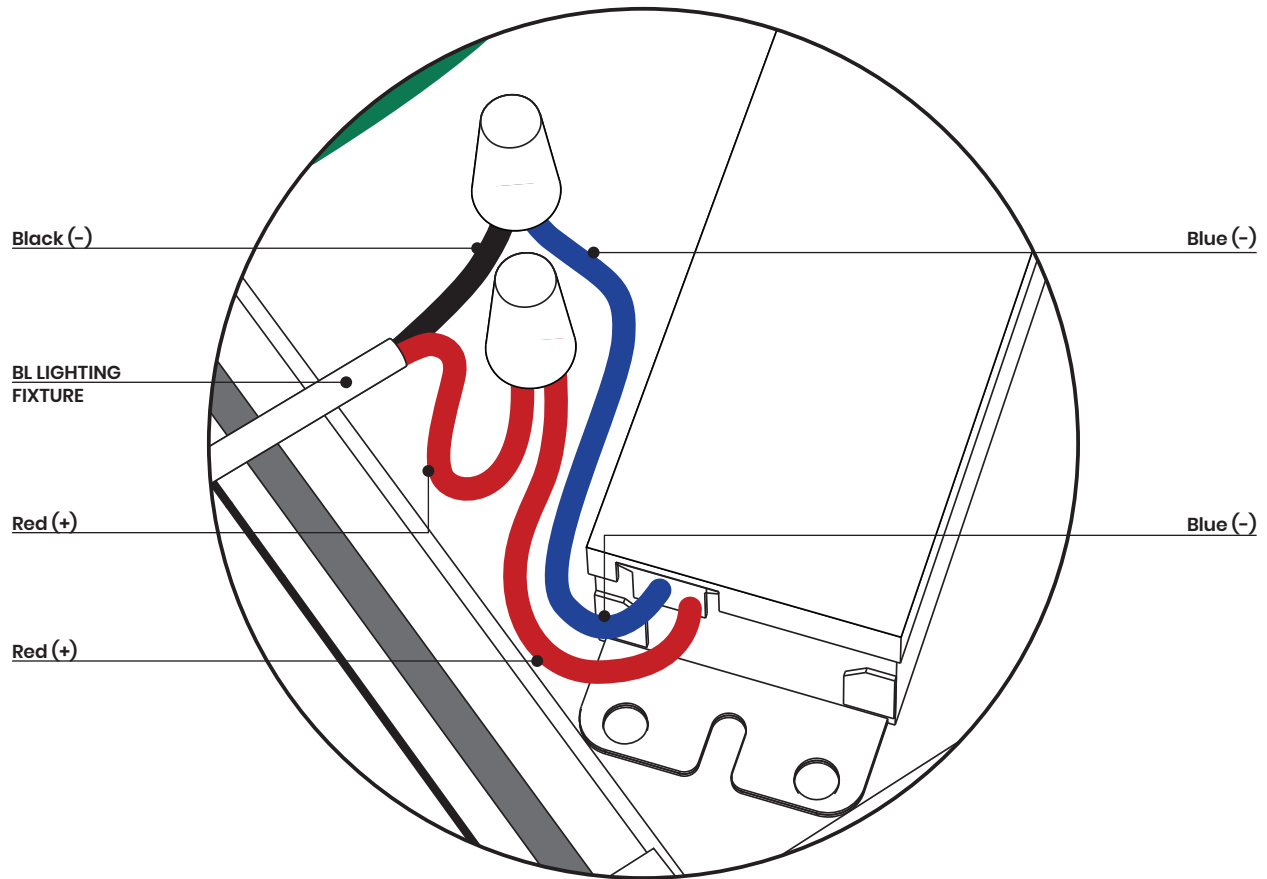

BL LIGHTING WIRING

Standard
(Non-Dimming)

Printed

PROJECT

CLIENT

TYPE

Solid State Lighting is sensitive to power fluctuations
Surge protection is highly recommended for all LED lighting products and should be on a designated circuit to protect against premature failure
Lack of surge protection may void your warranty

For more information, please download the
BL LIGHTING catalogue

BL LIGHTING. ILLUMINATE EVERYTHING

111 - 8838 Heather St. Vancouver, BC, Canada. V6P 3S8
P: 1-604-874-4405 E: info@bllighting.com
Copyright © BL INNOVATIVE LIGHTING. All Rights Reserved.

bllighting.com