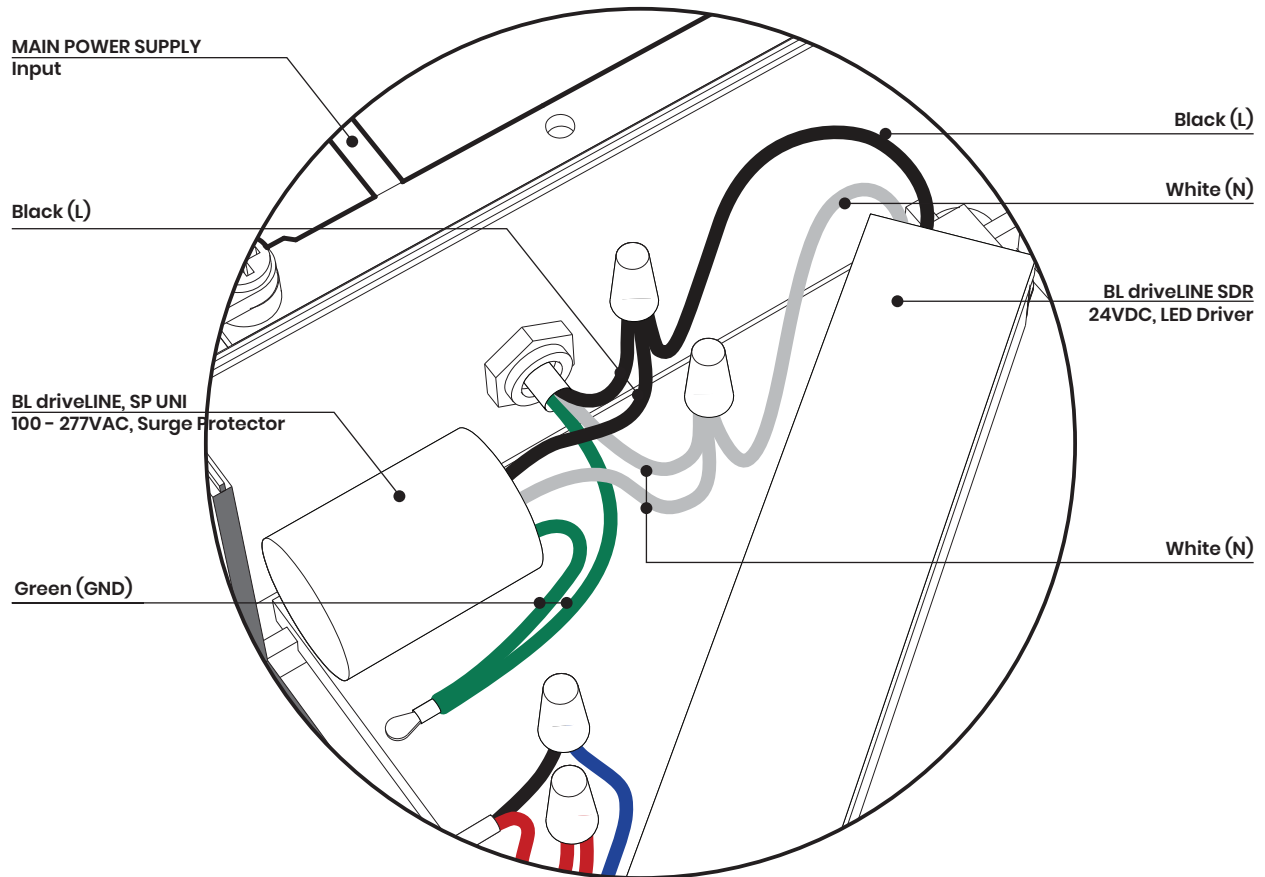

BL LIGHTING WIRING

Standard
(Non-Dimming)

Printed

PROJECT

CLIENT

TYPE

Solid State Lighting is sensitive to power fluctuations
Surge protection is highly recommended for all LED lighting products and should be on a designated circuit to protect against premature failure
Lack of surge protection may void your warranty

For more information, please download the
BL LIGHTING catalogue

BL LIGHTING. ILLUMINATE EVERYTHING

111 - 8838 Heather St. Vancouver, BC, Canada. V6P 3S8
P: 1-604-874-4405 E: info@blighting.com
Copyright © BL INNOVATIVE LIGHTING. All Rights Reserved.

blighting.com