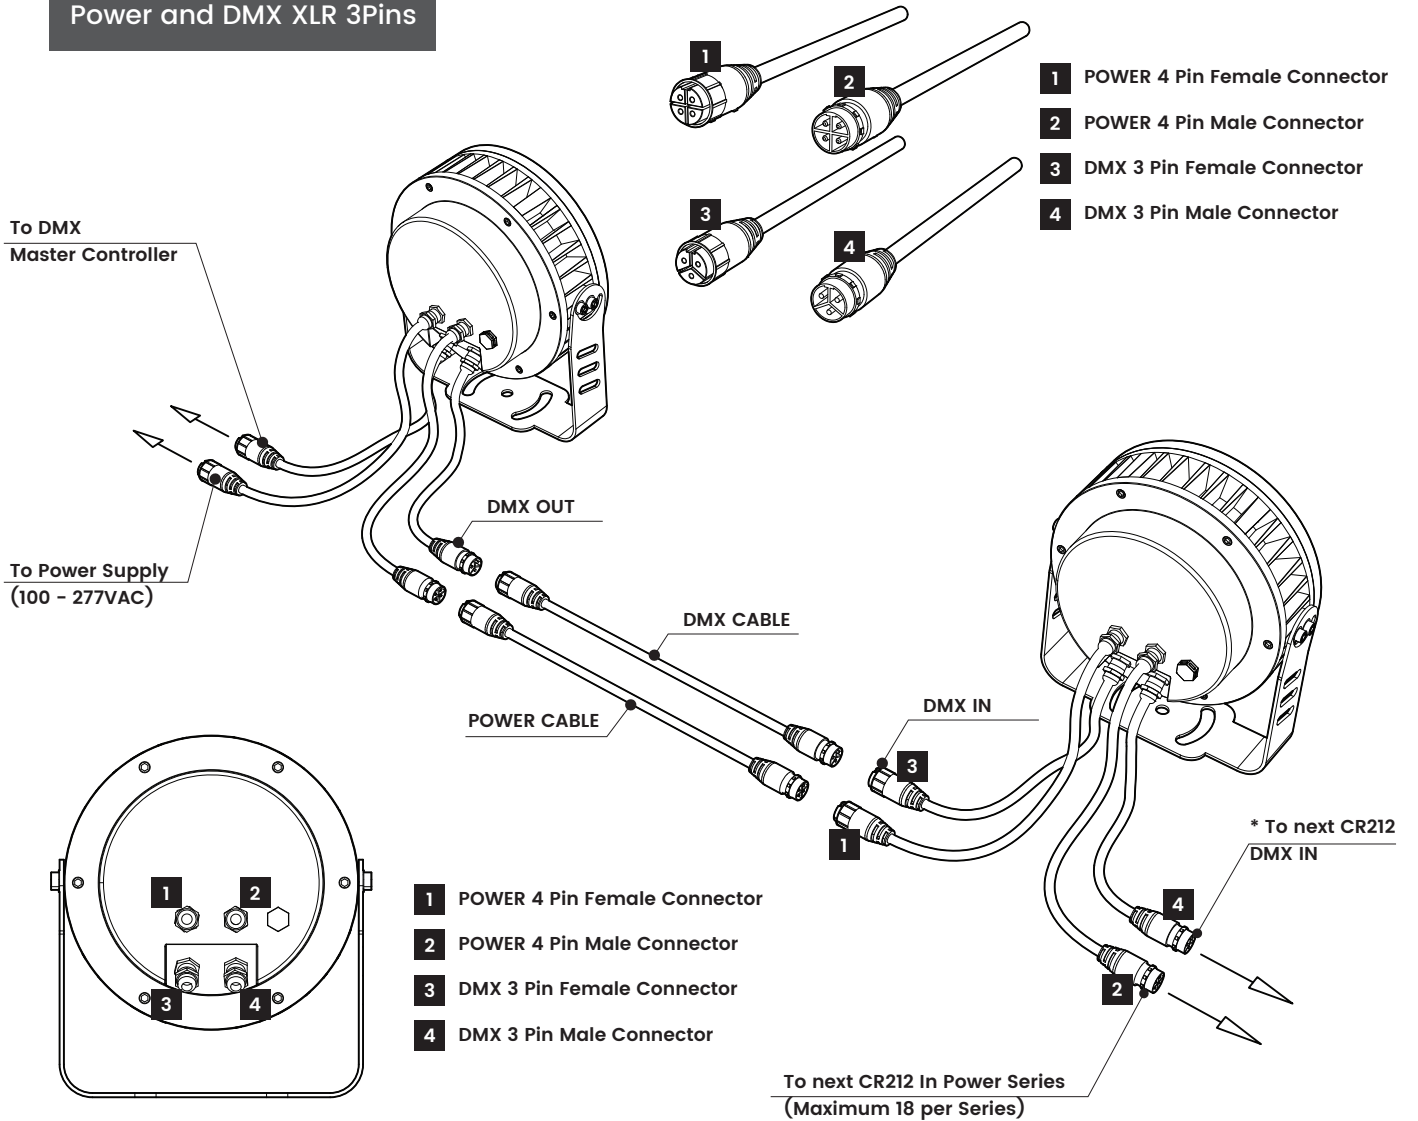

BL areaCIRCULAR

Circular DMX controlled LED Wall Washer
36W, Line Voltage

CR212

Printed

CONNECTIONS

Power and DMX XLR 3Pins

*All devices in a DMX512 system must be connected in a "daisy chain" fashion. It is not permissible to have branching or splitting runs.

PROJECT

CLIENT

TYPE

Solid State Lighting is sensitive to power fluctuations
Surge protection is highly recommended for all LED lighting products and should be on a designated circuit to protect against premature failure
Lack of surge protection may void your warranty