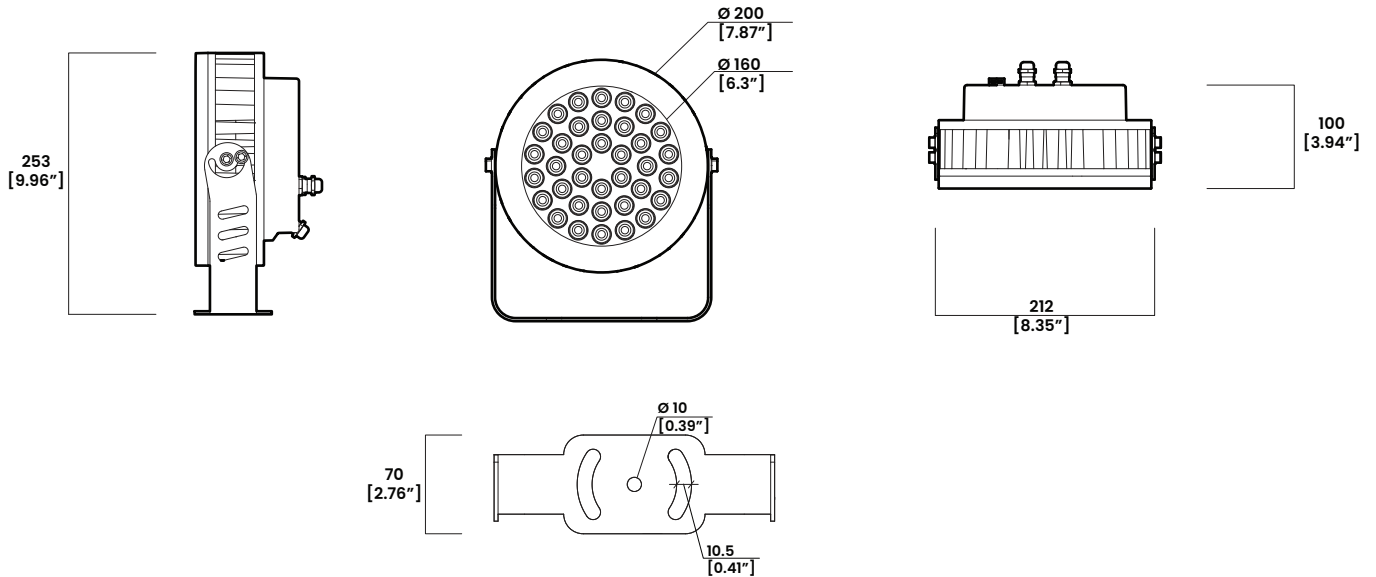

Ordering

Series

BL areaCIRCULAR CR212

CCT/Color

27 = 2700K
30 = 3000K
40 = 4000K
60 = 6000K
M2 = RGBW

Beam

15 = 15°
30 = 30°
40 = 40°
60 = 60°

Dimensions