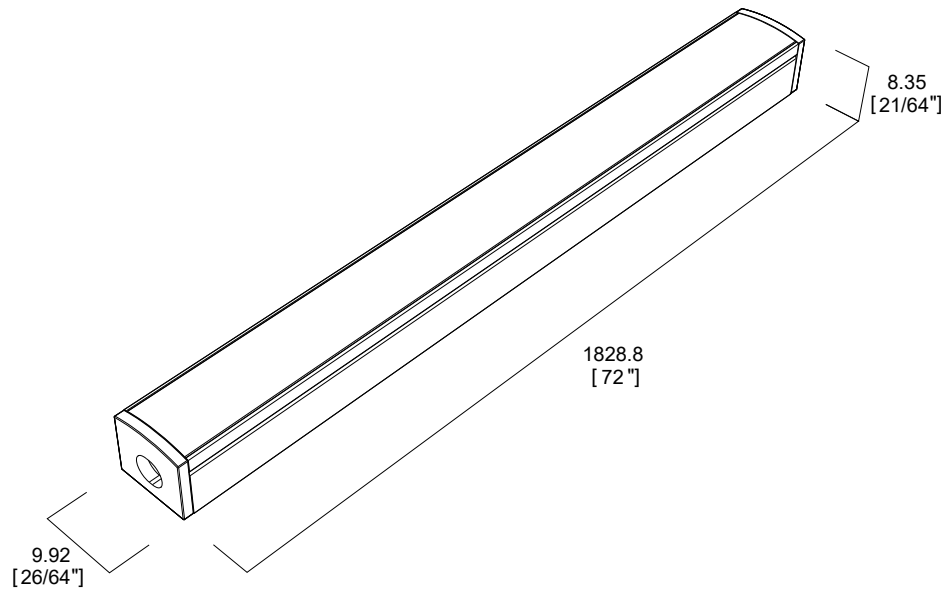

**bllighting.com**

**BL fixFORM SF Series**

Indoor Surface Mount Aluminium Extrusion  
Designed for use with **BL flexFORM NI Series**

**NS**

Printed

**Dimensions**

PROJECT

CLIENT