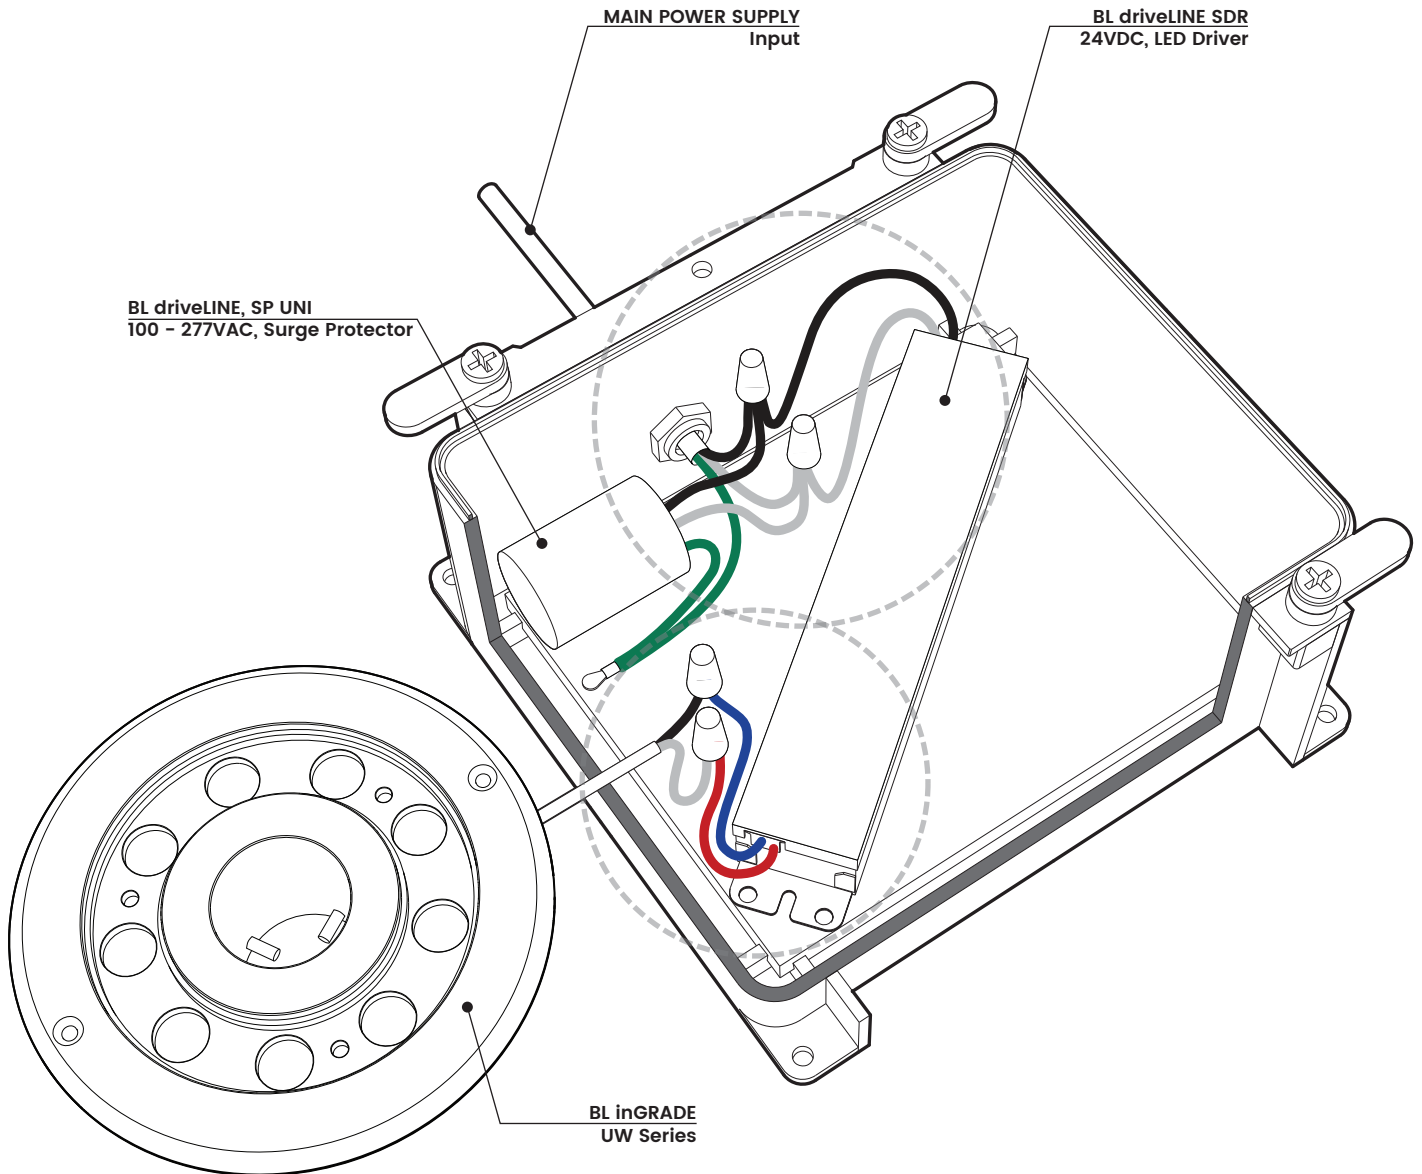

**BL inGRADE**

Circular, Underwater Recessed Luminaire  
20W, 24VDC Constant Voltage

**UW Series**

Static

Printed

**STANDARD (NON-DIM)**

PROJECT

CLIENT