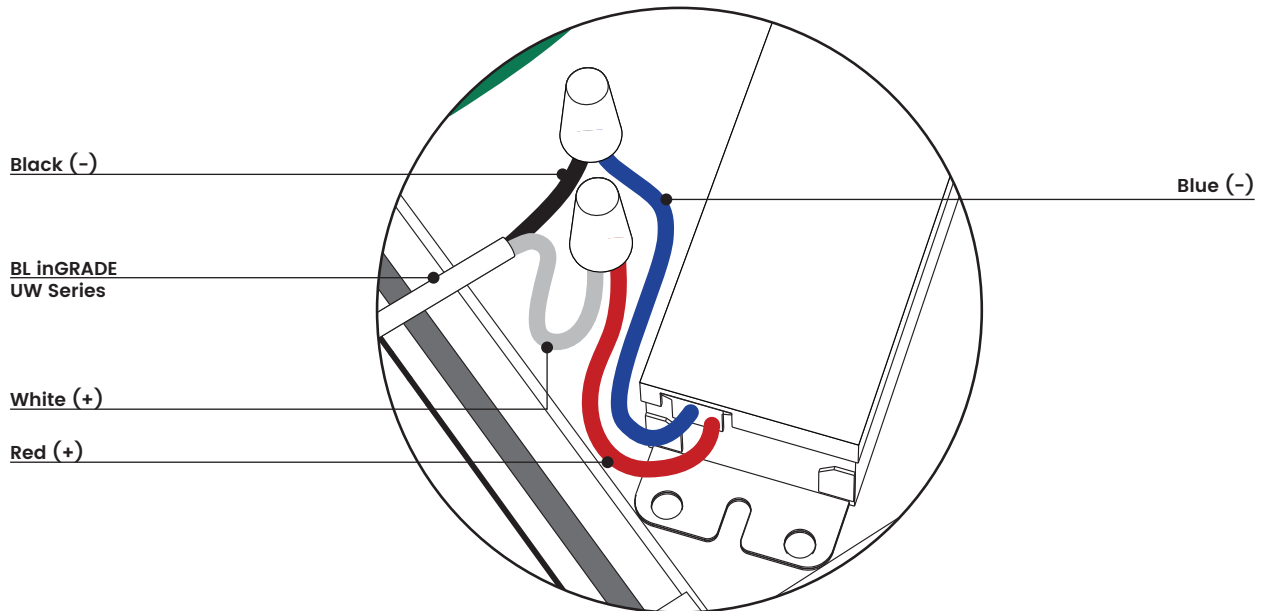

[blighting.com](http://blighting.com)

**BL inGRADE**

Circular, Underwater Recessed Luminaire  
20W, 32VDC constant voltage

**UW Series**

Static

Printed

**STANDARD (NON-DIM)**

PROJECT  CLIENT  TYPE