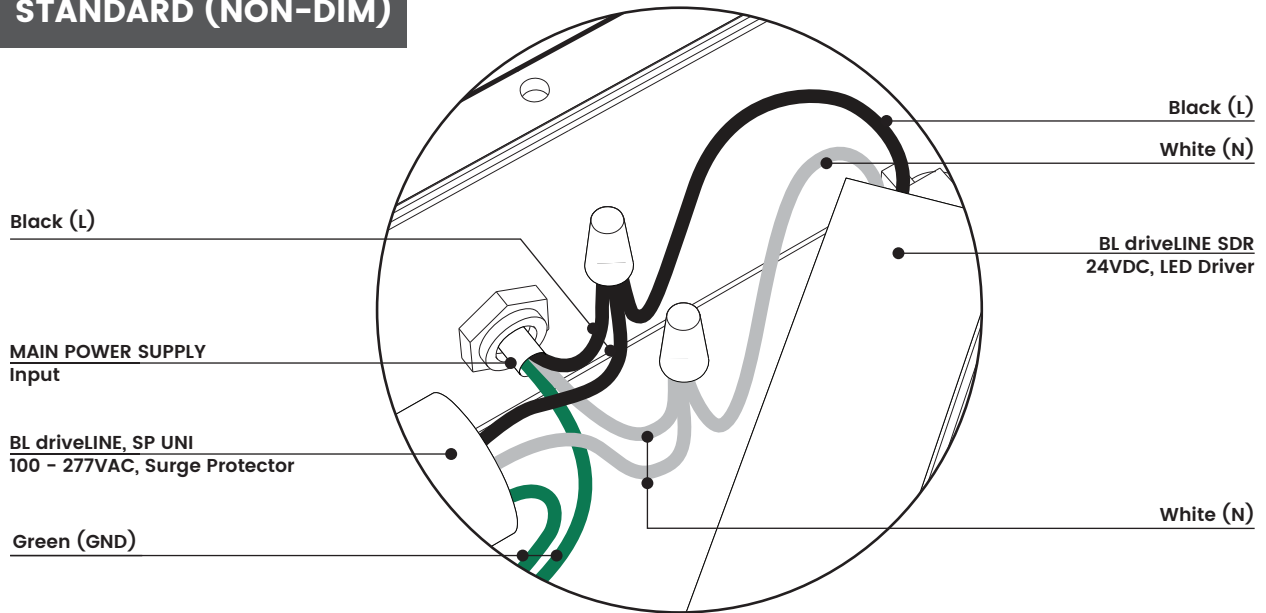

[blighting.com](http://blighting.com)

**BL inGRADE**

Circular, Underwater Recessed Luminaire  
20W, 32VDC constant voltage

**UW Series**

Static

Printed

**STANDARD (NON-DIM)**

PROJECT  CLIENT  TYPE