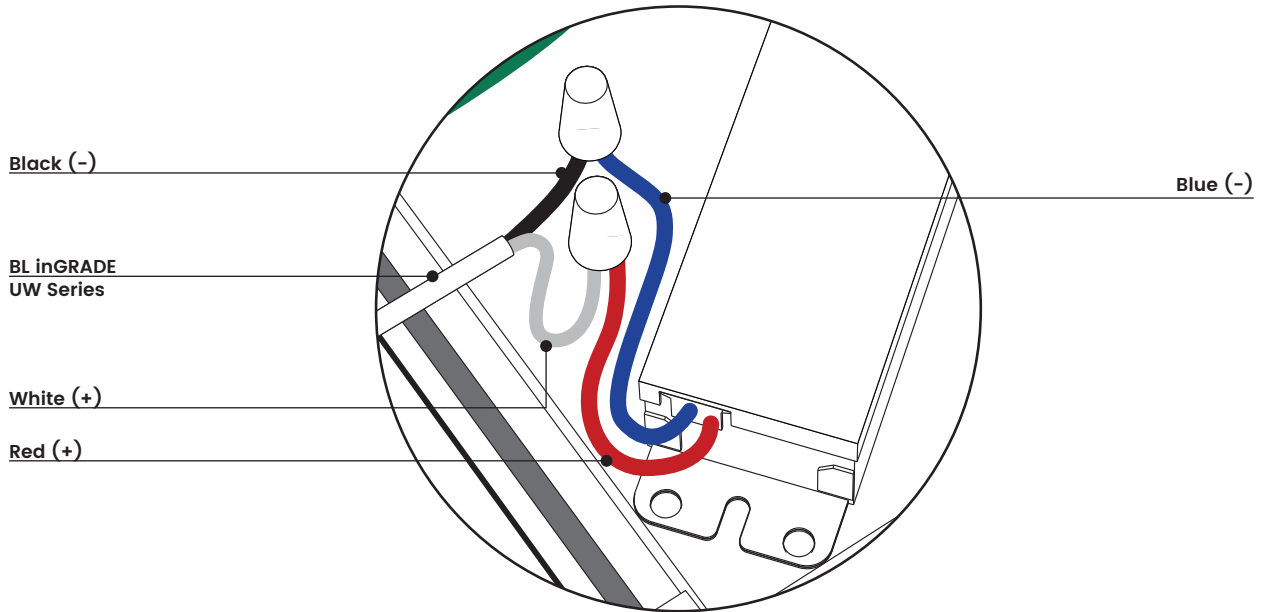

blighting.com

BL inGRADE

Circular, Underwater Recessed Luminaire
20W, 24VDC Constant Voltage

UW Series

Static

Printed

0-10V DIM

PROJECT CLIENT TYPE