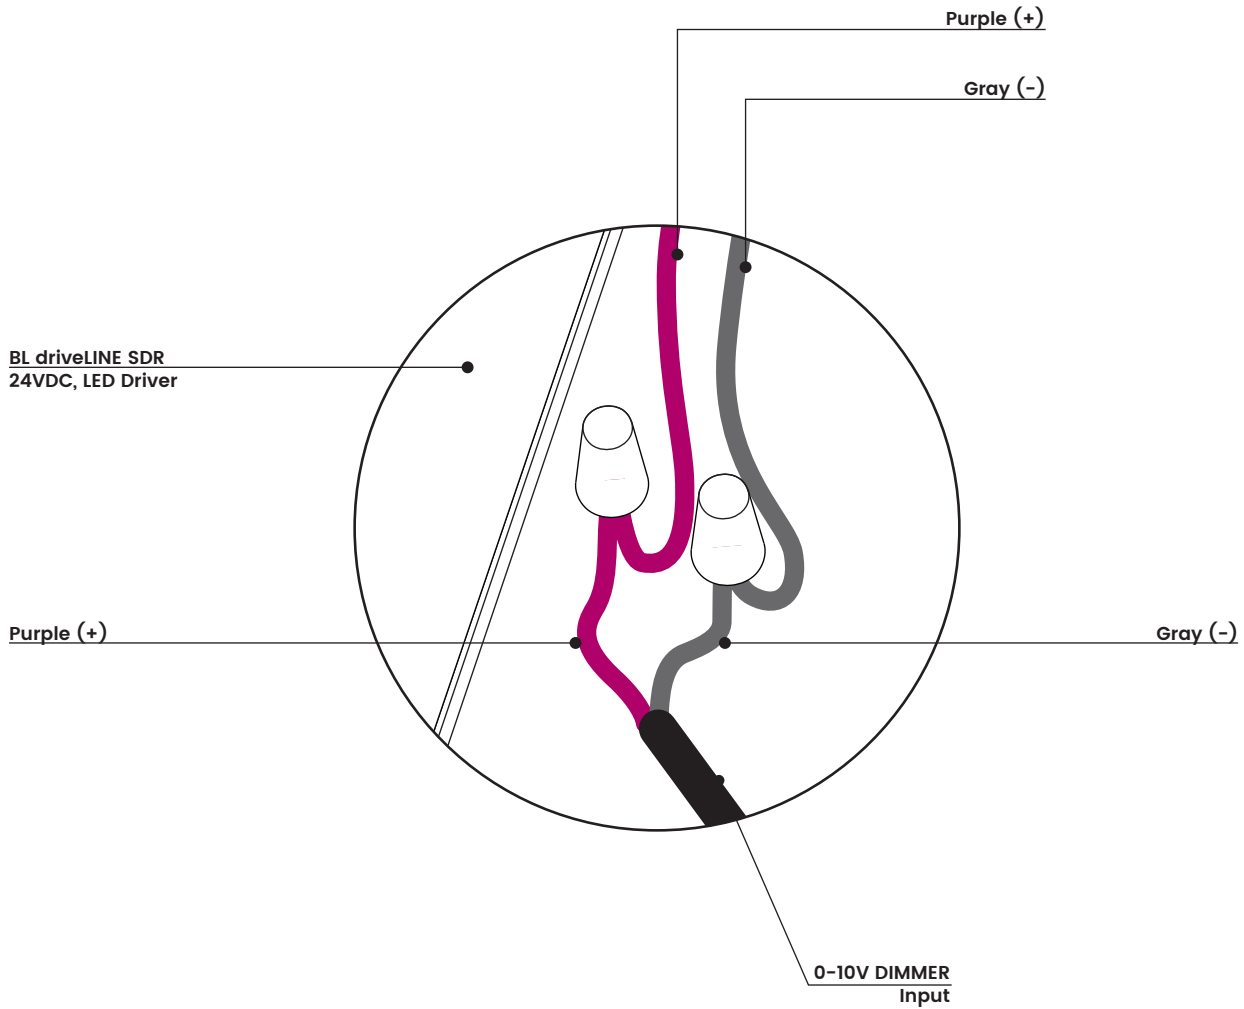

blighting.com

BL inGRADE

Circular, Underwater Recessed Luminaire
20W, 24VDC Constant Voltage

UW Series

Static

Printed

0-10V DIM

PROJECT CLIENT TYPE