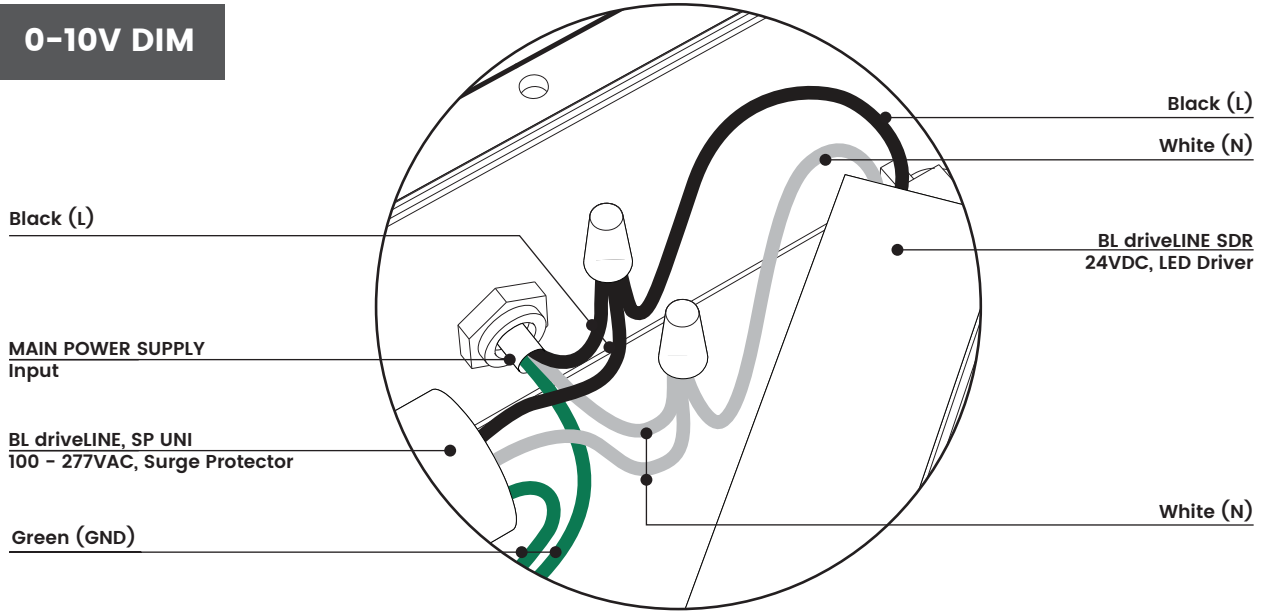

BL inGRADE

Circular, Underwater Recessed Luminaire
20W, 24VDC Constant Voltage

UW Series

Static

Printed

0-10V DIM

PROJECT CLIENT TYPE

Solid State Lighting is sensitive to power fluctuations
Surge protection is highly recommended for all LED lighting products and should be on a designated circuit to protect against premature failure
Lack of surge protection may void your warranty

For more information, please download the
BL LIGHTING catalogue

BL LIGHTING. ILLUMINATE EVERYTHING

111 - 8838 Heather St. Vancouver, BC, Canada. V6P 3S8
P: 1-604-874-4405 E: info@blighting.com
Copyright © BL INNOVATIVE LIGHTING. All Rights Reserved.

blighting.com