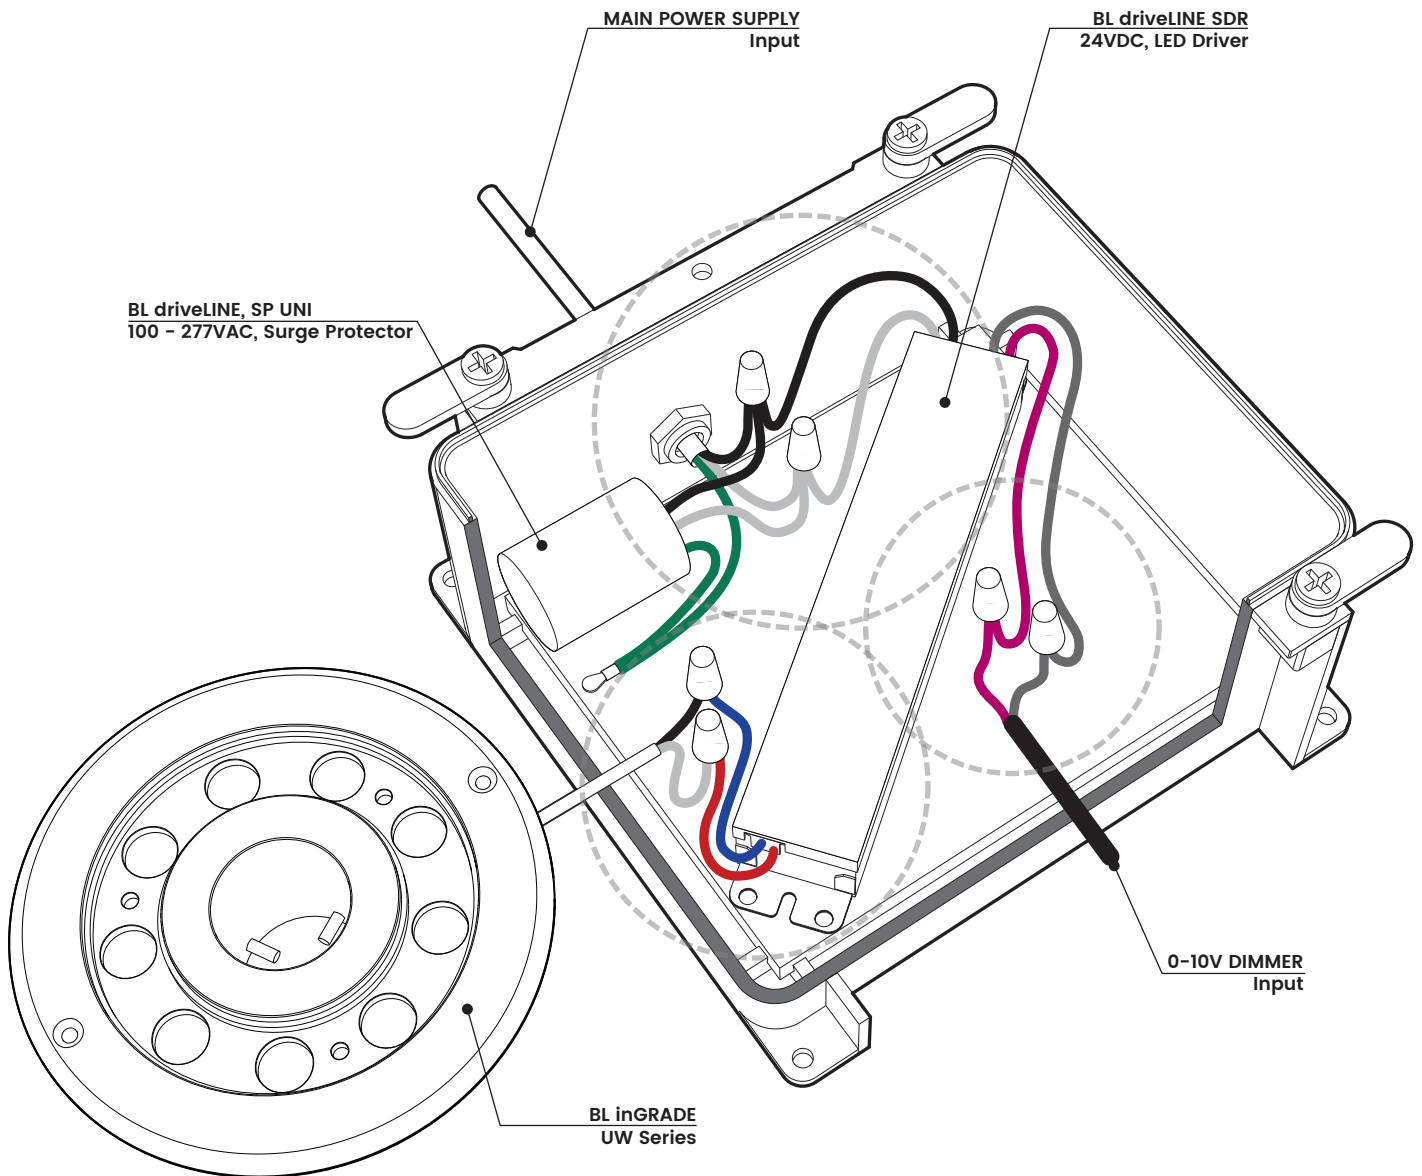

BL inGRADE

Circular, Underwater Recessed Luminaire
20W, 24VDC Constant Voltage

UW Series

Static

Printed

0-10V DIM

PROJECT	CLIENT	TYPE
---------	--------	------

Solid State Lighting is sensitive to power fluctuations
Surge protection is highly recommended for all LED lighting products and should be on a designated circuit to protect against premature failure
Lack of surge protection may void your warranty