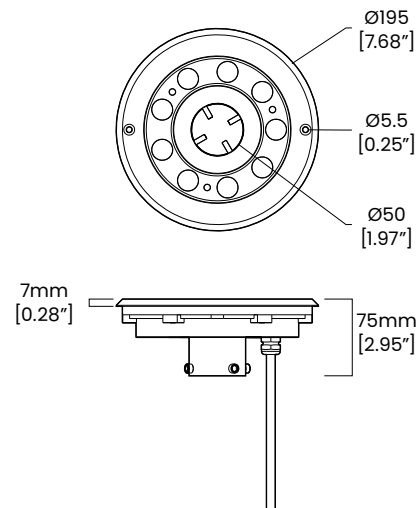

Dimensions

BL LIGHTING ILLUMINATE EVERYTHING

111 - 8838 Heather St. Vancouver, BC, Canada. V6P 3S8
P: 1-804-874-4405 E: info@bllighting.com
Copyright © BL INNOVATIVE LIGHTING. All Rights Reserved.

Solid State Lighting is sensitive to power fluctuations. Surge protection is highly recommended for all LED lighting products and should be on a dedicated circuit to protect against premature failure. Lack of surge protection may void your warranty.

Designed & Assembled in North America.

Specifications subject to change without notice. Please refer to our website at bllighting.com for current technical data.

For more information, please download the BL LIGHTING catalog

bllighting.com