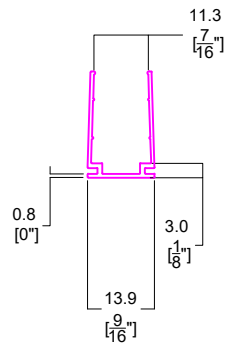

BL LIGHTING
SINCE 1986

BL neonVIEW

Diffused, Flexible, Linear LED Lighting
24VDC, Constant Voltage

Mounting

Clip

Track