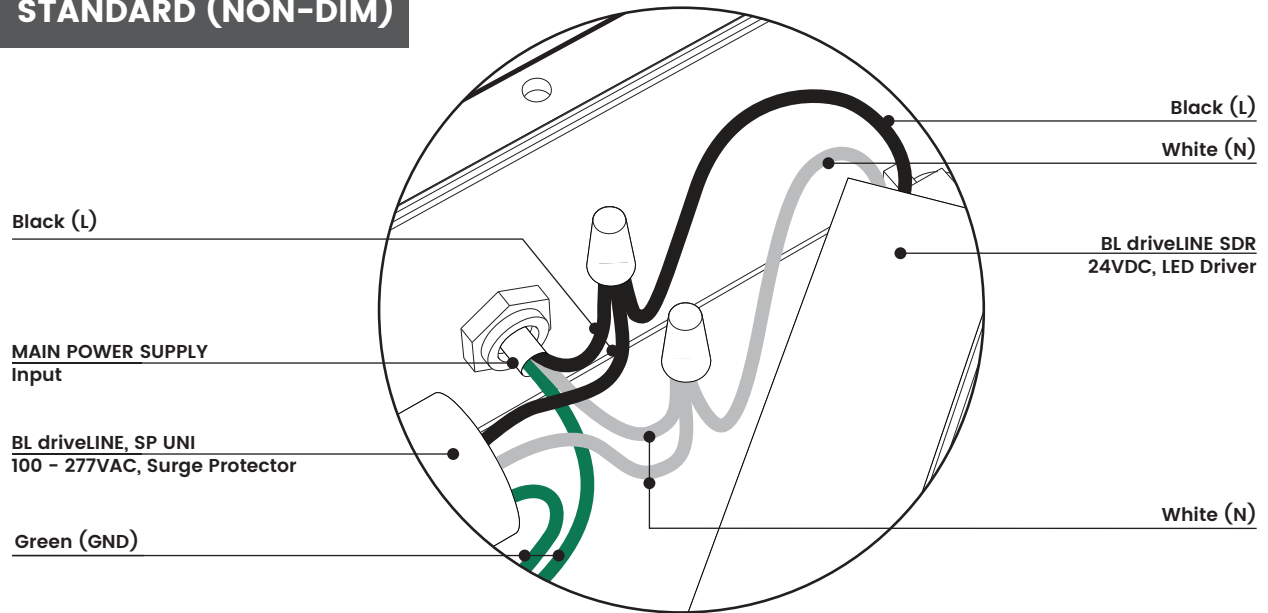

blighting.com

BL flexFORM

Flexible, Linear LED Strip Lighting
Monochromatic, 24VDC, Constant Voltage

D1 Series

Printed

STANDARD (NON-DIM)

PROJECT CLIENT TYPE

Solid State Lighting is sensitive to power fluctuations
Surge protection is highly recommended for all LED lighting products and should be on a designated circuit to protect against premature failure
Lack of surge protection may void your warranty