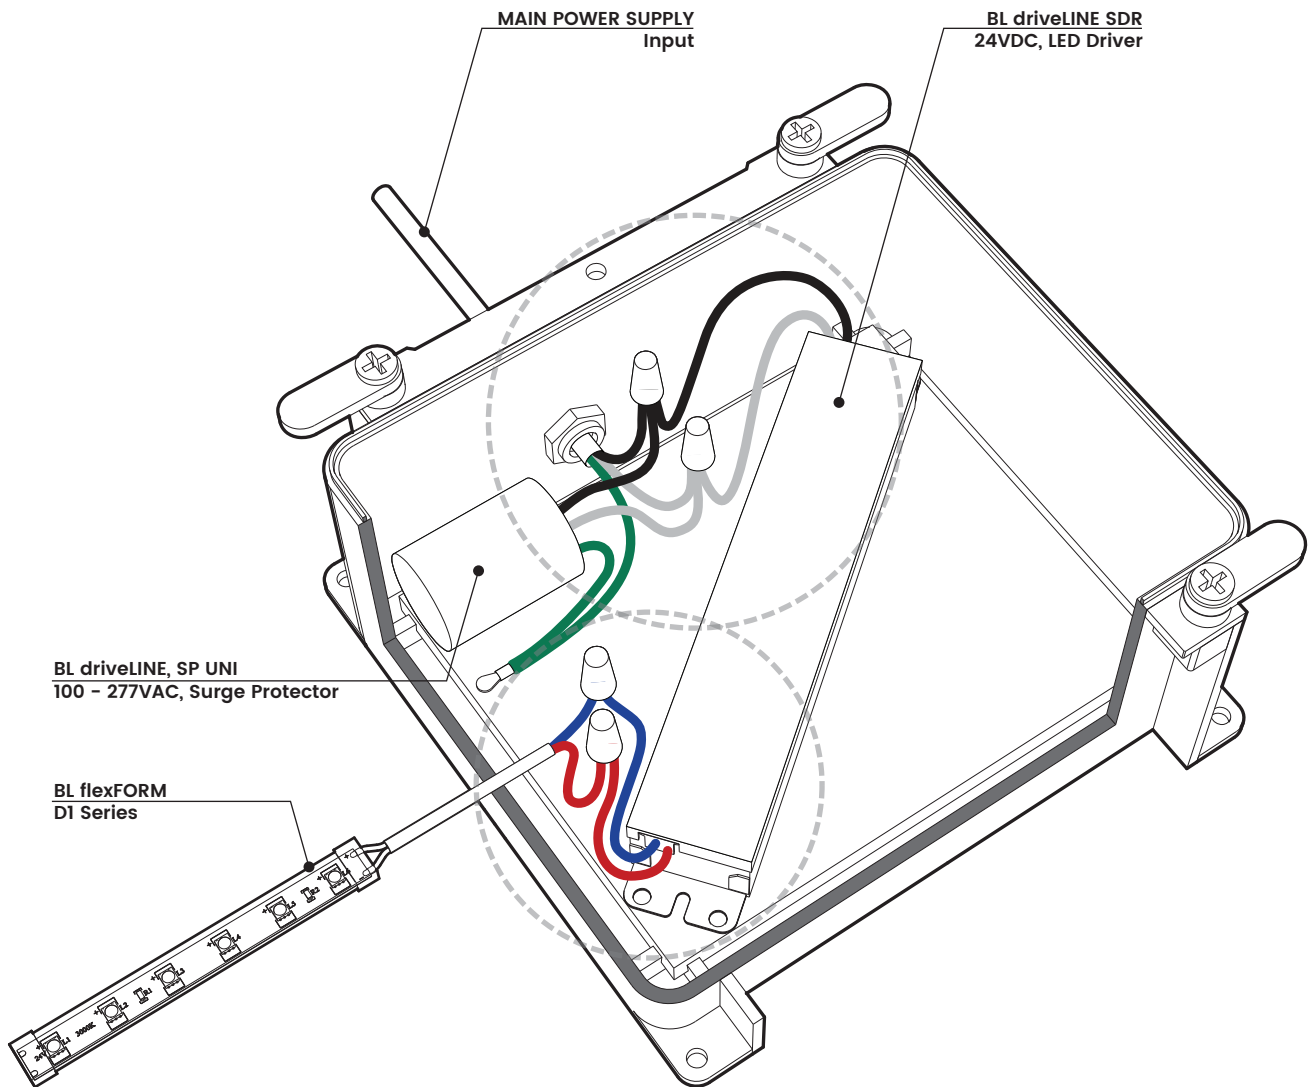

BL flexFORM

Flexible, Linear LED Strip Lighting
Monochromatic, 24VDC, Constant Voltage

D1 Series

Printed

STANDARD (NON-DIM)

PROJECT

CLIENT

TYPE

Solid State Lighting is sensitive to power fluctuations
Surge protection is highly recommended for all LED lighting products and should be on a designated circuit to protect against premature failure
Lack of surge protection may void your warranty

blighting.com

BL flexFORM

Flexible, Linear LED Strip Lighting
Monochromatic, 24VDC, Constant Voltage

D1 Series

Printed

STANDARD (NON-DIM)

PROJECT CLIENT TYPE

Solid State Lighting is sensitive to power fluctuations
Surge protection is highly recommended for all LED lighting products and should be on a designated circuit to protect against premature failure
Lack of surge protection may void your warranty