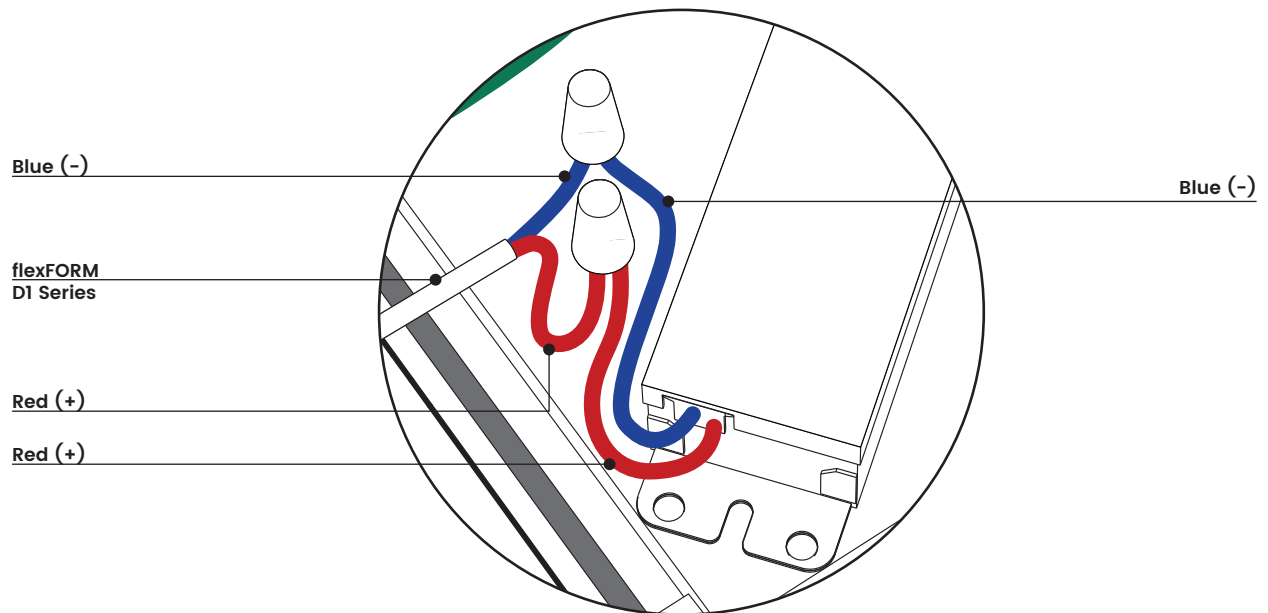

blighting.com

BL flexFORM

Flexible, Linear LED Strip Lighting
Monochromatic, 24VDC, Constant Voltage

D1 Series

Printed

STANDARD (NON-DIM)

PROJECT CLIENT TYPE

Solid State Lighting is sensitive to power fluctuations
Surge protection is highly recommended for all LED lighting products and should be on a designated circuit to protect against premature failure
Lack of surge protection may void your warranty