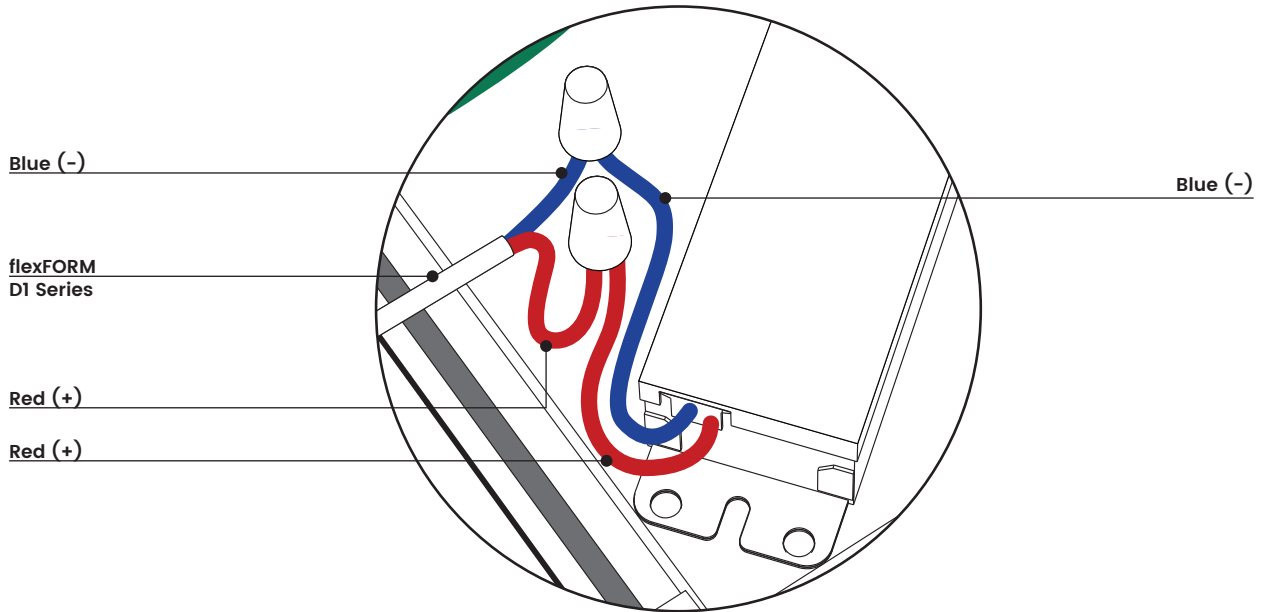

[blighting.com](http://blighting.com)

**BL flexFORM**

Flexible, Linear LED Strip Lighting  
Monochromatic, 24VDC, Constant Voltage

**D1 Series**

Printed

**0-10V DIM**

PROJECT  CLIENT  TYPE

Solid State Lighting is sensitive to power fluctuations  
Surge protection is highly recommended for all LED lighting products and should be on a designated circuit to protect against premature failure  
Lack of surge protection may void your warranty