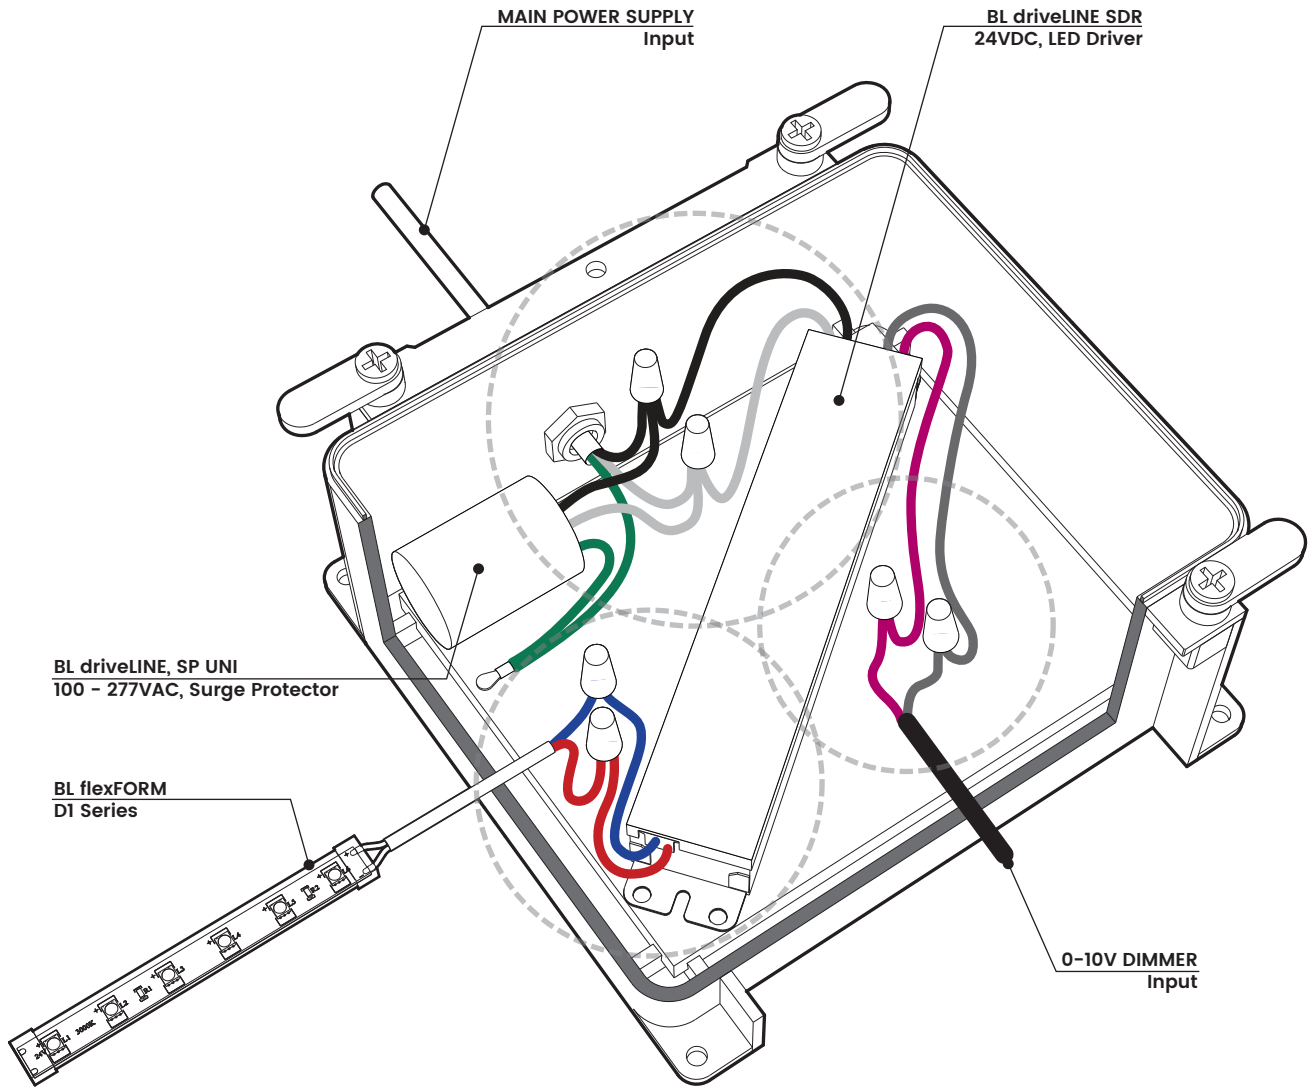

**BL flexFORM**

Flexible, Linear LED Strip Lighting  
Monochromatic, 24VDC, Constant Voltage

**D1 Series**

Printed

**0-10V DIM**

PROJECT

CLIENT

TYPE

Solid State Lighting is sensitive to power fluctuations  
Surge protection is highly recommended for all LED lighting products and should be on a designated circuit to protect against premature failure  
Lack of surge protection may void your warranty