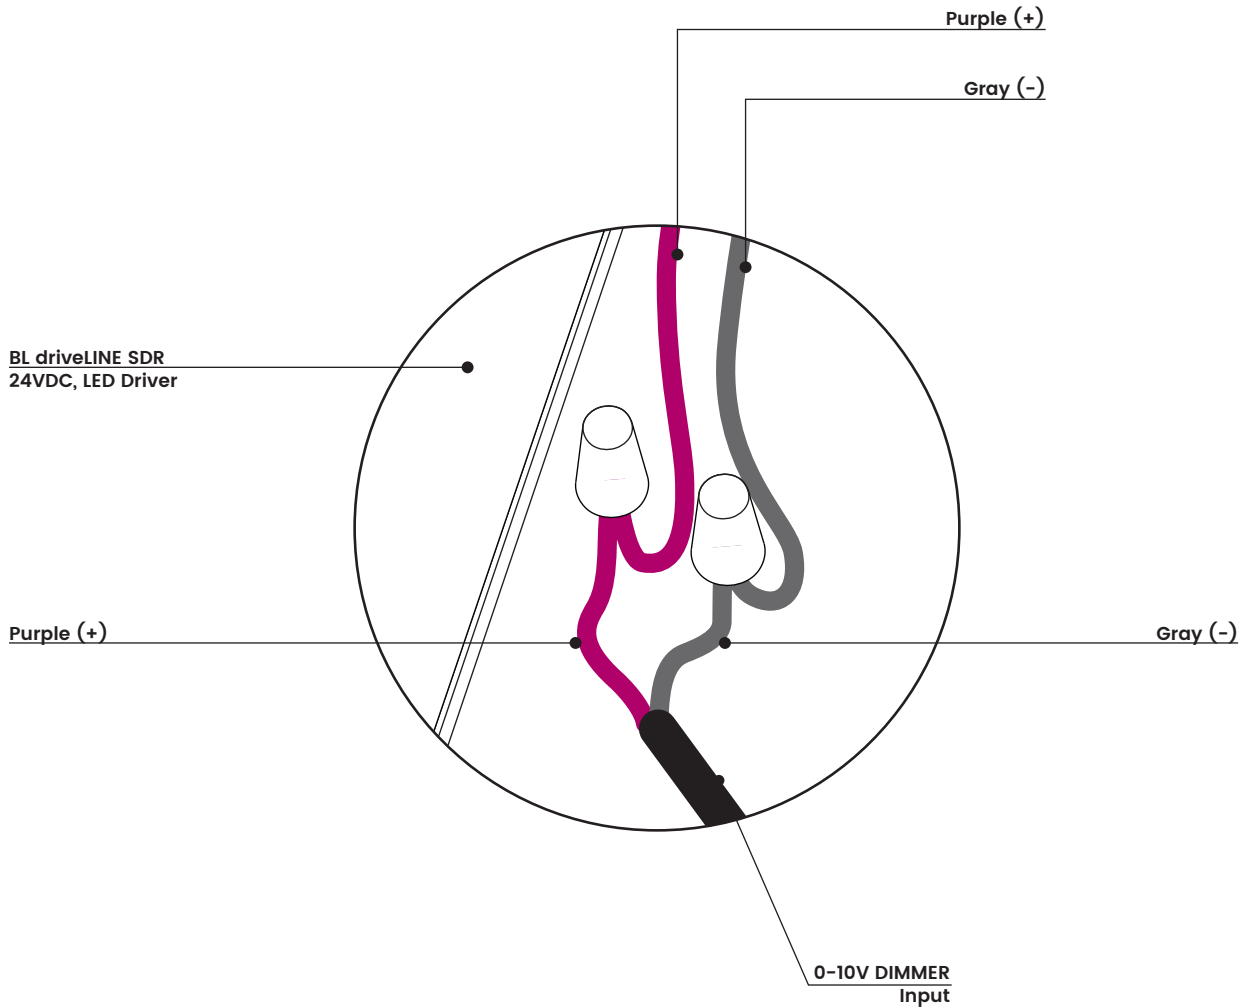

[blighting.com](http://blighting.com)

**BL flexFORM**

Flexible, Linear LED Strip Lighting  
Monochromatic, 24VDC, Constant Voltage

**D1 Series**

Printed

**0-10V DIM**

PROJECT

CLIENT