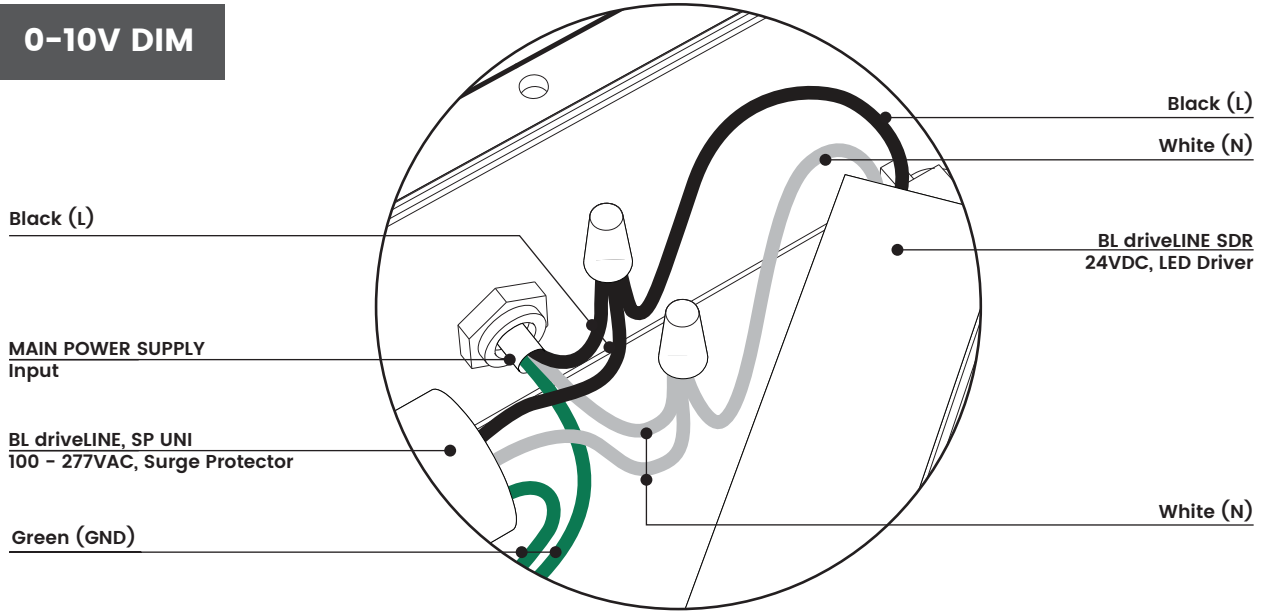

[blighting.com](http://blighting.com)

**BL flexFORM**

Flexible, Linear LED Strip Lighting  
Monochromatic, 24VDC, Constant Voltage

**D1 Series**

Printed

**0-10V DIM**

PROJECT  CLIENT  TYPE

Solid State Lighting is sensitive to power fluctuations  
Surge protection is highly recommended for all LED lighting products and should be on a designated circuit to protect against premature failure  
Lack of surge protection may void your warranty