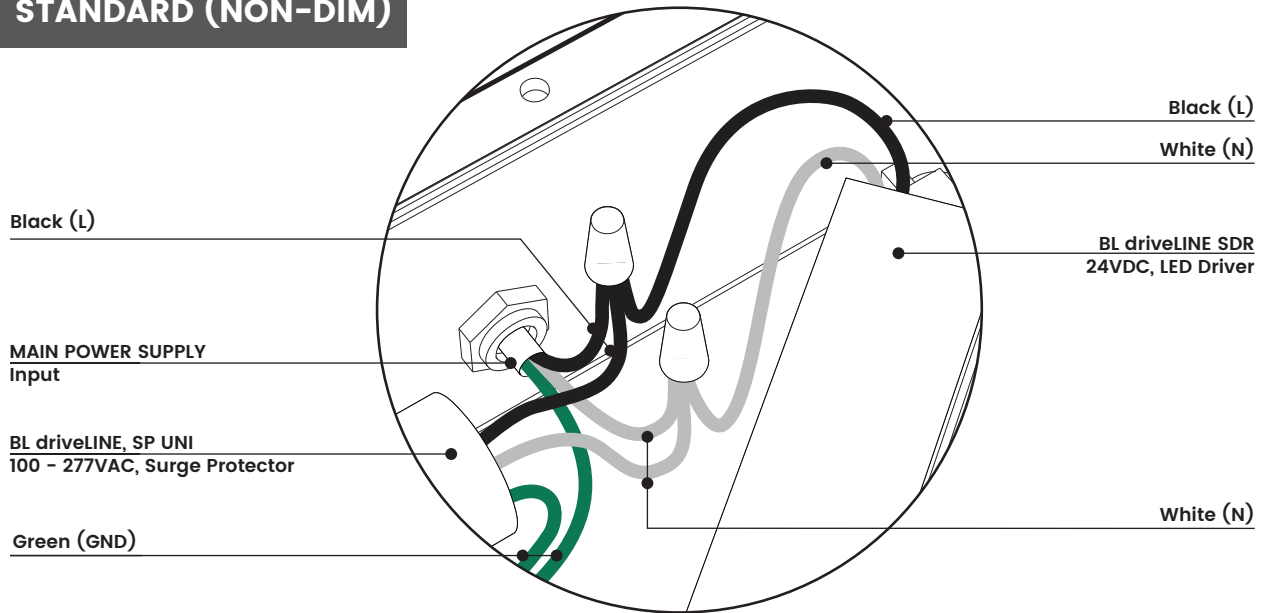

blighting.com

BL flexFORM

Flexible, Linear LED Strip Lighting
Monochromatic, 24VDC, Constant Voltage

D2 Series

Printed

STANDARD (NON-DIM)

PROJECT CLIENT TYPE

Solid State Lighting is sensitive to power fluctuations
Surge protection is highly recommended for all LED lighting products and should be on a designated circuit to protect against premature failure
Lack of surge protection may void your warranty