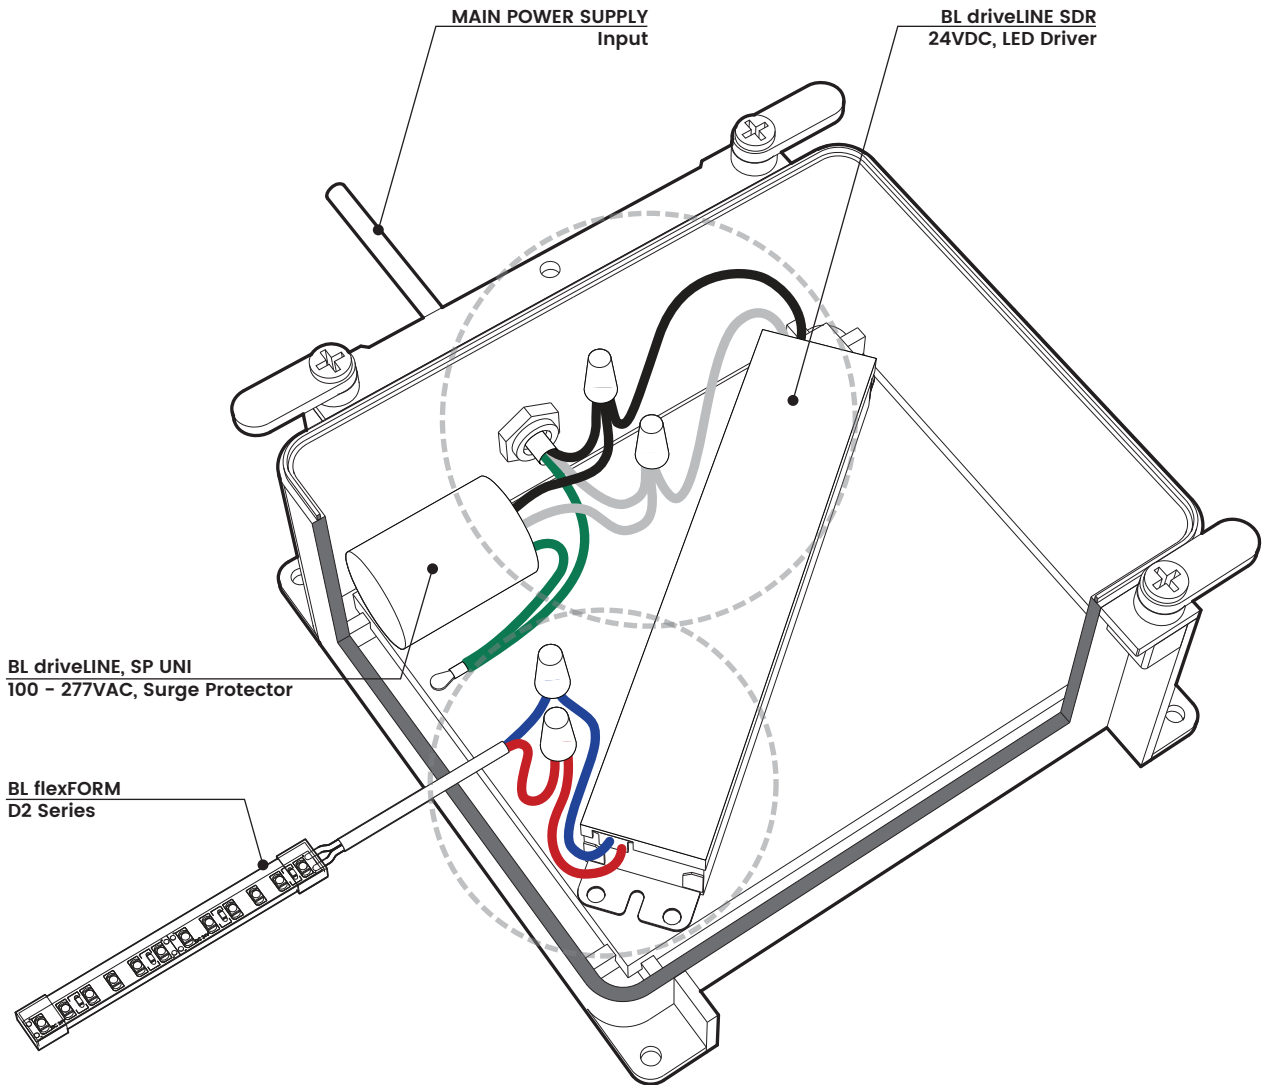

BL flexFORM

Flexible, Linear LED Strip Lighting
Monochromatic, 24VDC, Constant Voltage

D2 Series

Printed

STANDARD (NON-DIM)

PROJECT

CLIENT

TYPE

Solid State Lighting is sensitive to power fluctuations
Surge protection is highly recommended for all LED lighting products and should be on a designated circuit to protect against premature failure
Lack of surge protection may void your warranty

blighting.com

BL flexFORM

Flexible, Linear LED Strip Lighting
Monochromatic, 24VDC, Constant Voltage

D2 Series

Printed

STANDARD (NON-DIM)

PROJECT CLIENT TYPE

Solid State Lighting is sensitive to power fluctuations
Surge protection is highly recommended for all LED lighting products and should be on a designated circuit to protect against premature failure
Lack of surge protection may void your warranty