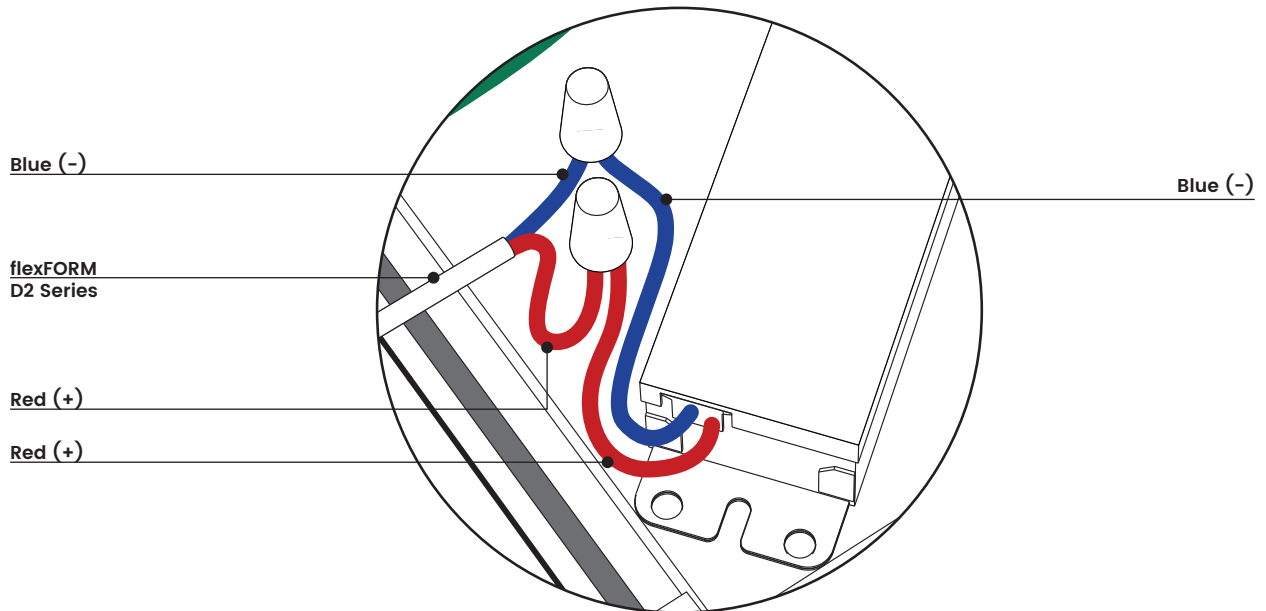

blighting.com

BL flexFORM

Flexible, Linear LED Strip Lighting
Monochromatic, 24VDC, Constant Voltage

D2 Series

Printed

STANDARD (NON-DIM)

PROJECT CLIENT TYPE

Solid State Lighting is sensitive to power fluctuations
Surge protection is highly recommended for all LED lighting products and should be on a designated circuit to protect against premature failure
Lack of surge protection may void your warranty