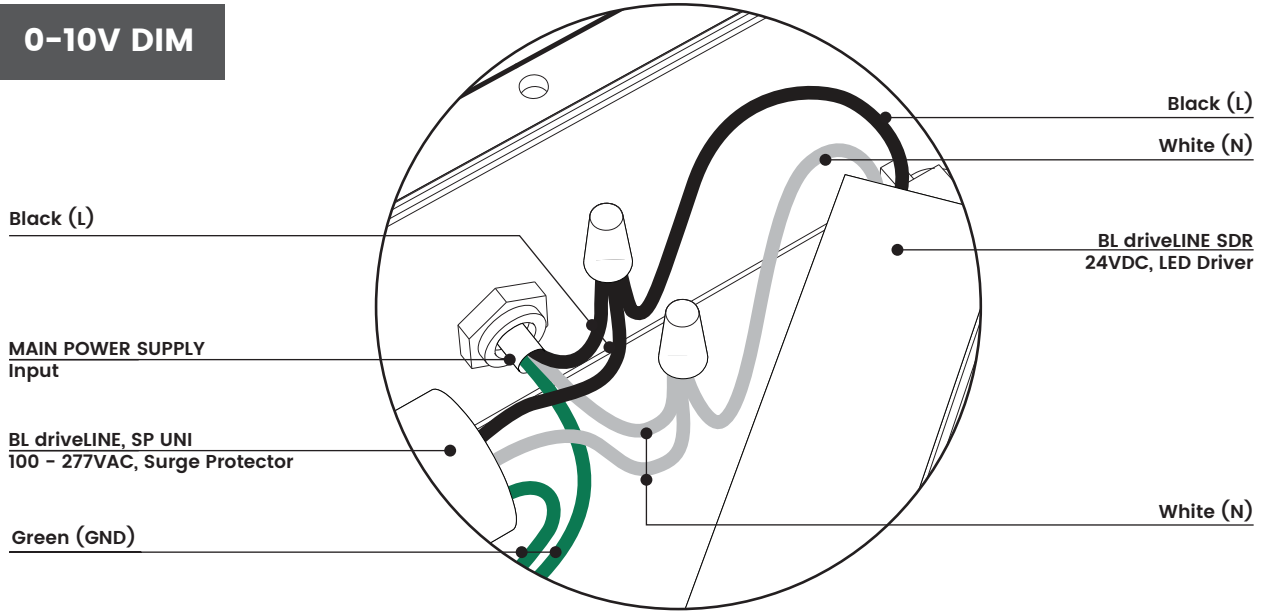

blighting.com

BL flexFORM

Flexible, Linear LED Strip Lighting
Monochromatic, 24VDC, Constant Voltage

D2 Series

Printed

0-10V DIM

PROJECT CLIENT TYPE

Solid State Lighting is sensitive to power fluctuations
Surge protection is highly recommended for all LED lighting products and should be on a designated circuit to protect against premature failure
Lack of surge protection may void your warranty