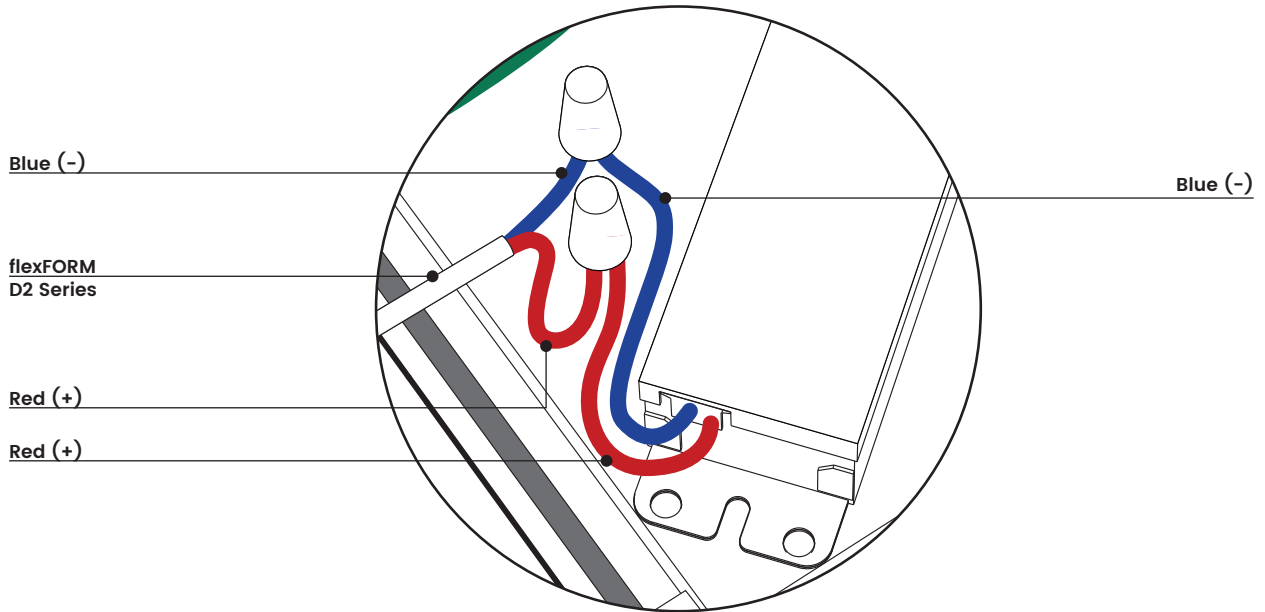

blighting.com

BL flexFORM

Flexible, Linear LED Strip Lighting
Monochromatic, 24VDC, Constant Voltage

D2 Series

Printed

0-10V DIM

PROJECT CLIENT TYPE

Solid State Lighting is sensitive to power fluctuations
Surge protection is highly recommended for all LED lighting products and should be on a designated circuit to protect against premature failure
Lack of surge protection may void your warranty