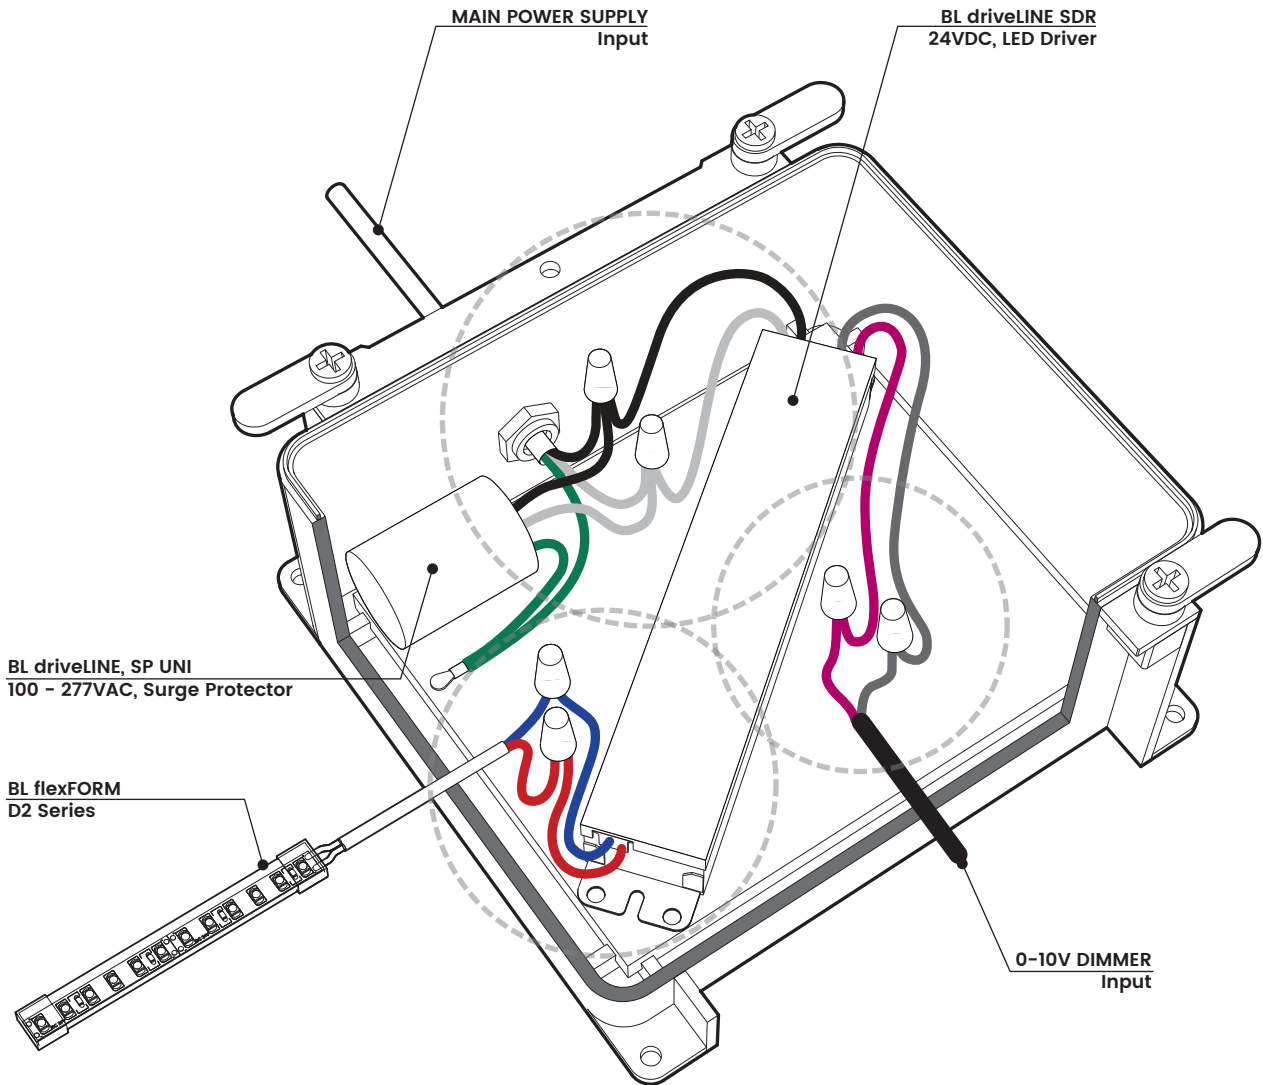

BL flexFORM

Flexible, Linear LED Strip Lighting
Monochromatic, 24VDC, Constant Voltage

D2 Series

Printed

0-10V DIM

PROJECT CLIENT TYPE

Solid State Lighting is sensitive to power fluctuations
Surge protection is highly recommended for all LED lighting products and should be on a designated circuit to protect against premature failure
Lack of surge protection may void your warranty

blighting.com

BL flexFORM

Flexible, Linear LED Strip Lighting
Monochromatic, 24VDC, Constant Voltage

D2 Series

Printed

0-10V DIM

PROJECT CLIENT TYPE

Solid State Lighting is sensitive to power fluctuations
Surge protection is highly recommended for all LED lighting products and should be on a designated circuit to protect against premature failure
Lack of surge protection may void your warranty