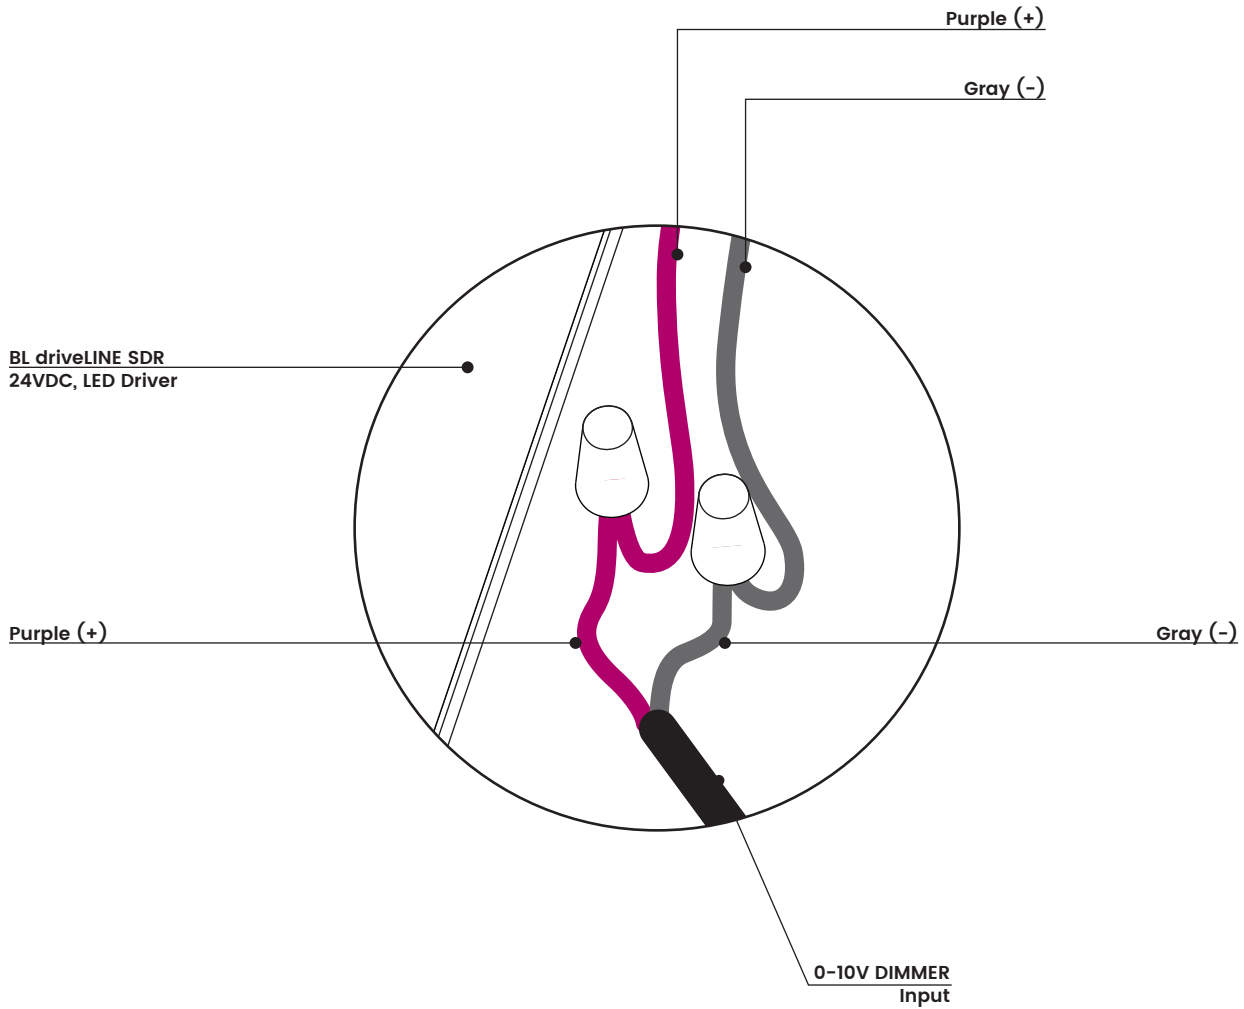

blighting.com

BL flexFORM

Flexible, Linear LED Strip Lighting
Monochromatic, 24VDC, Constant Voltage

D2 Series

Printed

0-10V DIM

PROJECT

CLIENT