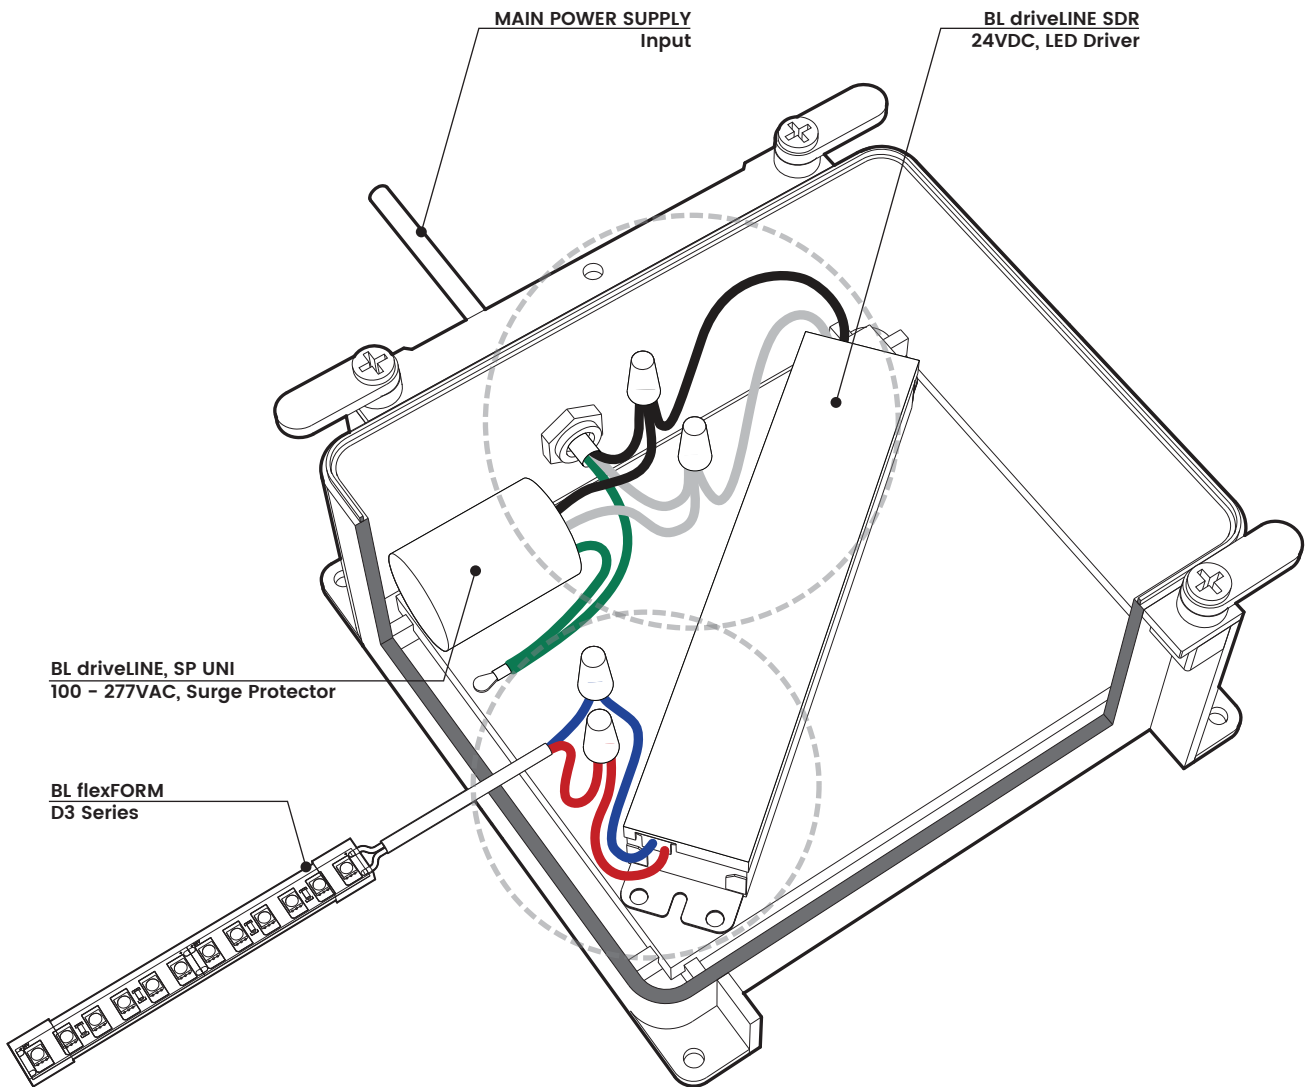

BL flexFORM

Flexible, Linear LED Strip Lighting
Monochromatic, 24VDC, Constant Voltage

D3 Series

Printed

STANDARD (NON-DIM)

BL driveLINE, SP UNI
100 - 277VAC, Surge Protector

BL flexFORM
D3 Series

PROJECT

blighting.com

BL flexFORM

Flexible, Linear LED Strip Lighting
Monochromatic, 24VDC, Constant Voltage

D3 Series

Printed

STANDARD (NON-DIM)

PROJECT

CLIENT