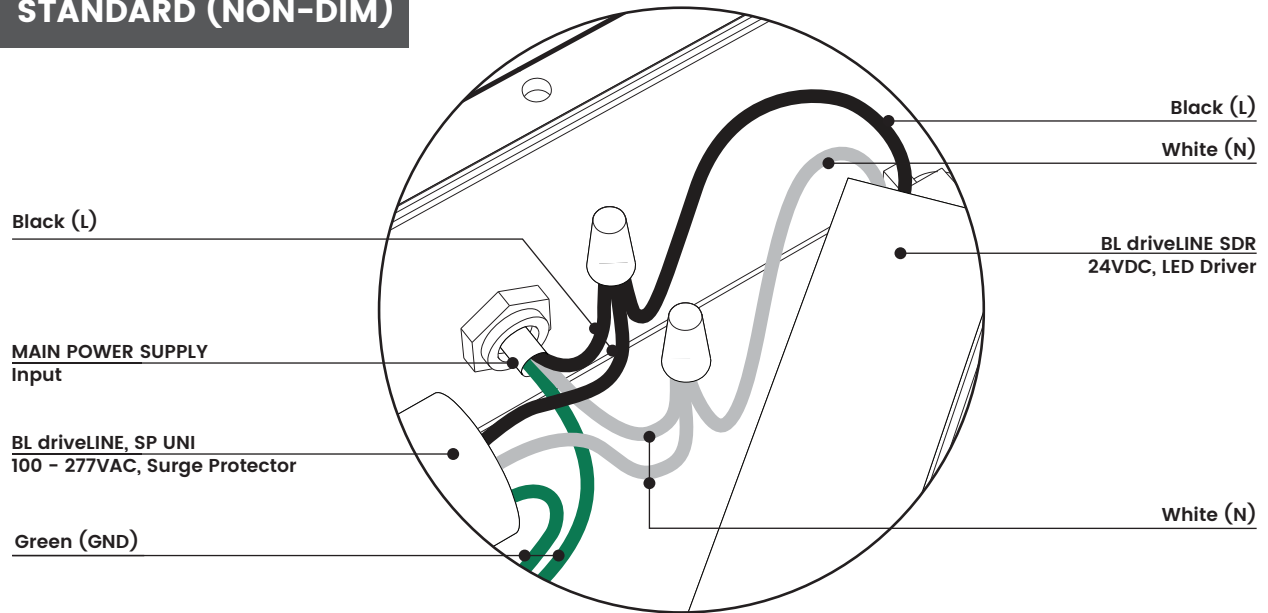

blighting.com

BL flexFORM

Flexible, Linear LED Strip Lighting
Monochromatic, 24VDC, Constant Voltage

D3 Series

Printed

STANDARD (NON-DIM)

PROJECT

CLIENT