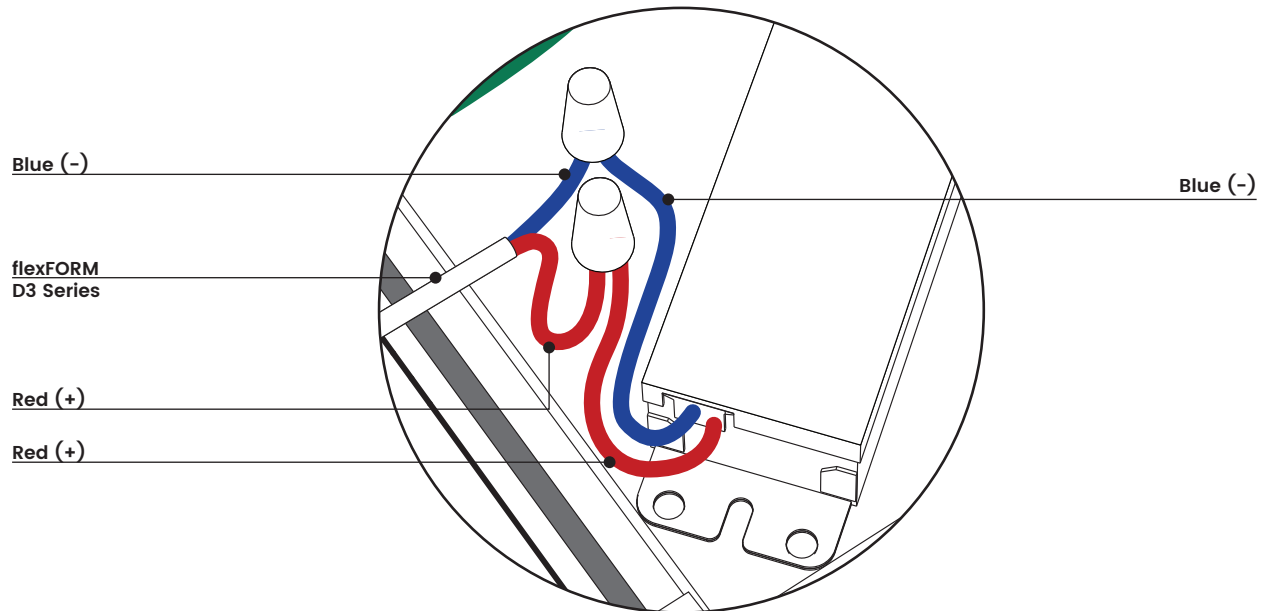

blighting.com

BL flexFORM

Flexible, Linear LED Strip Lighting
Monochromatic, 24VDC, Constant Voltage

D3 Series

Printed

STANDARD (NON-DIM)

PROJECT

CLIENT