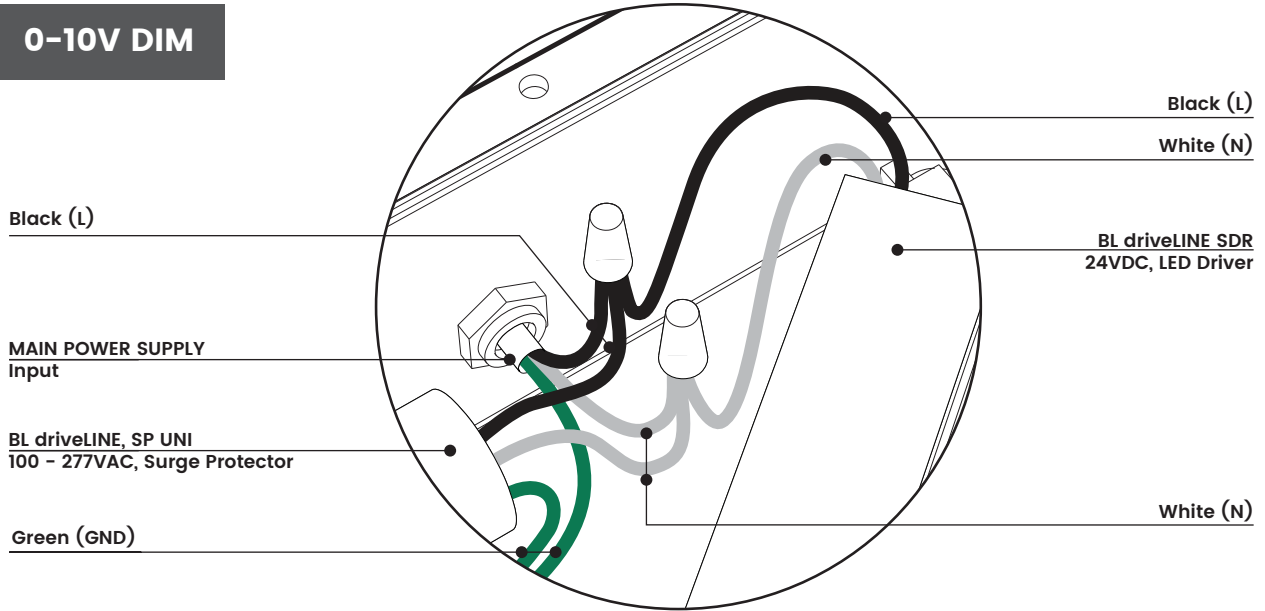

For more information, please download the
BL LIGHTING catalogue

BL flexFORM

Flexible, Linear LED Strip Lighting
Monochromatic, 24VDC, Constant Voltage

D3 Series

Printed

0-10V DIM

PROJECT CLIENT TYPE

Solid State Lighting is sensitive to power fluctuations
Surge protection is highly recommended for all LED lighting products and should be on a designated circuit to protect against premature failure
Lack of surge protection may void your warranty