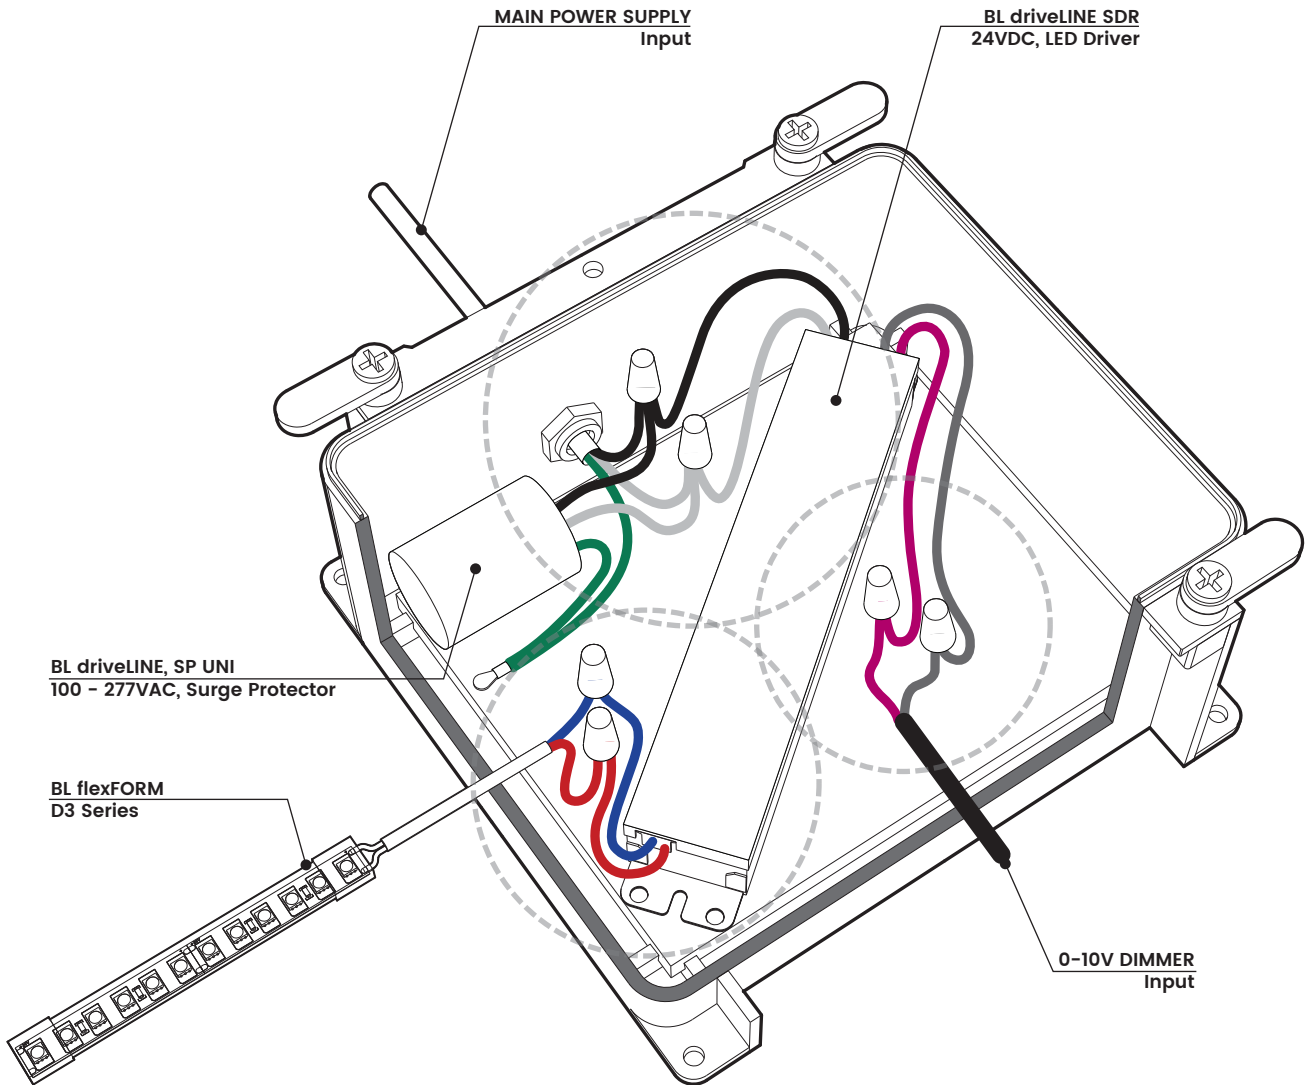

BL flexFORM

Flexible, Linear LED Strip Lighting
Monochromatic, 24VDC, Constant Voltage

D3 Series

Printed

0-10V DIM

PROJECT CLIENT TYPE

Solid State Lighting is sensitive to power fluctuations
Surge protection is highly recommended for all LED lighting products and should be on a designated circuit to protect against premature failure
Lack of surge protection may void your warranty

For more information, please download the
BL LIGHTING catalogue

BL flexFORM

Flexible, Linear LED Strip Lighting
Monochromatic, 24VDC, Constant Voltage

D3 Series

Printed

0-10V DIM

PROJECT CLIENT TYPE

Solid State Lighting is sensitive to power fluctuations
Surge protection is highly recommended for all LED lighting products and should be on a designated circuit to protect against premature failure
Lack of surge protection may void your warranty

blighting.com

BL flexFORM

Flexible, Linear LED Strip Lighting
Monochromatic, 24VDC, Constant Voltage

D3 Series

Printed

0-10V DIM

PROJECT CLIENT TYPE

Solid State Lighting is sensitive to power fluctuations
Surge protection is highly recommended for all LED lighting products and should be on a designated circuit to protect against premature failure
Lack of surge protection may void your warranty