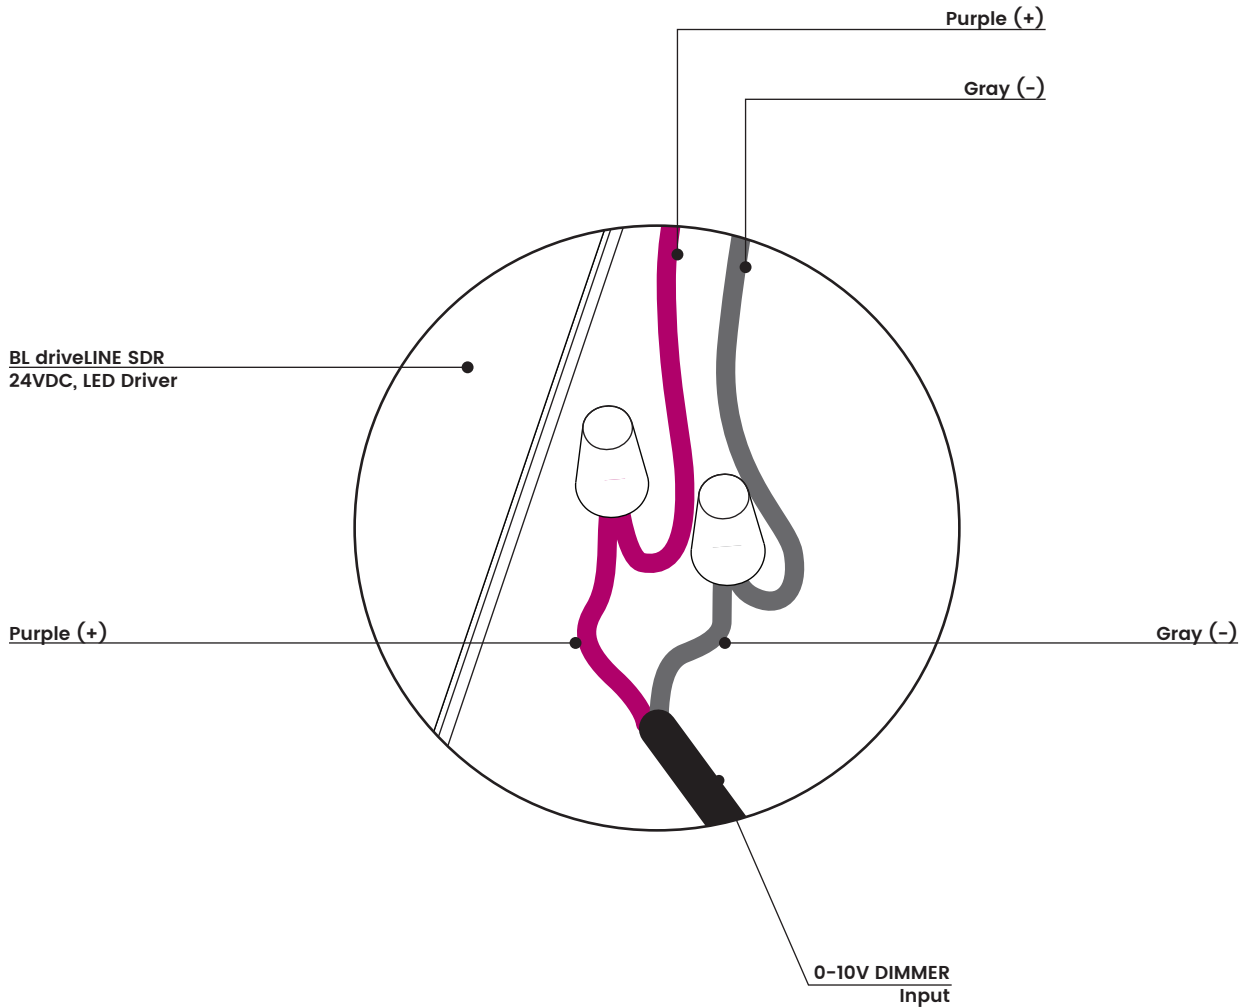

blighting.com

BL flexFORM

Flexible, Linear LED Strip Lighting
Monochromatic, 24VDC, Constant Voltage

D3 Series

Printed

0-10V DIM

PROJECT CLIENT TYPE

Solid State Lighting is sensitive to power fluctuations
Surge protection is highly recommended for all LED lighting products and should be on a designated circuit to protect against premature failure
Lack of surge protection may void your warranty