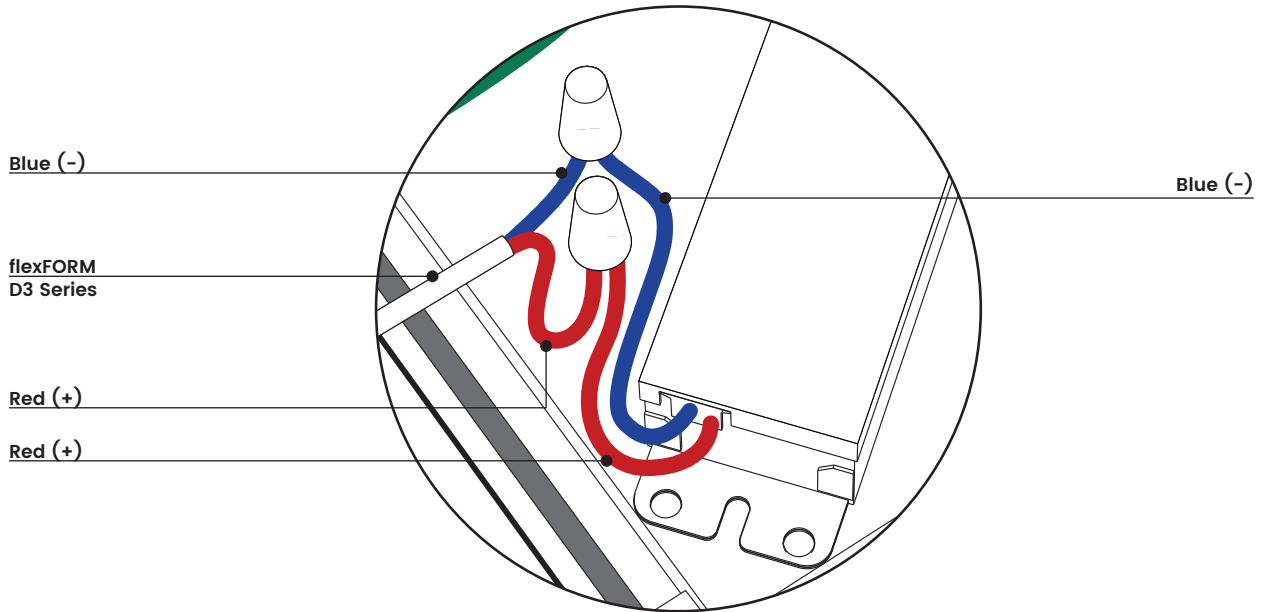

For more information, please download the
BL LIGHTING catalogue

BL flexFORM

Flexible, Linear LED Strip Lighting
Monochromatic, 24VDC, Constant Voltage

D3 Series

Printed

0-10V DIM

PROJECT CLIENT TYPE

Solid State Lighting is sensitive to power fluctuations
Surge protection is highly recommended for all LED lighting products and should be on a designated circuit to protect against premature failure
Lack of surge protection may void your warranty