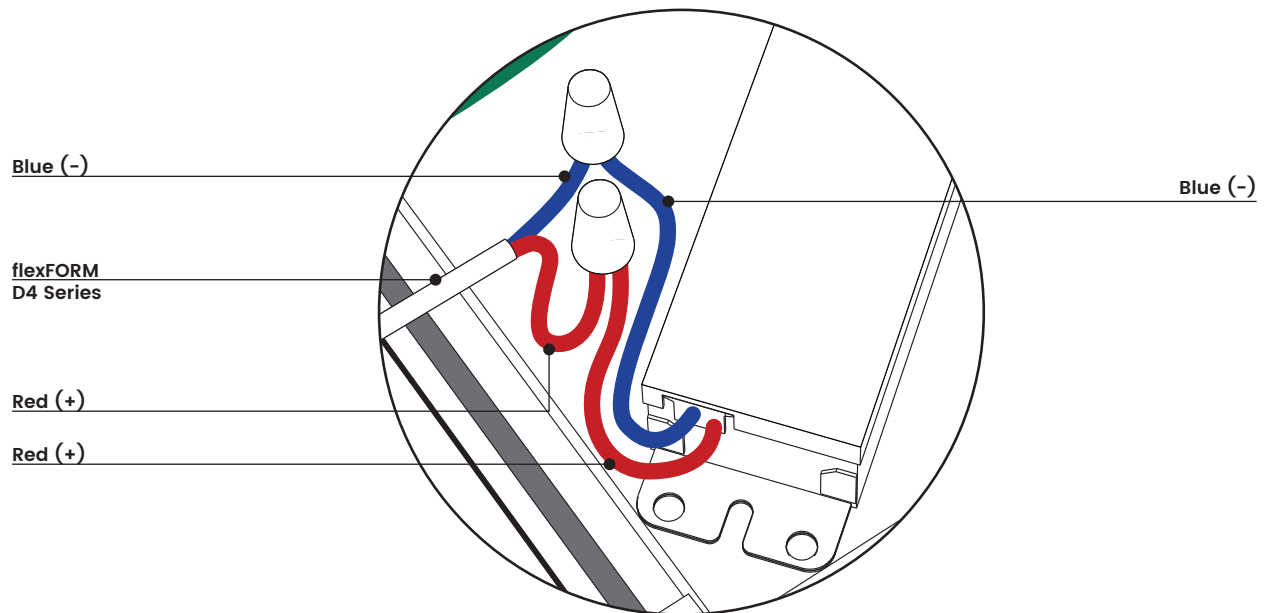

blighting.com

BL flexFORM

Flexible, Linear LED Strip Lighting
Monochromatic, 24VDC, Constant Voltage

D4 Series

Printed

STANDARD (NON-DIM)

PROJECT CLIENT TYPE

Solid State Lighting is sensitive to power fluctuations
Surge protection is highly recommended for all LED lighting products and should be on a designated circuit to protect against premature failure
Lack of surge protection may void your warranty