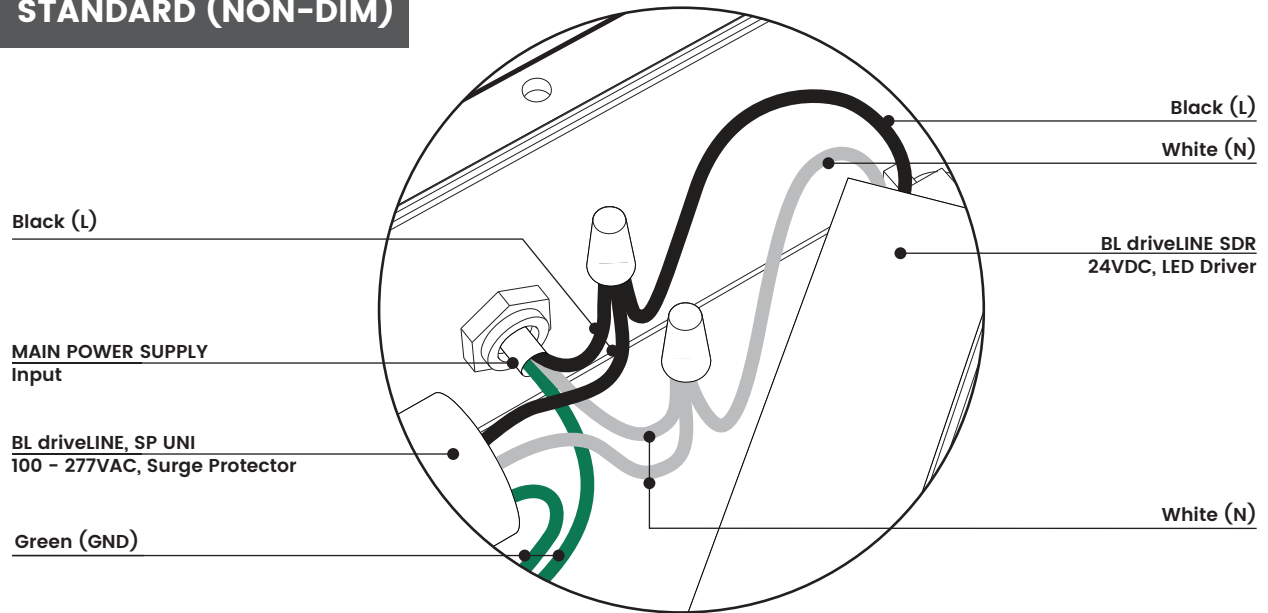

blighting.com

BL flexFORM

Flexible, Linear LED Strip Lighting
Monochromatic, 24VDC, Constant Voltage

D4 Series

Printed

STANDARD (NON-DIM)

PROJECT CLIENT TYPE

Solid State Lighting is sensitive to power fluctuations
Surge protection is highly recommended for all LED lighting products and should be on a designated circuit to protect against premature failure
Lack of surge protection may void your warranty