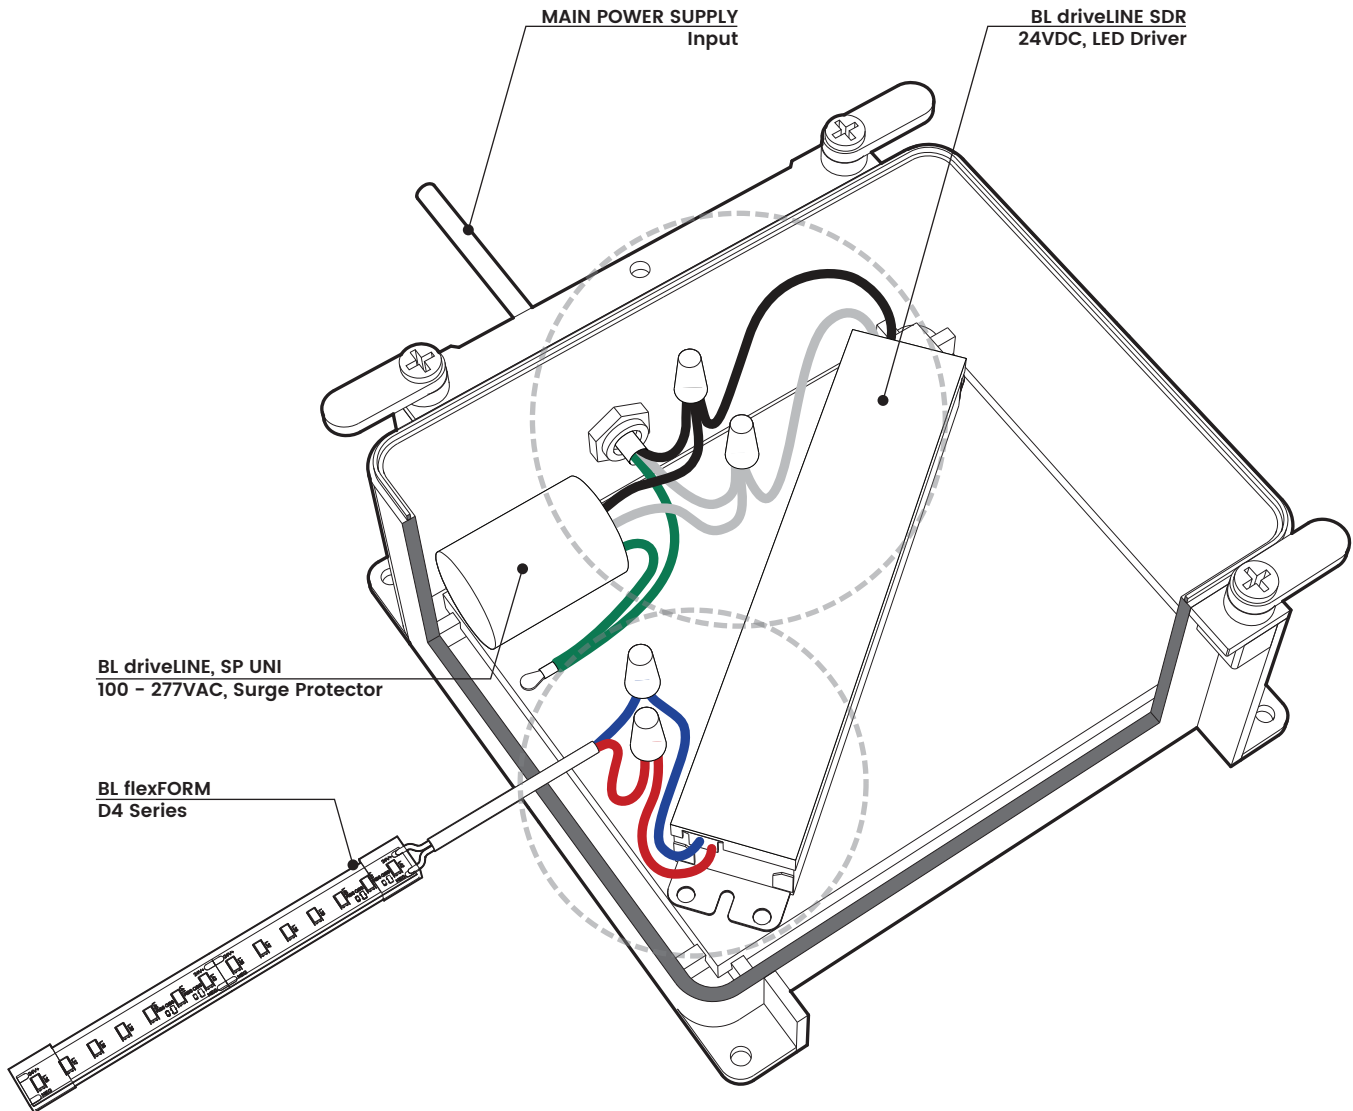

BL flexFORM

Flexible, Linear LED Strip Lighting
Monochromatic, 24VDC, Constant Voltage

D4 Series

Printed

STANDARD (NON-DIM)

PROJECT

CLIENT

TYPE

Solid State Lighting is sensitive to power fluctuations
Surge protection is highly recommended for all LED lighting products and should be on a designated circuit to protect against premature failure
Lack of surge protection may void your warranty

blighting.com

BL flexFORM

Flexible, Linear LED Strip Lighting
Monochromatic, 24VDC, Constant Voltage

D4 Series

Printed

STANDARD (NON-DIM)

PROJECT CLIENT TYPE

Solid State Lighting is sensitive to power fluctuations
Surge protection is highly recommended for all LED lighting products and should be on a designated circuit to protect against premature failure
Lack of surge protection may void your warranty