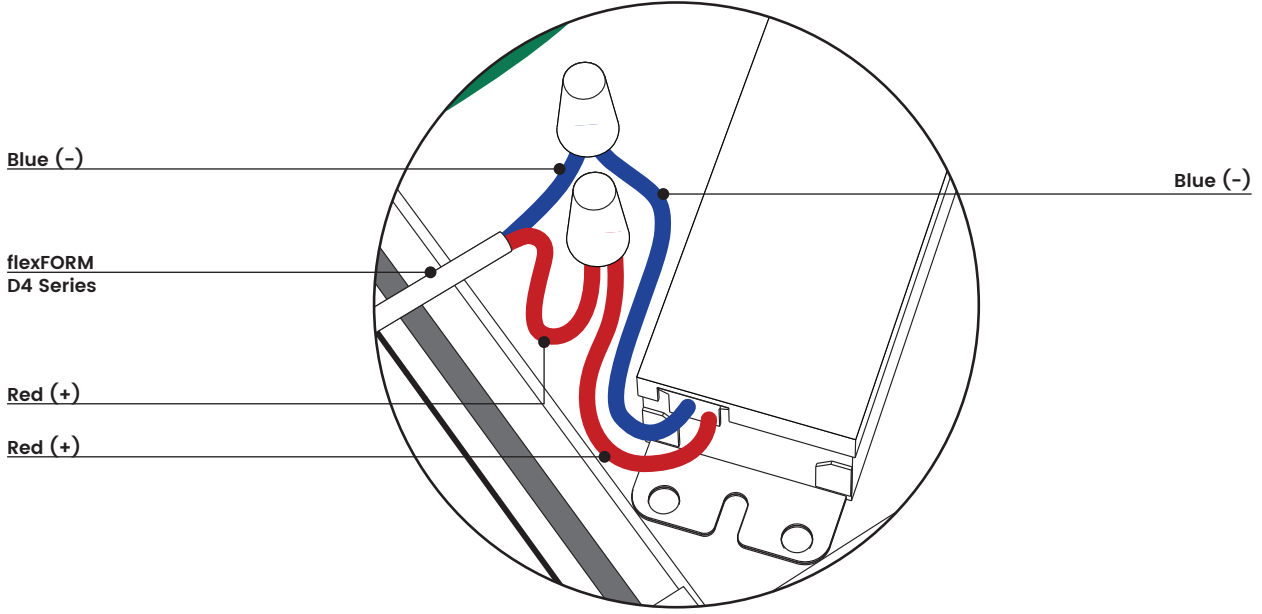

blighting.com

BL flexFORM

Flexible, Linear LED Strip Lighting
Monochromatic, 24VDC, Constant Voltage

D4 Series

Printed

0-10V DIM

PROJECT CLIENT TYPE

Solid State Lighting is sensitive to power fluctuations
Surge protection is highly recommended for all LED lighting products and should be on a designated circuit to protect against premature failure
Lack of surge protection may void your warranty