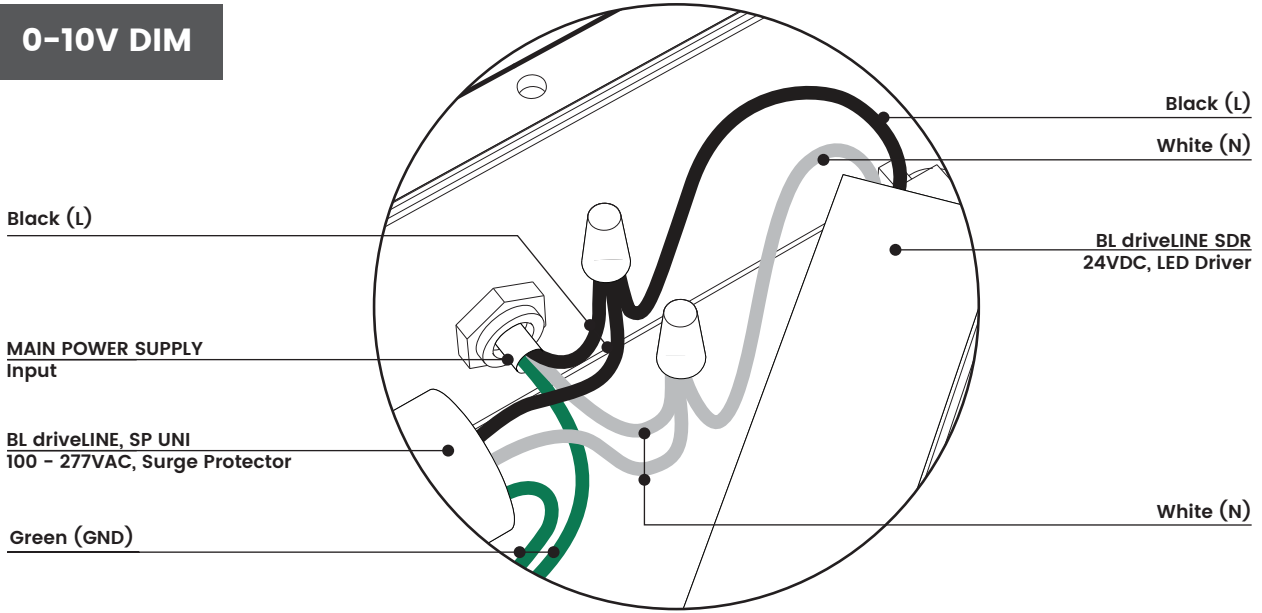

blighting.com

BL flexFORM

Flexible, Linear LED Strip Lighting
Monochromatic, 24VDC, Constant Voltage

D4 Series

Printed

0-10V DIM

PROJECT CLIENT TYPE

Solid State Lighting is sensitive to power fluctuations
Surge protection is highly recommended for all LED lighting products and should be on a designated circuit to protect against premature failure
Lack of surge protection may void your warranty