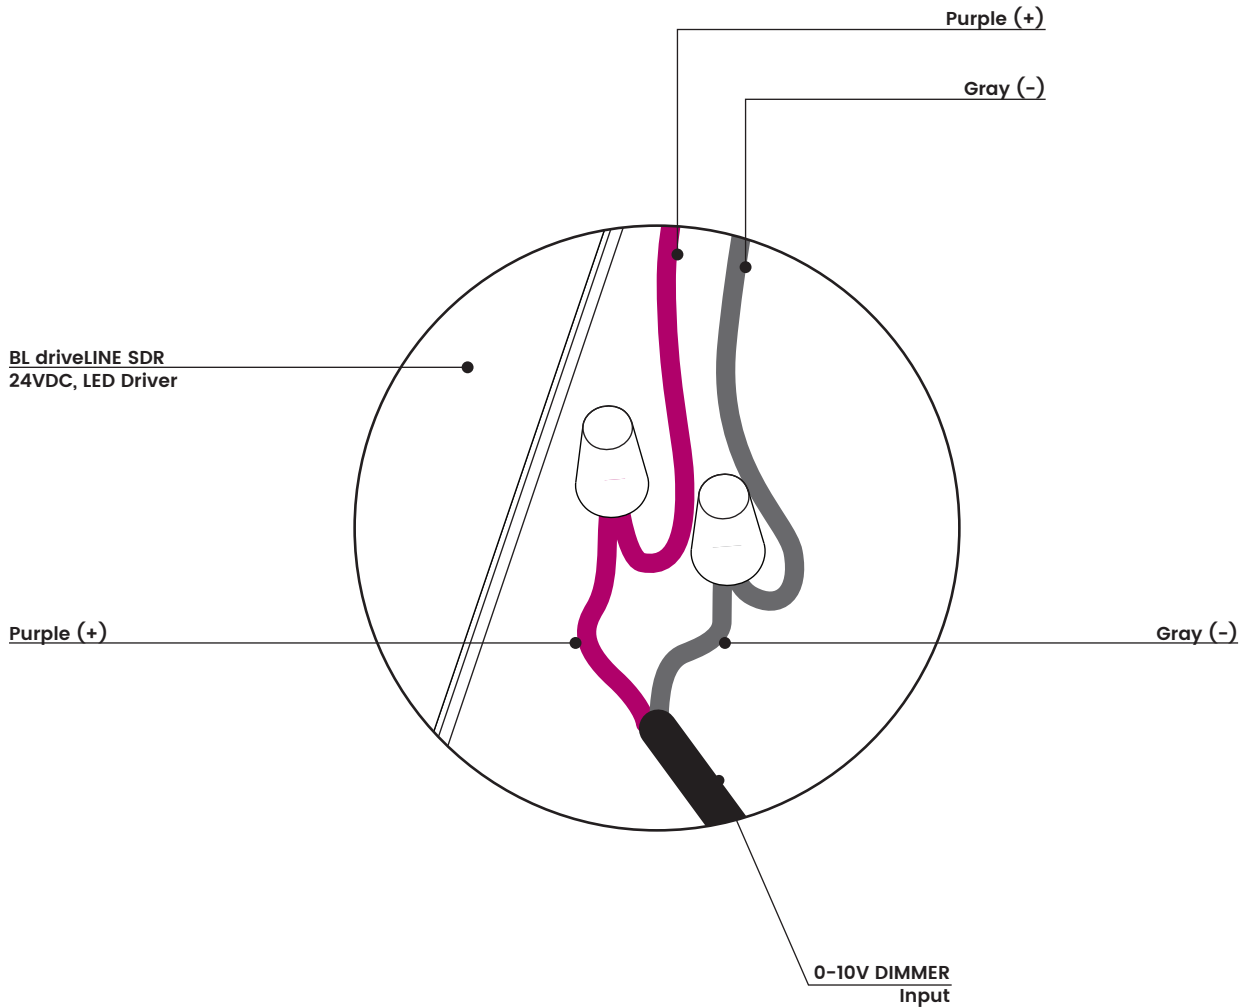

For more information, please download the
BL LIGHTING catalogue

BL flexFORM

Flexible, Linear LED Strip Lighting
Monochromatic, 24VDC, Constant Voltage

D4 Series

Printed

0-10V DIM

PROJECT

CLIENT