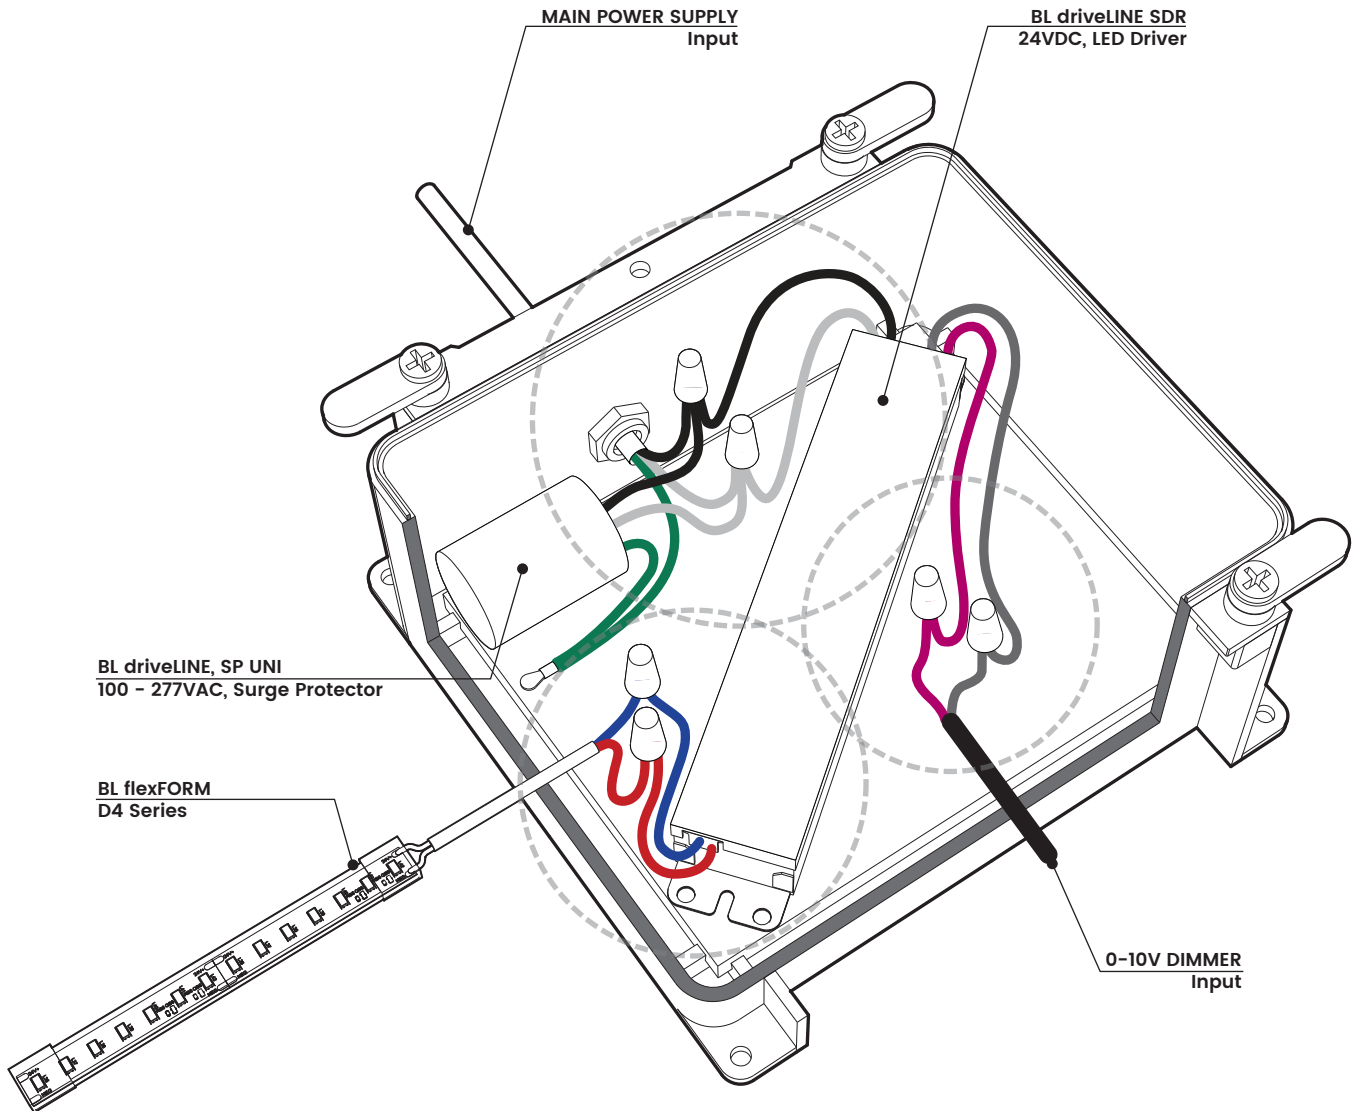

BL flexFORM

Flexible, Linear LED Strip Lighting
Monochromatic, 24VDC, Constant Voltage

D4 Series

Printed

0-10V DIM

PROJECT

CLIENT

TYPE

blighting.com

BL flexFORM

Flexible, Linear LED Strip Lighting
Monochromatic, 24VDC, Constant Voltage

D4 Series

Printed

0-10V DIM

PROJECT CLIENT TYPE

Solid State Lighting is sensitive to power fluctuations
Surge protection is highly recommended for all LED lighting products and should be on a designated circuit to protect against premature failure
Lack of surge protection may void your warranty