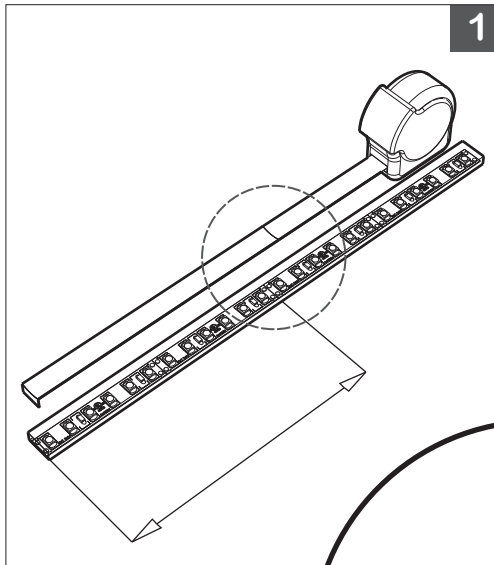

BL flexFORM

Flexible, Linear LED Strip Lighting
Tunable White, 24VDC, Constant Voltage

TUNABLE Series

Printed

1.

- A. Measure to required length of **BL flexFORM TUNABLE**.
- B. Cut **BL flexFORM TUNABLE**.