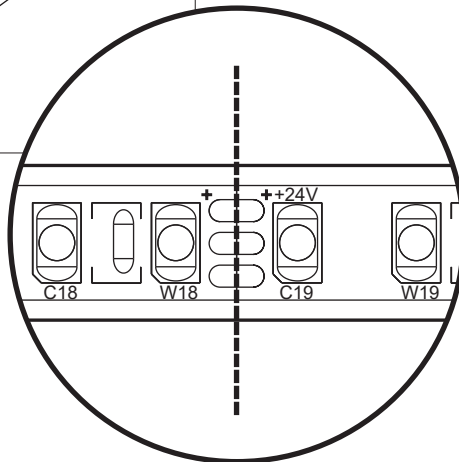

BL flexFORM

Flexible, Linear LED Strip Lighting
Tunable White, 24VDC, Constant Voltage

TUNABLE Series

Printed

1.

- A. Measure to required length of **BL flexFORM TUNABLE**.
- B. Cut **BL flexFORM TUNABLE**.

blighting.com

BL flexFORM

Flexible, Linear LED Strip Lighting
Tunable White, 24VDC, Constant Voltage

TUNABLE Series

Printed

2

2.

- A. Insert Brown (+), Yellow (W/-), and White (C/-) conductors through End Cap.
- B. Solder conductors directly onto PCB at assigned location.