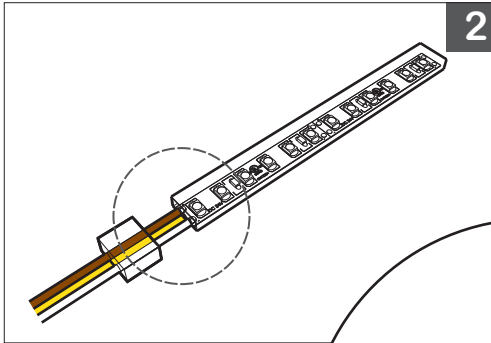

blighting.com

BL flexFORM

Flexible, Linear LED Strip Lighting
Tunable White, 24VDC, Constant Voltage

TUNABLE Series

Printed

2

2.

- A. Insert Brown (+), Yellow (W/-), and White (C/-) conductors through End Cap.
- B. Solder conductors directly onto PCB at assigned location.

IMPORTANT: Ensure polarity is correct before applying solder.

Confirm and test **BL flexFORM TUNABLE** connections are working correctly with power supply before proceeding to Step 3.

3

3.

- A. Fill End Caps with RTV sealant. Install onto **BL flexFORM TUNABLE**.
- B. Allow sealant to cure (24 hours) before installation.