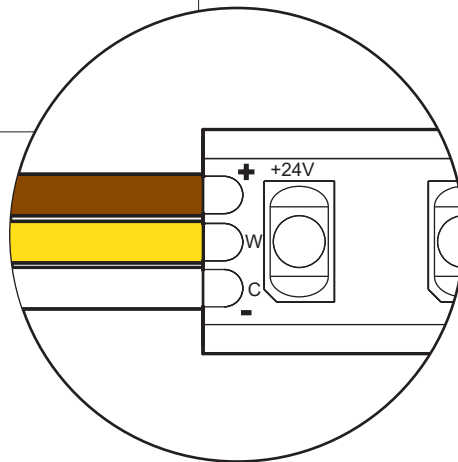

blighting.com

BL flexFORM

Flexible, Linear LED Strip Lighting
Tunable White, 24VDC, Constant Voltage

TUNABLE Series

Printed

2

2.

- A. Insert Brown (+), Yellow (W/-), and White (C/-) conductors through End Cap.
- B. Solder conductors directly onto PCB at assigned location.

IMPORTANT: Ensure polarity is correct before applying solder.

Confirm and test **BL flexFORM TUNABLE** connections are working correctly with power supply before proceeding to Step 3.

3

3.

- A. Fill End Caps with RTV sealant. Install onto **BL flexFORM TUNABLE**.
- B. Allow sealant to cure (24 hours) before installation.