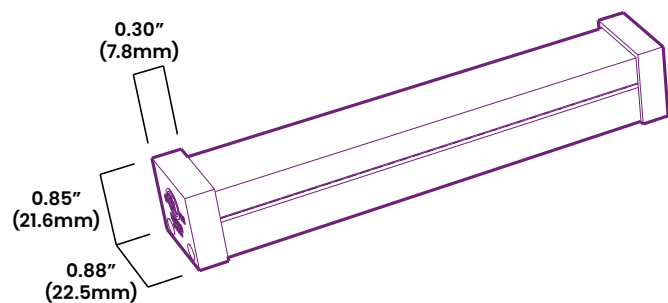

Dimensions

Custom channel colors are available, please consult BL Lighting for more information.

BL LIGHTING
ILLUMINATE EVERYTHING

111 - 8838 Heather St. Vancouver, BC, Canada. V6P 3S8
P: 1-604-874-4405 E: info@bllighting.com
Copyright © BL INNOVATIVE LIGHTING. All Rights Reserved.

Solid State Lighting is sensitive to power fluctuations. Surge protection is highly recommended for all LED lighting products and should be on a dedicated circuit to protect against premature failure. Lack of surge protection may void your warranty.

Designed & Assembled in North America.

Specifications subject to change without notice. Please refer to our website at bllighting.com for current technical data.

For more information, please download the BL LIGHTING catalog

bllighting.com