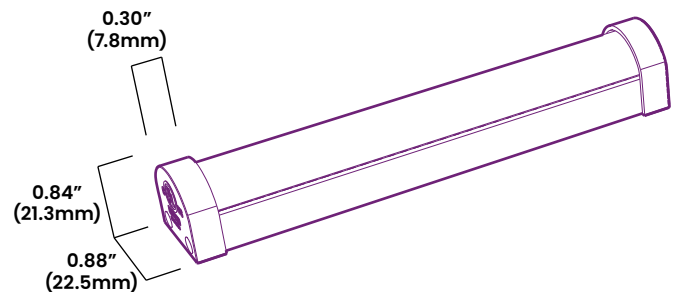

BL fixFORM SF Round

Indoor Surface Mount Aluminium Extrusion
Designed for use with BL flexFORM Series

BL fixFORM SF Round surface mount channel has a rounded, or domed shaped, low profile optic, allowing for creation of virtually infinite lines of cohesive light, in a variety of lumen packages. The standard 6ft lengths are field cuttable, and easy to install with included surface mounting clips.

Quick Ship

CLIENT	
PROJECT NAME	
LOCATION	
DATE	

Product Detail

Mechanical	Housing Construction	Aluminum Enclosure Polycarbonate Optic (75% Trans.) Anodized End Caps Stainless Steel Screws
	Stock Length	6ft (1.83m)
	Minimum Cut Length	Based on BL flexFORM Increments
Components	BL-fixFORM-SF-CH-2212-CH	Aluminum Base Track
	BL-fixFORM-SF-RD-2221-LE	Polycarbonate Optic
	BL-fixFORM-SF-RD-2221-EC	Anodized End Cap with Screws
	BL-fixFORM-SF-CP	Steel Surface Mounting Clips
	BL-fixFORM-TC180	Multi-Track Connector, Flat 180°
Environmental	BL-fixFORM-TCX90	Multi-Track Connector, In/Out 90°
	BL-fixFORM-TCF90	Multi-Track Connector, Flat 90°
	Ingress Protection	IP20
	Certifications	cULus

Connector Options

TC180
Multi-Track Connector, Flat 180°

TCX90
Multi-Track Connector, In/Out 90°

TCF90
Multi-Track Connector, Flat 90°

Ordering

Product Code
BL-fixFORM-SF-RD-2221-FR-IP20

Dimensions

Custom channel colors are available, please consult BL Lighting for more information.