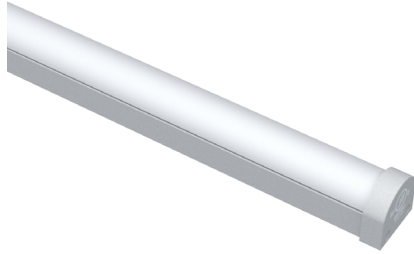

BL fixFORM SF Round

Indoor Surface Mount Aluminium Extrusion
Designed for use with BL flexFORM Series

BL fixFORM SF Round surface mount channel has a rounded, or domed shaped, low profile optic, allowing for creation of virtually infinite lines of cohesive light, in a variety of lumen packages. The standard 6ft lengths are field cuttable, and easy to install with included surface mounting clips.

Quick Ship

CLIENT	
PROJECT NAME	
LOCATION	
DATE	

Product Detail

Mechanical	Housing Construction	Aluminum Enclosure Polycarbonate Optic (75% Trans.) Anodized End Caps Stainless Steel Screws
	Stock Length	6ft (1.83m)
	Minimum Cut Length	Based on BL flexFORM Increments
Components	BL-fixFORM-SF-CH-2212-CH	Aluminum Base Track
	BL-fixFORM-SF-RD-2221-LE	Polycarbonate Optic
	BL-fixFORM-SF-RD-2221-EC	Anodized End Cap with Screws
	BL-fixFORM-SF-CP	Steel Surface Mounting Clips
	BL-fixFORM-TC180	Multi-Track Connector, Flat 180°
Environmental	BL-fixFORM-TCX90	Multi-Track Connector, In/Out 90°
	BL-fixFORM-TCF90	Multi-Track Connector, Flat 90°
	Ingress Protection	IP20
	Certifications	cULus

Connector Options

TC180
Multi-Track Connector, Flat 180°

TCX90
Multi-Track Connector, In/Out 90°

TCF90
Multi-Track Connector, Flat 90°

Ordering

Product Code
BL-fixFORM-SF-RD-2221-FR-IP20

Dimensions

Custom channel colors are available, please consult BL Lighting for more information.