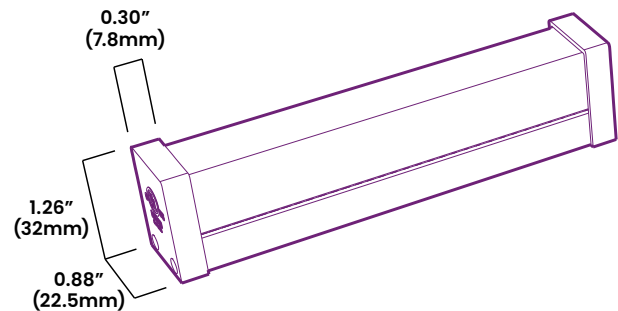

BL fixFORM SF Rectangle

Indoor Surface Mount Aluminium Extrusion
Designed for use with BL flexFORM Series

BL fixFORM SF Rectangle surface mount channel has a tall, rectangular shaped, low profile optic, allowing for creation of virtually infinite lines of dot-free light, in a variety of lumen packages. The standard 6ft lengths are field cuttable, and easy to install with included surface mounting clips.

Quick Ship

CLIENT	
PROJECT NAME	
LOCATION	
DATE	

Product Detail

Mechanical	Housing Construction	Aluminum Enclosure Polycarbonate Optic (75% Trans.) Anodized End Caps Stainless Steel Screws
	Stock Length	6ft (1.83m)
	Minimum Cut Length	Based on BL flexFORM Increments
Components	BL-fixFORM-SF-CH-2212-CH	Aluminum Base Track
	BL-fixFORM-SF-RT-2232-LE	Polycarbonate Optic
	BL-fixFORM-SF-RT-2232-EC	Anodized End Cap with Screws
	BL-fixFORM-SF-CP	Steel Surface Mounting Clips
	BL-fixFORM-TC180	Multi-Track Connector, Flat 180°
Environmental	BL-fixFORM-TCX90	Multi-Track Connector, In/Out 90°
	BL-fixFORM-TCF90	Multi-Track Connector, Flat 90°
	Ingress Protection	IP20
	Certifications	cULus

Connector Options

TC180
Multi-Track Connector, Flat 180°

TCX90
Multi-Track Connector, In/Out 90°

TCF90
Multi-Track Connector, Flat 90°

Ordering

Product Code
BL-fixFORM-SF-RT-2232-FR-IP20

Dimensions

Custom channel colors are available, please consult BL Lighting for more information.