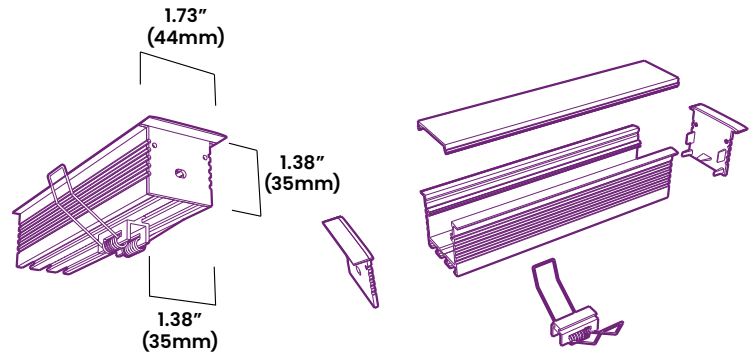

Quick Ship

CLIENT	
PROJECT NAME	
LOCATION	
DATE	

Product Detail

Mechanical	Housing Construction	Aluminum Enclosure Polycarbonate Optic (75% Trans.) Anodized End Caps Stainless Steel Screws
	Stock Length	6ft (1.83m)
	Minimum Cut Length	Based on BL flexFORM Increments
Components	BL-fixFORM-RC-4435-CH	Aluminum Base Track
	BL-fixFORM-RC-4435-LE	Polycarbonate Optic
	BL-fixFORM-RC-4435-EC	Anodized End Cap with Screws
	BL-fixFORM-RC-4435-CP	Steel Spring Mounting Clips
	BL-fixFORM-TC180	Multi-Track Connector, Flat 180°
	BL-fixFORM-TCX90	Multi-Track Connector, In/Out 90°
Environmental	Ingress Protection	IP20
	Certifications	cULus

Connector Options

TC180
Multi-Track Connector, Flat 180°

TCX90
Multi-Track Connector, In/Out 90°

TCF90
Multi-Track Connector, Flat 90°

Ordering

Product Code
BL-fixFORM-RC-4435-FR-IP20

Dimensions

Custom channel colors are available, please consult BL Lighting for more information.