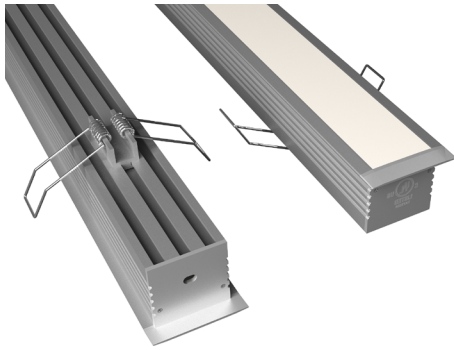

BL fixFORM Recessed 4435

Indoor Recessed Aluminium Extrusion
Designed for use with BL flexFORM Series

BL fixFORM Recessed 4435 is perfect for creating luminous surfaces on walls and ceilings. The attractive and uniform trim, along with multi-directional track connectors, and spring clips, allow for easy installation, and a beautifully polished, professional, and flush finish. This stylish Recessed 4435 profile is compatible with all of our BL flexFORM LED, allowing you to create homogeneous lines of light in the widest array of lumen packages.

Quick Ship

CLIENT	
PROJECT NAME	
LOCATION	
DATE	

Product Detail

Mechanical	Housing Construction	Aluminum Enclosure Polycarbonate Optic (75% Trans.) Anodized End Caps Stainless Steel Screws
	Stock Length	6ft (1.83m)
	Minimum Cut Length	Based on BL flexFORM Increments
Components	BL-fixFORM-RC-4435-CH	Aluminum Base Track
	BL-fixFORM-RC-4435-LE	Polycarbonate Optic
	BL-fixFORM-RC-4435-EC	Anodized End Cap with Screws
	BL-fixFORM-RC-4435-CP	Steel Spring Mounting Clips
	BL-fixFORM-TC180	Multi-Track Connector, Flat 180°
	BL-fixFORM-TCX90	Multi-Track Connector, In/Out 90°
Environmental	Ingress Protection	IP20
	Certifications	cULus

Connector Options

TC180
Multi-Track Connector, Flat 180°

TCX90
Multi-Track Connector, In/Out 90°

TCF90
Multi-Track Connector, Flat 90°

Ordering

Product Code
BL-fixFORM-RC-4435-FR-IP20

Dimensions

Custom channel colors are available, please consult BL Lighting for more information.