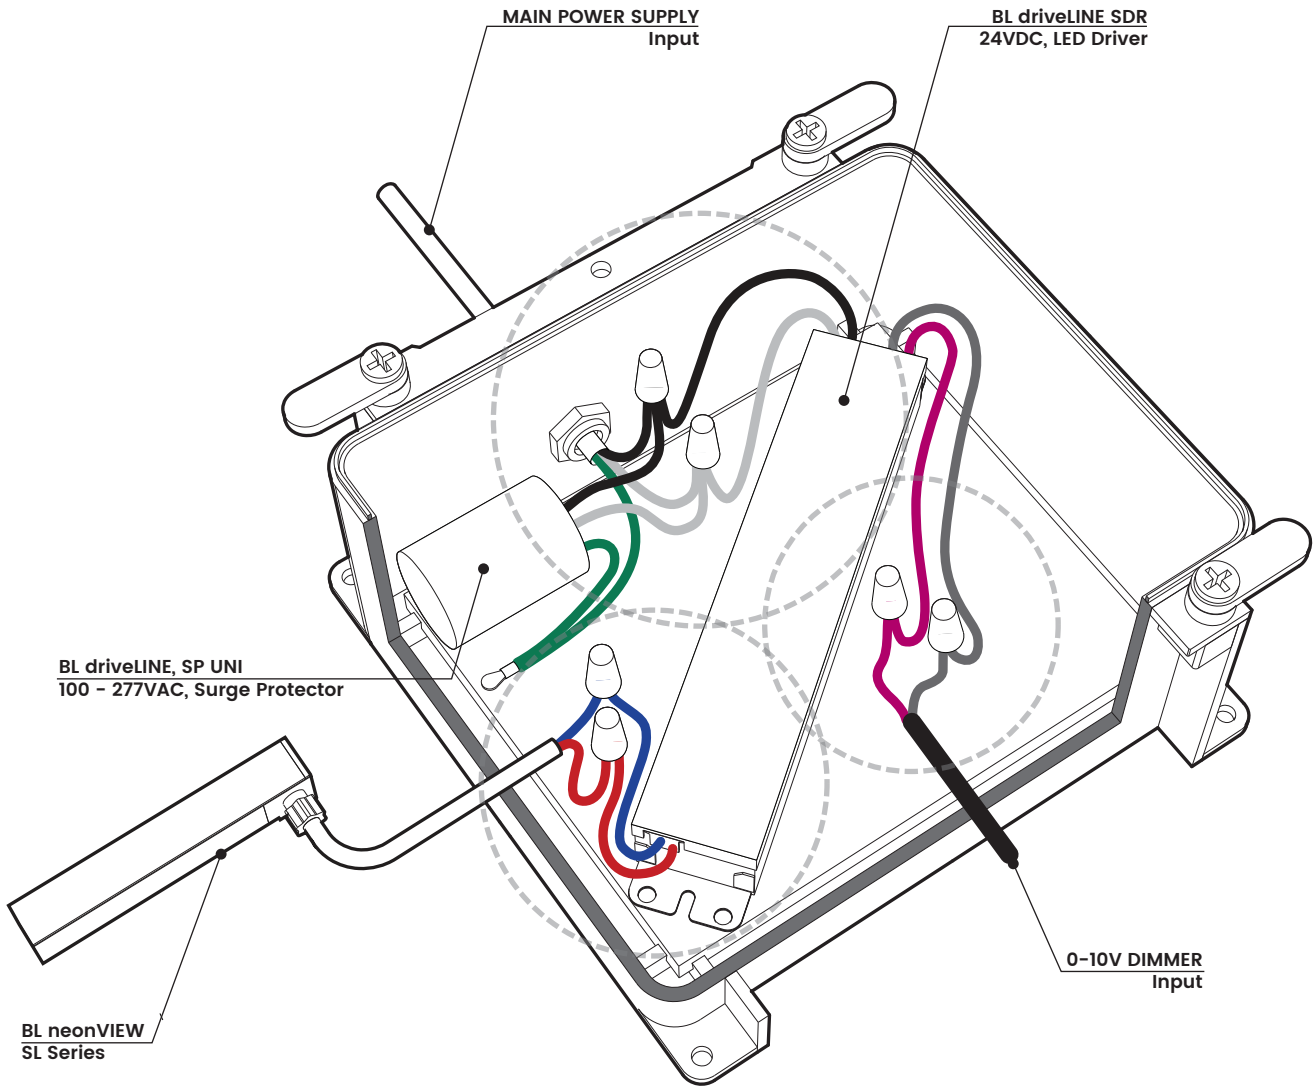

**BL neonVIEW**

Diffused, Flexible, Linear LED Lighting  
Side Emitting, 24VDC, Constant Voltage

**SL Series**

Printed

**0-10V DIM**

PROJECT

CLIENT

TYPE

Solid State Lighting is sensitive to power fluctuations  
Surge protection is highly recommended for all LED lighting products and should be on a designated circuit to protect against premature failure  
Lack of surge protection may void your warranty