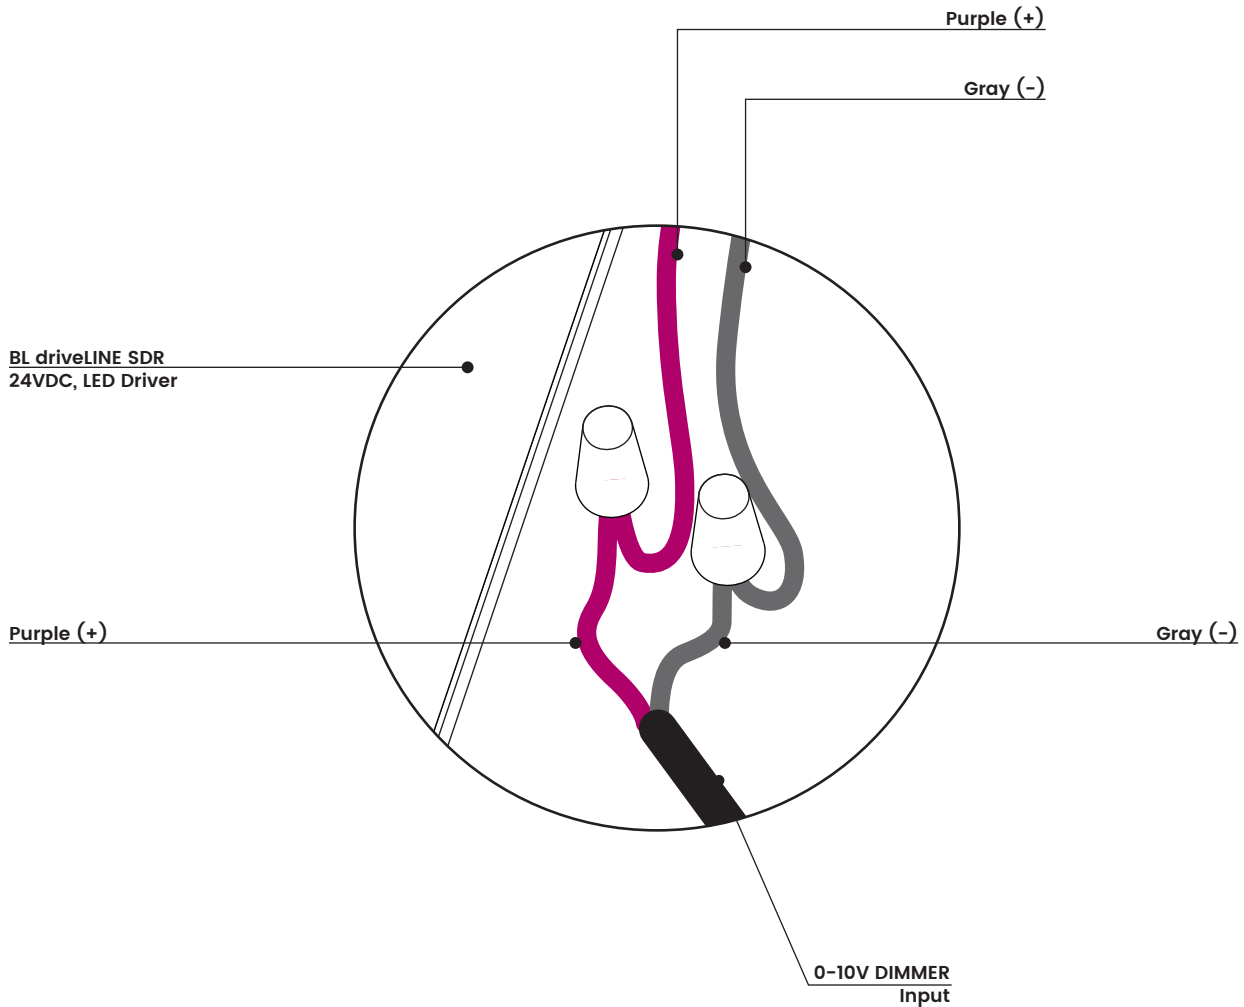

[blighting.com](http://blighting.com)

**BL neonVIEW**

Diffused, Flexible, Linear LED Lighting  
Side Emitting, 24VDC, Constant Voltage

**SL Series**

Printed

**0-10V DIM**

PROJECT

CLIENT