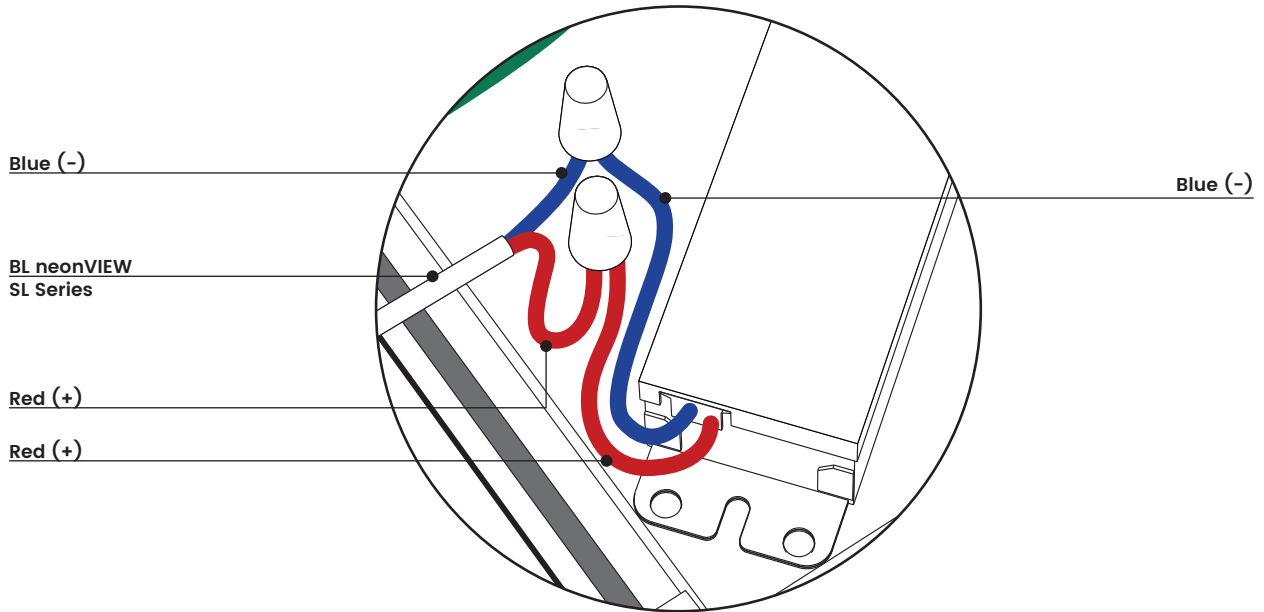

[blighting.com](http://blighting.com)

**BL neonVIEW**

Diffused, Flexible, Linear LED Lighting  
Side Emitting, 24VDC, Constant Voltage

**SL Series**

Printed

**0-10V DIM**

PROJECT  CLIENT  TYPE

Solid State Lighting is sensitive to power fluctuations  
Surge protection is highly recommended for all LED lighting products and should be on a designated circuit to protect against premature failure  
Lack of surge protection may void your warranty