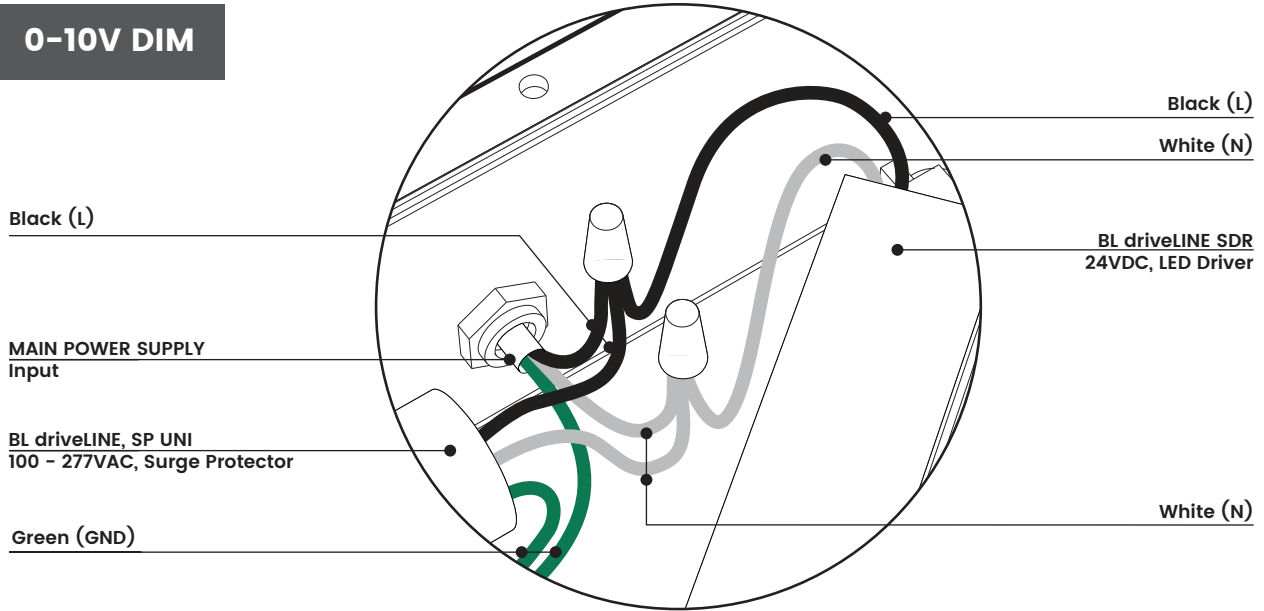

[blighting.com](http://blighting.com)

**BL neonVIEW**

Diffused, Flexible, Linear LED Lighting  
Side Emitting, 24VDC, Constant Voltage

**SL Series**

Printed

**0-10V DIM**

PROJECT  CLIENT  TYPE

Solid State Lighting is sensitive to power fluctuations  
Surge protection is highly recommended for all LED lighting products and should be on a designated circuit to protect against premature failure  
Lack of surge protection may void your warranty